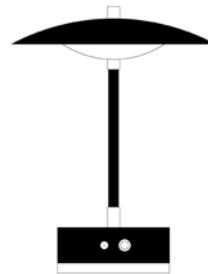

PIATTINO

R50.028

Brass structure, steel base, indirect light, charger included.

IP44

Voltage	Source	Watt	Lumen	CRI	Kelvin	Light beam
120VAC	LED COB	3W	180 lm	>90	2700K	diffused

Ø7.87" x H 10.24"

Body	Reflector	Det.
 Dark etched, Natural brass	 Burnished brass, Matte white p.	 Natural brass