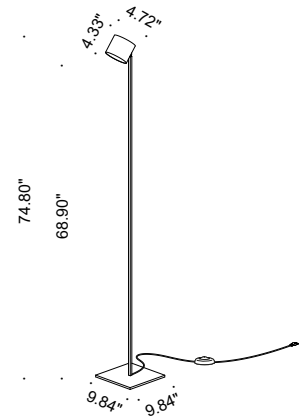

# SEMPLICE FLOOR

Semplice Floor is an adjustable, plug in LED floor lamp with a steel structure and Ø4.7" adjustable aluminum cylinder perfect for indoor environments. It is available in a dark etched or iron painted finish with 3 reflector finishes and details in natural or burnished brass. Bulb by others.

## TECHNICAL DATA

<b>Wattage / Input</b>	Max 30W
<b>Power Supply</b>	120VAC
<b>Light Source</b>	AR111 G53 Bulb, Not Included
<b>Dimming</b>	On / Off
<b>Construction</b>	Pole: Steel Cylinder: Aluminum
<b>CCT</b>	Determined by Bulb
<b>Delivered Lumens</b>	Determined by Bulb
<b>Efficacy</b>	Determined by Bulb
<b>Optics</b>	Determined by Bulb
<b>Finishes</b>	Body: Dark Etched, Iron Painted Reflector: Dark Etched, Light Etched, Iron Painted Details: Natural Brass, Burnished Brass
<b>Fixture Dimensions</b>	Head: Ø4.72" x 4.33" Pole: 69.0" h Base: 9.84" x 9.84"
<b>IP Rating</b>	IP20

Fixture Dimensions