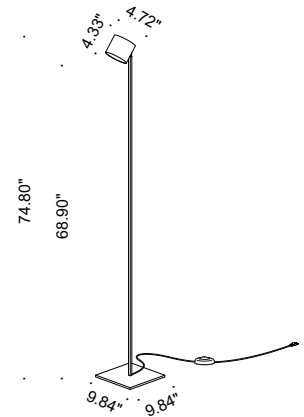

# SEMPLICE FLOOR

Semplice Floor is an adjustable, plug in LED floor lamp with a steel structure and Ø4.7" adjustable aluminum cylinder perfect for indoor environments. It is available in a dark etched or iron painted finish with 3 reflector finishes and details in natural or burnished brass. Bulb by others.

## TECHNICAL DATA

<b>Wattage / Input</b>	Max 30W
<b>Power Supply</b>	Integral 120VAC
<b>Light Source</b>	AR111 G53 Bulb, Not Included
<b>Dimming</b>	On / Off
<b>Construction</b>	Pole: Steel Cylinder: Aluminum
<b>CCT</b>	Determined by Bulb
<b>Delivered Lumens</b>	Determined by Bulb
<b>Efficacy</b>	Determined by Bulb
<b>Optics</b>	Determined by Bulb
<b>Finishes</b>	Body: Dark Etched, Iron Painted Reflector: Dark Etched, Light Etched, Iron Painted Details: Natural Brass, Burnished Brass
<b>Fixture Dimensions</b>	Head: Ø4.72" x 4.33" Pole: 69.0" h Base: 9.84" x 9.84"
<b>IP Rating</b>	IP20

Fixture Dimensions