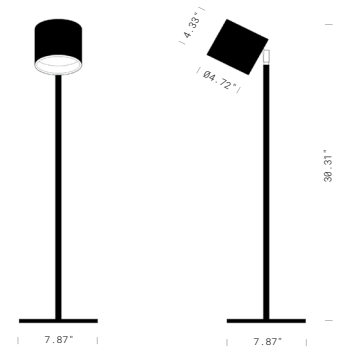

SEMPLICE TABLE

Semplice Table is a plug in LED table lamp with a steel structure and a Ø4.7" adjustable aluminum cylinder perfect for indoor environments. It is available in dark etched or iron painted finishes, with 3 reflector colors and details in natural or burnished brass. Bulb by others.

TECHNICAL DATA

Wattage / Input	Max 30W
Power Supply	120VAC
Light Source	AR111 G53 Bulb, Not Included
Dimming	On / Off
Construction	Body: Steel, Aluminum
CCT	Determined by Lamp
Delivered Lumens	Determined by Lamp
Efficacy	Determined by Lamp
Optics	Determined by Lamp
Finishes	Body: Dark Etched, Iron Painted Reflector: Dark Etched, Light Etched, Iron Painted Details: Natural Brass, Burnished Brass
Fixture Dimensions	Pole: 30.31" h Base: 7.87" square Head: Ø4.72" x 4.33"
IP Rating	IP20

Fixture Dimensions

ORDERING INFORMATION

Example: R30.016.TA.AS.AS.ON.US. Bulb by Others.

R30.016.TA				US
Model No.	Body Finish	Reflector Finish	Detail Finish	
R30.016.TA	AS - Dark Etched 7 - Iron Painted <i>Dark Etched body finish only compatible with Dark Etched reflector finish</i>	AS - Dark Etched AC - Light Etched 7 - Iron Painted	ON - Natural Brass ONB - Burnished Brass	US