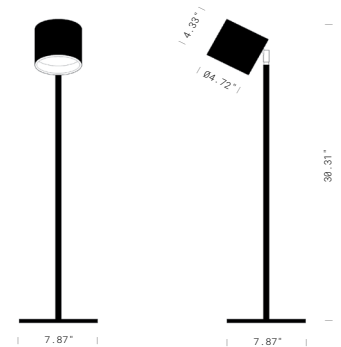

SEMPLICE TABLE

Semplice Table is a plug in LED table lamp with a steel structure and a Ø4.7" adjustable aluminum cylinder perfect for indoor environments. It is available in dark etched or iron painted finishes, with 3 reflector colors and details in natural or burnished brass. Bulb by others.

TECHNICAL DATA

Wattage / Input	Max 30W
Power Supply	Integral 120VAC
Light Source	AR111 G53 Bulb, Not Included
Dimming	On / Off
Construction	Body: Steel, Aluminum
CCT	Determined by Lamp
Delivered Lumens	Determined by Lamp
Efficacy	Determined by Lamp
Optics	Determined by Lamp
Finishes	Body: Dark Etched, Iron Painted Reflector: Dark Etched, Light Etched, Iron Painted Details: Natural Brass, Burnished Brass
Fixture Dimensions	Pole: 30.31" h Base: 7.87" square Head: Ø4.72" x 4.33"
IP Rating	IP20

Fixture Dimensions

ORDERING INFORMATION

Example: R30.016.TA.AS.AS.ON.US. Bulb by Others.

R30.016.TA				US
Model No.	Body Finish	Reflector Finish	Detail Finish	
R30.016.TA	AS - Dark Etched 7 - Iron Painted <i>Dark Etched body finish only compatible with Dark Etched reflector finish</i>	AS - Dark Etched AC - Light Etched 7 - Iron Painted	ON - Natural Brass ONB - Burnished Brass	US