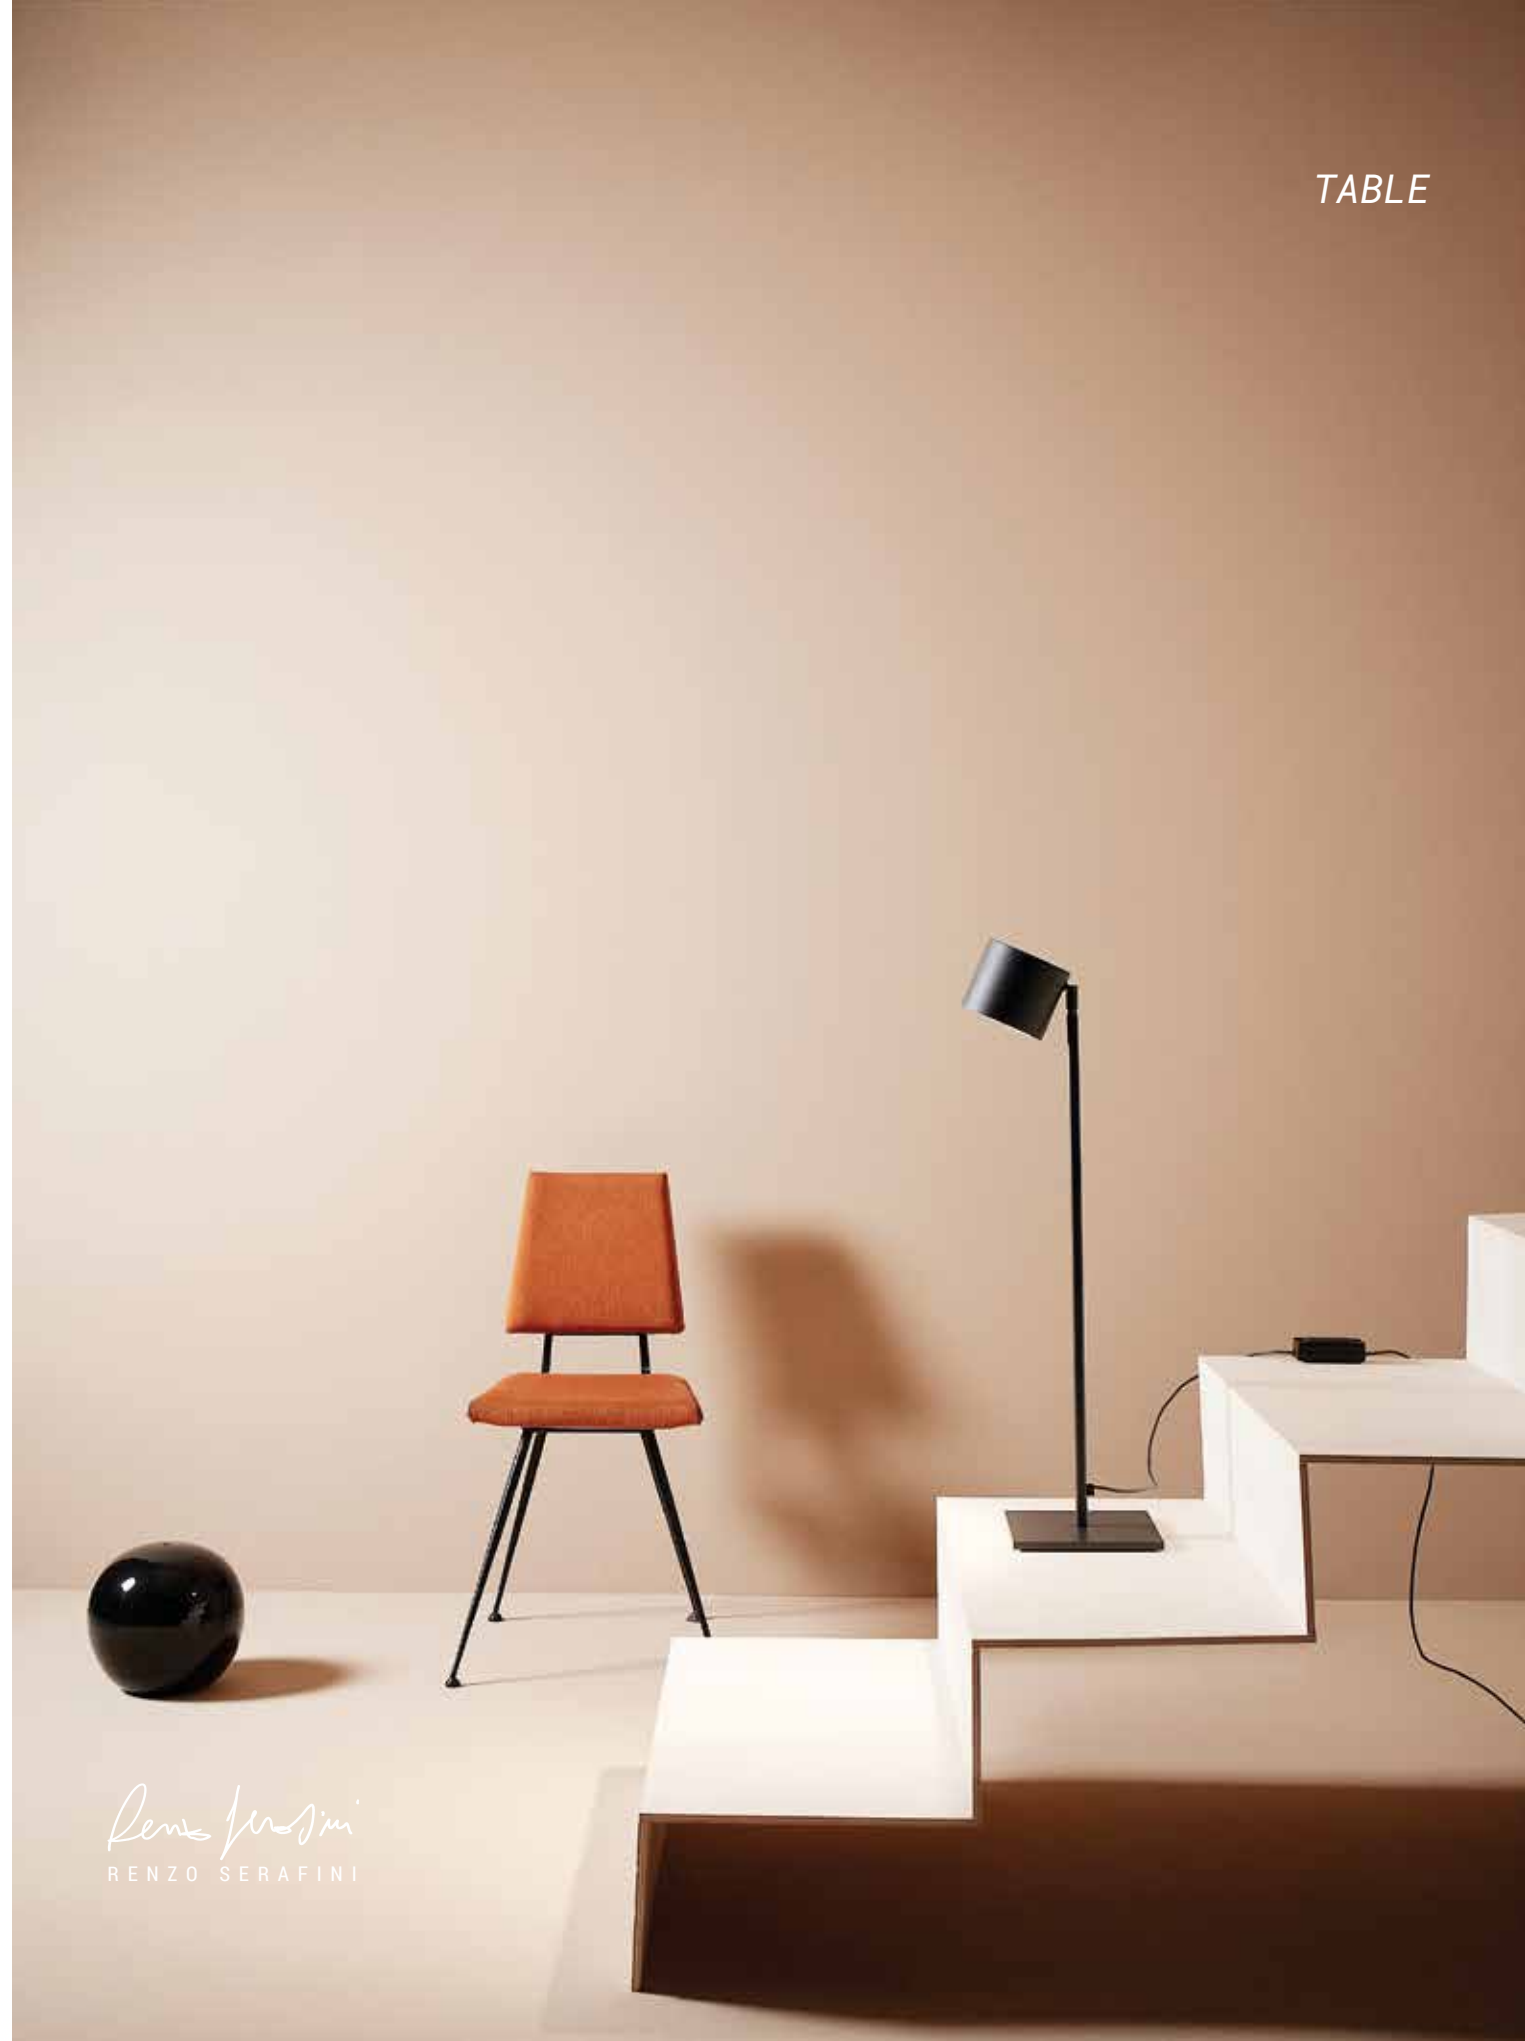

SEMPLICE TABLE

R30.016.TA

Steel structure, big aluminum cylinder, bulb not included, plug-in dimmer/transformer included.

IP20

Voltage	Source	Watt	Lumen	CRI	Kelvin	Light beam
120VAC	AR111 G53 dimm	MAX 30W	-	-	-	-

9.06" x 7.87" x H 30.31"

Body	Reflector	Details
 Dark etched Iron p.	 Dark etched Iron p.	 Natural brass
 Light etched	 Light etched	 Burnished brass

TABLE

Renzo Serafini
RENZO SERAFINI

SEMPLICE APPOGGIO
Minotti Arredamenti