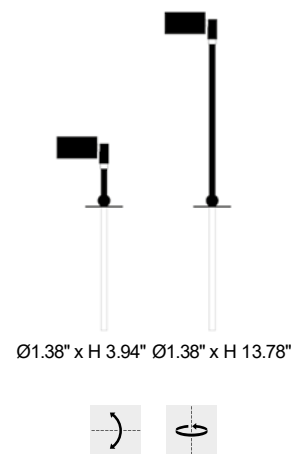

SPOTTINO MINI

R70.081.MINI

Steel or brass rod,
small aluminum or brass

Steel spike included.

IP66

Voltage	Source	Watt	Lumen	CRI	Kelvin	Light beam
350mA 500mA	COB LED	1.2W 2.4W	-	>80	2700K 3000K	narrow

Body	Reflec.	Details
<ul style="list-style-type: none"> Iron p. Bronze p. Corten p. Natural brass 	-	<ul style="list-style-type: none"> Natural brass Burnished brass