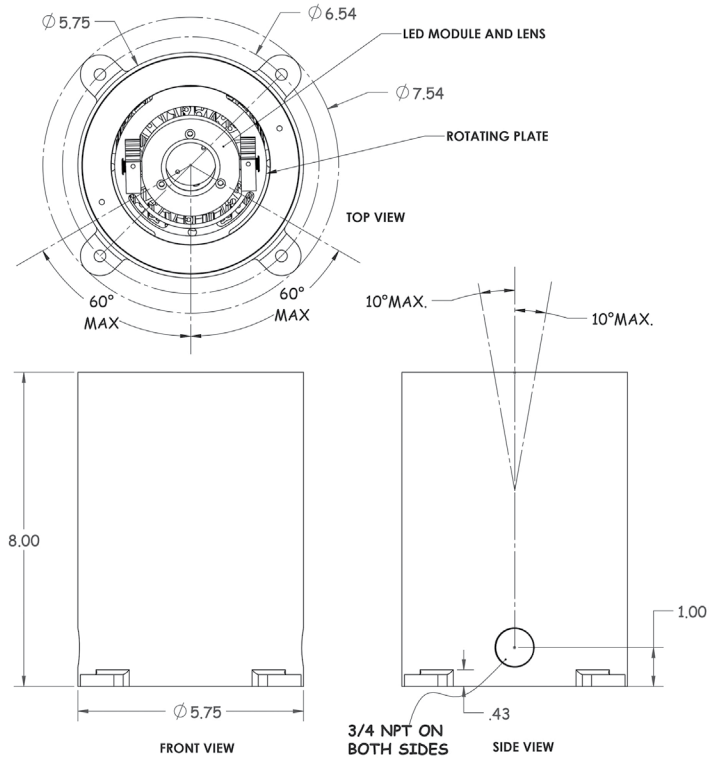

Fixture Dimensions
 Ø5.75" x 8.0" h
 See Full Drawing on page 2

TECHNICAL DATA

Wattage / Input	10W (Static White - 120-277VAC) 12W (RGBW+Tunable White - 120-277VAC)
Power Supply	Integral (0-10V, ELV, Triac Dimming on Static White)
Construction	Body: Cast Stainless Steel 304 Alloy Lens: 0.4" Thick, Clear, Non-Skid or Frosted Tempered Glass Lens Frame: Threaded "Bottle Cap"
CCT	2700K, 3000K, 3500K, 4000K, RGBW+Tunable White
CRI	>80
Initial Lumens	1334 lm (3000K - Static White) 750 lm (3000K - RGBW+Tunable White)
Efficacy	133.4 lm/W (3000K - Static White) 62.5 lm/W (3000K - RGBW+Tunable White)
Optics	14°, 25° (Static White) 18°, 24° (RGBW+Tunable White)
Finishes	Stainless Steel
Fixture Dimensions	Ø5.75" x 8.0" h
LED Source	Citizen LED COB, Araya LED Module
IP Rating	IP68, IP69
Driveover Rated	11,000 lbs (30mph)

ORDERING INFORMATION

Example: **CDL-LEY4SS12LQW**. Accessories sold separately.

CDL-L	-	4	SS1				
Model #	CCT	Body	Finish	Optic	Driver	Lens	Options
CDL-L	EW - 2700K EX - 3000K EY - 3500K EZ - 4000K	4 - Fully Recessed	SS1 - Stainless Steel Standard Grill	1 - 14° 2 - 25°	L - 120-277VAC Integral w/ 0-10V Dimming <i>Note: ELV and Triac 120V only</i>	T - Clear Tempered Glass Q - Clear Tempered Glass w/ Non-Skid Pattern	0 - None W - Linear Spread H - Honeycomb Louver S - Solite Lens B - Special Lens Note: Rubber Lens Holder PP600167 included w/ options
Model #	CCT			Optic	Driver		
CDL-L	RW - 12W, RGBW + Tunable White (1650K-8000K) +DMX			1 - 18° 2 - 24°	C - 120-277VAC	G - Frosted Tempered	

Job Name/Date:

Fixture Type Designation:

FIXTURE DIMENSIONS

ACCESSORIES - Installation

LL301 - Optional
Leveling Pad
Set of 4

PHOTOMETRIC DATA

Coming Soon

Job Name/Date: