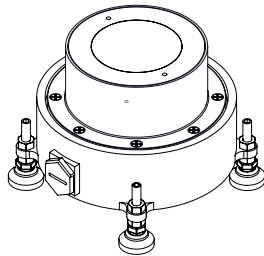

Fixture Dimensions
 Ø5.75" x 8.0" h
 See Full Drawing on page 2

TECHNICAL DATA

Wattage / Input	10W (Static White - 120-277VAC) 12W (RGBW+Tunable White - 120-277VAC)
Power Supply	Integral (0-10V, ELV, Triac Dimming on Static White)
Construction	Body: Cast Stainless Steel 304 Alloy Lens: 0.4" Thick, Clear, Non-Skid or Frosted Tempered Glass Lens Frame: Threaded "Bottle Cap"
CCT	2700K, 3000K, 3500K, 4000K, RGBW+Tunable White
CRI	>80
Initial Lumens	1334 lm (3000K - Static White) 750 lm (3000K - RGBW+Tunable White)
Efficacy	133.4 lm/W (3000K - Static White) 62.5 lm/W (3000K - RGBW+Tunable White)
Optics	14°, 25° (Static White) 18°, 24° (RGBW+Tunable White)
Finishes	Stainless Steel
Fixture Dimensions	Ø5.75" x 8.0" h
LED Source	Citizen LED COB, Araya LED Module
IP Rating	IP68, IP69
Driveover Rated	11,000 lbs (30mph)

Job Name/Date:

Fixture Type Designation:

FIXTURE DIMENSIONS

ACCESSORIES - Installation

LL301 - Optional
Leveling Pad
Set of 4

PHOTOMETRIC DATA

Coming Soon

Job Name/Date: