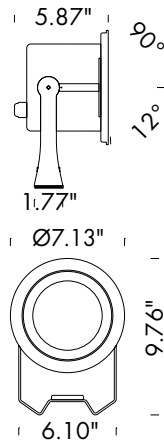

EGO / EGO MAXI UNDERWATER

RGBW Flood

EGO and EGO MAXI UNDERWATER RGBW Floodlights are round projectors in 2 sizes, with a marine grade stainless steel 316L housing (galvanized treatment on request) making it suitable for a variety of outdoor installations. They are available in RGB+W with 3 (EGO MAXI) or 4 (EGO) optics options.

EGO UNDERWATER RGB+W

EGO MAXI UNDERWATER RGB+W

Fixture Dimensions - see page 2

TECHNICAL DATA

Wattage	12W (EGO), 36W (EGO MAXI) All Colors
Power Supply	Remote Fountain/Pool Approved 24VDC Power Supply, not included. See page 2.
Construction	Housing: Marine Grade Stainless Steel 316L Lens: Extra Clear Tempered Glass Recessing Box: Polypropylene with Joint for Corrugate Pipe Ø0.8" (EGO) or Ø 1.0" (EGO MAXI)
CCT	RGB+W
Delivered Lumens	EGO - 253 lm: (R) 33, (G) 84, (B) 20, (W) 116 (6500K) EGO MAXI - 759 lm: (R) 100, (G) 251, (B) 61, (W) 347 (6500K)
Efficacy	21.1 lm/W
Optics	10°, 25°, 45°, 10°x40° (EGO) 10°, 20°, 7°x30° (EGO MAXI)
Finishes	Stainless Steel ASIS 316L
Lumen Maintenance	90,000 hrs (Ta 35°C)
Fixture Dimensions	Ø4.53" x 4.72" x 6.46" h (EGO) Ø7.13" x 5.87" x 9.76" h (EGO MAXI)
IP Rating	IP68 (to 9.84 ft)
Impact Resistance	—

ORDERING INFORMATION

Example: F50404.6.5.01.US. Power Supplies ordered separately.

	6	5		.US
Model No.	Finish	CCT	Optics	
F50404 - EGO	6 - ASIS 316L Stainless Steel	5 - RGBW	01 - 10° Spot 36 - 25° Medium 32 - 45° Wide 38 - 10°x40°	.US
F50425 - EGO MAXI			01 - 10° Spot 20 - 20° Medium 58 - 7°x30° Elliptical	

Job Name/Date:

Fixture Type Designation:

FIXTURE DIMENSIONS

EGO UNDERWATER

EGO MAXI UNDERWATER

SUGGESTED POWER SUPPLIES

24VDC

Part Number	Description	Input/Output	# of Fixtures	
			12W	32W
FPV-100EL0024	DMX / RDM (Field Addressable) / DALI	120-277VAC to 24VDC, 100W, Class 2	1-6	1-2