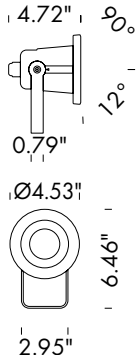

EGO / EGO MAXI UNDERWATER

RGBW Flood

EGO and EGO MAXI UNDERWATER RGBW Floodlights are round projectors in 2 sizes, with a marine grade stainless steel 316L housing (galvanized treatment on request) making it suitable for a variety of outdoor installations. They are available in RGB+W with 3 (EGO MAXI) or 4 (EGO) optics options.

EGO UNDERWATER RGB+W

EGO MAXI UNDERWATER RGB+W

Fixture Dimensions - see page 2

TECHNICAL DATA

Wattage	12W (EGO), 36W (EGO MAXI) All Colors
Power Supply	Remote Fountain/Pool Approved 24VDC Power Supply, not included. See page 2.
Construction	Housing: Marine Grade Stainless Steel 316L Lens: Extra Clear Tempered Glass Recessing Box: Polypropylene with Joint for Corrugate Pipe Ø0.8" (EGO) or Ø 1.0" (EGO MAXI)
CCT	RGB+W
Delivered Lumens	EGO - 253 lm: (R) 33, (G) 84, (B) 20, (W) 116 (6500K) EGO MAXI - 759 lm: (R) 100, (G) 251, (B) 61, (W) 347 (6500K)
Efficacy	21.1 lm/W
Optics	10°, 25°, 45°, 10°x40° (EGO) 10°, 20°, 7°x30° (EGO MAXI)
Finishes	Stainless Steel ASIS 316L
Lumen Maintenance	90,000 hrs (Ta 35°C)
Fixture Dimensions	Ø4.53" x 4.72" x 6.46" h (EGO) Ø7.13" x 5.87" x 9.76" h (EGO MAXI)
IP Rating	IP68 (to 9.84 ft)
Impact Resistance	—

ORDERING INFORMATION

Example: F50404.6.5.01.US. Power Supplies ordered separately.

	6	5		.US
Model No.	Finish	CCT	Optics	
F50404 - EGO	6 - ASIS 316L Stainless Steel	5 - RGBW	01 - 10° Spot 36 - 25° Medium 32 - 45° Wide 38 - 10°x40°	.US
F50425 - EGO MAXI			01 - 10° Spot 20 - 20° Medium 58 - 7°x30° Elliptical	

Job Name/Date:

Fixture Type Designation:

FIXTURE DIMENSIONS

EGO UNDERWATER

EGO MAXI UNDERWATER

SUGGESTED POWER SUPPLIES

24VDC

Part Number	Description	Input/Output	# of Fixtures	
			12W	32W
FPV-100EL0024	DMX / RDM (Field Addressable) / DALI	120-277VAC to 24VDC, 100W, Class 2	1-6	1-2