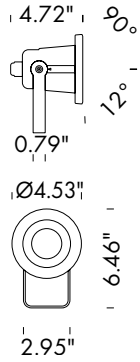

EGO / EGO MAXI UNDERWATER

RGBW Flood

EGO and EGO MAXI UNDERWATER RGBW Floodlights are round projectors in 2 sizes, with a marine grade stainless steel 316L housing (galvanized treatment on request) making it suitable for a variety of outdoor installations. They are available in RGB+W with 3 (EGO MAXI) or 4 (EGO) optics options.

EGO UNDERWATER RGB+W

EGO MAXI UNDERWATER RGB+W

Fixture Dimensions - see page 2

TECHNICAL DATA

Wattage	12W (EGO), 36W (EGO MAXI) All Colors
Power Supply	Remote Fountain/Pool Approved 24VDC Power Supply, not included. See page 2.
Construction	Housing: Marine Grade Stainless Steel 316L Lens: Extra Clear Tempered Glass Recessing Box: Polypropylene with Joint for Corrugate Pipe Ø0.8" (EGO) or Ø 1.0" (EGO MAXI)
CCT	RGB+W
Delivered Lumens	EGO - 253 lm: (R) 33, (G) 84, (B) 20, (W) 116 (6500K) EGO MAXI - 759 lm: (R) 100, (G) 251, (B) 61, (W) 347 (6500K)
Efficacy	21.1 lm/W
Optics	10°, 25°, 45°, 10°x40° (EGO) 10°, 20°, 7°x30° (EGO MAXI)
Finishes	Stainless Steel ASIS 316L
Lumen Maintenance	90,000 hrs (Ta 35°C)
Fixture Dimensions	Ø4.53" x 4.72" x 6.46" h (EGO) Ø7.13" x 5.87" x 9.76" h (EGO MAXI)
IP Rating	IP68 (to 9.84 ft)
Impact Resistance	—

ORDERING INFORMATION

Example: F50404.6.5.01.US. Power Supplies ordered separately.

	6	5		.US
Model No.	Finish	CCT	Optics	
F50404 - EGO	6 - ASIS 316L Stainless Steel	5 - RGBW	01 - 10° Spot 36 - 25° Medium 32 - 45° Wide 38 - 10°x40°	.US
F50425 - EGO MAXI	6 - ASIS 316L Stainless Steel	5 - RGBW	01 - 10° Spot 20 - 20° Medium 58 - 7°x30° Elliptical	.US

Job Name/Date:

Fixture Type Designation:

FIXTURE DIMENSIONS

EGO UNDERWATER

EGO MAXI UNDERWATER

SUGGESTED POWER SUPPLIES

24VDC

Part Number	Description	Input/Output	# of Fixtures	
			12W	36W
FPV-100000024	Non-Dim	120-277VAC to 24VDC, 100W, Class 2, NEMA 4X	1-6	1-2