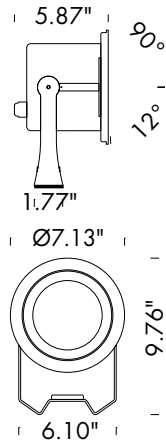

EGO / EGO MAXI UNDERWATER

RGBW Flood

EGO and EGO MAXI UNDERWATER RGBW Floodlights are round projectors in 2 sizes, with a marine grade stainless steel 316L housing (galvanized treatment on request) making it suitable for a variety of outdoor installations. They are available in RGB+W with 3 (EGO MAXI) or 4 (EGO) optics options.

EGO UNDERWATER RGB+W

EGO MAXI UNDERWATER RGB+W

Fixture Dimensions - see page 2

TECHNICAL DATA

Wattage	12W (EGO), 36W (EGO MAXI) All Colors
Power Supply	Remote Fountain/Pool Approved 24VDC Power Supply, not included. See page 2.
Construction	Housing: Marine Grade Stainless Steel 316L Lens: Extra Clear Tempered Glass Recessing Box: Polypropylene with Joint for Corrugate Pipe Ø0.8" (EGO) or Ø 1.0" (EGO MAXI)
CCT	RGB+W
Delivered Lumens	EGO - 253 lm: (R) 33, (G) 84, (B) 20, (W) 116 (6500K) EGO MAXI - 759 lm: (R) 100, (G) 251, (B) 61, (W) 347 (6500K)
Efficacy	21.1 lm/W
Optics	10°, 25°, 45°, 10°x40° (EGO) 10°, 20°, 7°x30° (EGO MAXI)
Finishes	Stainless Steel ASIS 316L
Lumen Maintenance	90,000 hrs (Ta 35°C)
Fixture Dimensions	Ø4.53" x 4.72" x 6.46" h (EGO) Ø7.13" x 5.87" x 9.76" h (EGO MAXI)
IP Rating	IP68 (to 9.84 ft)
Impact Resistance	—

ORDERING INFORMATION

Example: F50404.6.5.01.US. Power Supplies ordered separately.

	6	5		.US
Model No.	Finish	CCT	Optics	
F50404 - EGO	6 - ASIS 316L Stainless Steel	5 - RGBW	01 - 10° Spot 36 - 25° Medium 32 - 45° Wide 38 - 10°x40°	.US
F50425 - EGO MAXI	6 - ASIS 316L Stainless Steel	5 - RGBW	01 - 10° Spot 20 - 20° Medium 58 - 7°x30° Elliptical	.US

Job Name/Date:

Fixture Type Designation:

FIXTURE DIMENSIONS

EGO UNDERWATER

EGO MAXI UNDERWATER

SUGGESTED POWER SUPPLIES

24VDC

Part Number	Description	Input/Output	# of Fixtures	
			12W	36W
FPV-100000024	Non-Dim	120-277VAC to 24VDC, 100W, Class 2, NEMA 4X	1-6	1-2