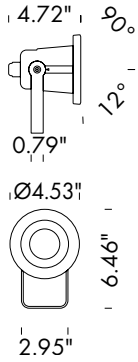

EGO UNDERWATER RGB+W

EGO MAXI UNDERWATER RGB+W

Fixture Dimensions - see page 2

### TECHNICAL DATA

<b>Wattage</b>	12W (EGO), 36W (EGO MAXI) All Colors
<b>Power Supply</b>	Remote Fountain/Pool Approved 24VDC Power Supply, not included. See page 2.
<b>Construction</b>	Housing: Marine Grade Stainless Steel 316L Lens: Extra Clear Tempered Glass Recessing Box: Polypropylene with Joint for Corrugate Pipe Ø0.8" (EGO) or Ø 1.0" (EGO MAXI)
<b>CCT</b>	RGB+W
<b>Delivered Lumens</b>	EGO - 253 lm: (R) 33, (G) 84, (B) 20, (W) 116 (6500K) EGO MAXI - 759 lm: (R) 100, (G) 251, (B) 61, (W) 347 (6500K)
<b>Efficacy</b>	21.1 lm/W
<b>Optics</b>	10°, 25°, 45°, 10°x40° (EGO) 10°, 20°, 7°x30° (EGO MAXI)
<b>Finishes</b>	Stainless Steel ASIS 316L
<b>Lumen Maintenance</b>	90,000 hrs (Ta 35°C)
<b>Fixture Dimensions</b>	Ø4.53" x 4.72" x 6.46" h (EGO) Ø7.13" x 5.87" x 9.76" h (EGO MAXI)
<b>IP Rating</b>	IP68 (to 9.84 ft)
<b>Impact Resistance</b>	—

### ORDERING INFORMATION

Example: F50404.6.5.01.US. Power Supplies ordered separately.

	6	5		.US
<b>Model No.</b>	<b>Finish</b>	<b>CCT</b>	<b>Optics</b>	
F50404 - EGO	6 - ASIS 316L Stainless Steel	5 - RGBW	01 - 10° Spot 36 - 25° Medium 32 - 45° Wide 38 - 10°x40°	.US
F50425 - EGO MAXI			01 - 10° Spot 20 - 20° Medium 58 - 7°x30° Elliptical	

### FIXTURE DIMENSIONS

EGO UNDERWATER

EGO MAXI UNDERWATER