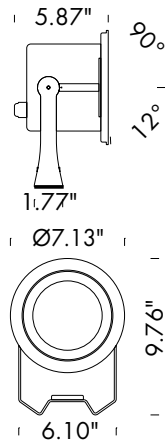

EGO UNDERWATER RGB+W

EGO MAXI UNDERWATER RGB+W

Fixture Dimensions - see page 2

### TECHNICAL DATA

<b>Wattage</b>	12W (EGO), 36W (EGO MAXI) All Colors
<b>Power Supply</b>	Remote Fountain/Pool Approved 24VDC Power Supply, not included. See page 2.
<b>Construction</b>	Housing: Marine Grade Stainless Steel 316L Lens: Extra Clear Tempered Glass Recessing Box: Polypropylene with Joint for Corrugate Pipe Ø0.8" (EGO) or Ø 1.0" (EGO MAXI)
<b>CCT</b>	RGB+W
<b>Delivered Lumens</b>	EGO - 253 lm: (R) 33, (G) 84, (B) 20, (W) 116 (6500K) EGO MAXI - 759 lm: (R) 100, (G) 251, (B) 61, (W) 347 (6500K)
<b>Efficacy</b>	21.1 lm/W
<b>Optics</b>	10°, 25°, 45°, 10°x40° (EGO) 10°, 20°, 7°x30° (EGO MAXI)
<b>Finishes</b>	Stainless Steel ASIS 316L
<b>Lumen Maintenance</b>	90,000 hrs (Ta 35°C)
<b>Fixture Dimensions</b>	Ø4.53" x 4.72" x 6.46" h (EGO) Ø7.13" x 5.87" x 9.76" h (EGO MAXI)
<b>IP Rating</b>	IP68 (to 9.84 ft)
<b>Impact Resistance</b>	—

### ORDERING INFORMATION

Example: F50404.6.5.01.US. Power Supplies ordered separately.

	6	5		.US
<b>Model No.</b>	<b>Finish</b>	<b>CCT</b>	<b>Optics</b>	
F50404 - EGO	6 - ASIS 316L Stainless Steel	5 - RGBW	01 - 10° Spot 36 - 25° Medium 32 - 45° Wide 38 - 10°x40°	.US
F50425 - EGO MAXI			01 - 10° Spot 20 - 20° Medium 58 - 7°x30° Elliptical	

### FIXTURE DIMENSIONS

EGO UNDERWATER

EGO MAXI UNDERWATER