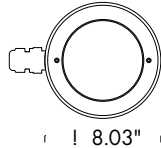

EGO UNDERWATER RGB+W

EGO MAXI UNDERWATER RGB+W

Fixture Dimensions - see page 2

TECHNICAL DATA

Wattage	12W (EGO), 36W (EGO MAXI) All Colors
Power Supply	Remote Fountain/Pool Approved 24VDC Power Supply, not included. See page 2.
Construction	Housing: Marine Grade Stainless Steel 316L Lens: Extra Clear Tempered Glass Recessing Box: Polypropylene with Joint for Corrugate Pipe Ø0.8" (EGO) or Ø1.0" (EGO MAXI)
CCT	RGB+W
Delivered Lumens	EGO - 253 lm: (R) 33, (G) 84, (B) 20, (W) 116 (6500K) EGO MAXI - 759 lm: (R) 100, (G) 251, (B) 61, (W) 347 (6500K)
Efficacy	21.1 lm/W
Optics	10°, 25°, 45°, 10°x40° (EGO RGBW) 10°, 20°, 7°x30° (EGO MAXI RGBW)
Finishes	Stainless Steel ASIS 316L
Lumen Maintenance	90,000 hrs (Ta 35°C)
Fixture Dimensions	Ø5.20" x 6.57" (EGO) Ø8.03" x 6.06" (EGO MAXI)
IP Rating	IP68 (to 9.84 ft)
Impact Resistance	—

ORDERING INFORMATION

Example: F50403.6.5.01.US. Power Supplies ordered separately.

	6	5		.US
Model No.	Finish	CCT	Optics	
F50403 - EGO RGBW	6 - ASIS 316L Stainless Steel	5 - RGBW	01 - 10° Spot 36 - 25° Medium 32 - 45° Wide 38 - 10°x40°	.US
F50424 - EGO MAXI RGBW			01 - 10° Spot 20 - 20° Medium 58 - 7°x30° Elliptical	

Job Name/Date:

Fixture Type Designation:

RGBW Recessed

FIXTURE DIMENSIONS

EGO UNDERWATER

EGO MAXI UNDERWATER

SUGGESTED POWER SUPPLIES

24VDC

Part Number	Description	Input/Output	# of Fixtures	
			12W	32W
FPV-100EL0024	DMX / RDM (Field Addressable) / DALI	120-277VAC to 24VDC, 100W, Class 2	1-6	1-2

For other power supply options consult factory.