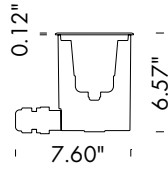

EGO UNDERWATER RGB+W

EGO MAXI UNDERWATER RGB+W

Fixture Dimensions - see page 2

TECHNICAL DATA

Wattage	12W (EGO), 36W (EGO MAXI) All Colors
Power Supply	Remote Fountain/Pool Approved 24VDC Power Supply, not included. See page 2.
Construction	Housing: Marine Grade Stainless Steel 316L Lens: Extra Clear Tempered Glass Recessing Box: Polypropylene with Joint for Corrugate Pipe Ø0.8" (EGO) or Ø1.0" (EGO MAXI)
CCT	RGB+W
Delivered Lumens	EGO - 253 lm: (R) 33, (G) 84, (B) 20, (W) 116 (6500K) EGO MAXI - 759 lm: (R) 100, (G) 251, (B) 61, (W) 347 (6500K)
Efficacy	21.1 lm/W
Optics	10°, 25°, 45°, 10°x40° (EGO RGBW) 10°, 20°, 7°x30° (EGO MAXI RGBW)
Finishes	Stainless Steel ASIS 316L
Lumen Maintenance	90,000 hrs (Ta 35°C)
Fixture Dimensions	Ø5.20" x 6.57" (EGO) Ø8.03" x 6.06" (EGO MAXI)
IP Rating	IP68 (to 9.84 ft)
Impact Resistance	—

ORDERING INFORMATION

Example: F50403.6.5.01.US. Power Supplies ordered separately.

	6	5		.US
Model No.	Finish	CCT	Optics	
F50403 - EGO RGBW	6 - ASIS 316L Stainless Steel	5 - RGBW	01 - 10° Spot 36 - 25° Medium 32 - 45° Wide 38 - 10°x40°	.US
F50424 - EGO MAXI RGBW			01 - 10° Spot 20 - 20° Medium 58 - 7°x30° Elliptical	

Job Name/Date:

Fixture Type Designation:

RGBW Recessed

FIXTURE DIMENSIONS

EGO UNDERWATER

EGO MAXI UNDERWATER

SUGGESTED POWER SUPPLIES

24VDC