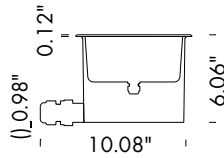

EGO UNDERWATER RGB+W

EGO MAXI UNDERWATER RGB+W

Fixture Dimensions - see page 2

TECHNICAL DATA

Wattage	12W (EGO), 36W (EGO MAXI) All Colors
Power Supply	Remote Fountain/Pool Approved 24VDC Power Supply, not included. See page 2.
Construction	Housing: Marine Grade Stainless Steel 316L Lens: Extra Clear Tempered Glass Recessing Box: Polypropylene with Joint for Corrugate Pipe Ø0.8" (EGO) or Ø1.0" (EGO MAXI)
CCT	RGB+W
Delivered Lumens	EGO - 253 lm: (R) 33, (G) 84, (B) 20, (W) 116 (6500K) EGO MAXI - 759 lm: (R) 100, (G) 251, (B) 61, (W) 347 (6500K)
Efficacy	21.1 lm/W
Optics	10°, 25°, 45°, 10°x40° (EGO RGBW) 10°, 20°, 7°x30° (EGO MAXI RGBW)
Finishes	Stainless Steel ASIS 316L
Lumen Maintenance	90,000 hrs (Ta 35°C)
Fixture Dimensions	Ø5.20" x 6.57" (EGO) Ø8.03" x 6.06" (EGO MAXI)
IP Rating	IP68 (to 9.84 ft)
Impact Resistance	—

ORDERING INFORMATION

Example: F50403.6.5.01.US. Power Supplies ordered separately.

	6	5		.US
Model No.	Finish	CCT	Optics	
F50403 - EGO RGBW	6 - ASIS 316L Stainless Steel	5 - RGBW	01 - 10° Spot 36 - 25° Medium 32 - 45° Wide 38 - 10°x40°	.US
F50424 - EGO MAXI RGBW			01 - 10° Spot 20 - 20° Medium 58 - 7°x30° Elliptical	

Job Name/Date:

Fixture Type Designation:

RGBW Recessed

FIXTURE DIMENSIONS

EGO UNDERWATER

EGO MAXI UNDERWATER

SUGGESTED POWER SUPPLIES

24VDC