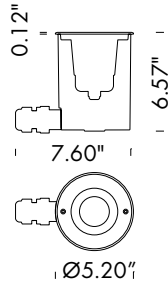

EGO UNDERWATER RGB+W

EGO MAXI UNDERWATER RGB+W

Fixture Dimensions - see page 2

TECHNICAL DATA

Wattage	12W (EGO), 36W (EGO MAXI) All Colors
Power Supply	Remote Fountain/Pool Approved 24VDC Power Supply, not included. See page 2.
Construction	Housing: Marine Grade Stainless Steel 316L Lens: Extra Clear Tempered Glass Recessing Box: Polypropylene with Joint for Corrugate Pipe Ø0.8" (EGO) or Ø1.0" (EGO MAXI)
CCT	RGB+W
Delivered Lumens	EGO - 253 lm: (R) 33, (G) 84, (B) 20, (W) 116 (6500K) EGO MAXI - 759 lm: (R) 100, (G) 251, (B) 61, (W) 347 (6500K)
Efficacy	21.1 lm/W
Optics	10°, 25°, 45°, 10°x40° (EGO RGBW) 10°, 20°, 7°x30° (EGO MAXI RGBW)
Finishes	Stainless Steel ASIS 316L
Lumen Maintenance	90,000 hrs (Ta 35°C)
Fixture Dimensions	Ø5.20" x 6.57" (EGO) Ø8.03" x 6.06" (EGO MAXI)
IP Rating	IP68 (to 9.84 ft)
Impact Resistance	—

ORDERING INFORMATION

Example: F50403.6.5.01.US. Power Supplies ordered separately.

	6	5		.US
Model No.	Finish	CCT	Optics	
F50403 - EGO RGBW	6 - ASIS 316L Stainless Steel	5 - RGBW	01 - 10° Spot 36 - 25° Medium 32 - 45° Wide 38 - 10°x40°	.US
F50424 - EGO MAXI RGBW	6 - ASIS 316L Stainless Steel	5 - RGBW	01 - 10° Spot 20 - 20° Medium 58 - 7°x30° Elliptical	.US

Job Name/Date:

Fixture Type Designation:

FIXTURE DIMENSIONS

EGO UNDERWATER

EGO MAXI UNDERWATER

SUGGESTED POWER SUPPLIES

24VDC

Part Number	Description	Input/Output	# of Fixtures	
			12W	36W
FPV-100000024	Non-Dim	120-277VAC to 24VDC, 100W, Class 2, IP66, NEMA 4X	1-6	1-2