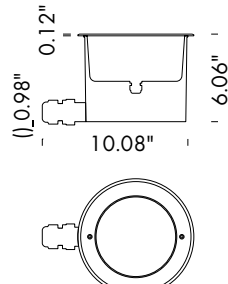

EGO / EGO MAXI UNDERWATER

RGBW Recessed

EGO and EGO MAXI UNDERWATER Recessed are round in-grade uplights in 2 sizes, with a marine grade stainless steel 316L housing (galvanized treatment on request) making it suitable for a variety of outdoor installations. They are available in RGB+W with 3 (EGO MAXI) or 4 (EGO) optics options.

EGO UNDERWATER RGB+W

EGO MAXI UNDERWATER RGB+W

Fixture Dimensions - see page 2

TECHNICAL DATA

Wattage	12W (EGO), 36W (EGO MAXI) All Colors
Power Supply	Remote Fountain/Pool Approved 24VDC Power Supply, not included. See page 2.
Construction	Housing: Marine Grade Stainless Steel 316L Lens: Extra Clear Tempered Glass Recessing Box: Polypropylene with Joint for Corrugate Pipe Ø0.8" (EGO) or Ø1.0" (EGO MAXI)
CCT	RGB+W
Delivered Lumens	EGO - 253 lm: (R) 33, (G) 84, (B) 20, (W) 116 (6500K) EGO MAXI - 759 lm: (R) 100, (G) 251, (B) 61, (W) 347 (6500K)
Efficacy	21.1 lm/W
Optics	10°, 25°, 45°, 10°x40° (EGO RGBW) 10°, 20°, 7°x30° (EGO MAXI RGBW)
Finishes	Stainless Steel ASIS 316L
Lumen Maintenance	90,000 hrs (Ta 35°C)
Fixture Dimensions	Ø5.20" x 6.57" (EGO) Ø8.03" x 6.06" (EGO MAXI)
IP Rating	IP68 (to 9.84 ft)
Impact Resistance	—

ORDERING INFORMATION

Example: F50403.6.5.01.US. Power Supplies ordered separately.

	6	5		.US
Model No.	Finish	CCT	Optics	
F50403 - EGO RGBW	6 - ASIS 316L Stainless Steel	5 - RGBW	01 - 10° Spot 36 - 25° Medium 32 - 45° Wide 38 - 10°x40°	.US
F50424 - EGO MAXI RGBW	6 - ASIS 316L Stainless Steel	5 - RGBW	01 - 10° Spot 20 - 20° Medium 58 - 7°x30° Elliptical	.US

Job Name/Date:

Fixture Type Designation:

FIXTURE DIMENSIONS

EGO UNDERWATER

EGO MAXI UNDERWATER

SUGGESTED POWER SUPPLIES

24VDC

Part Number	Description	Input/Output	# of Fixtures	
			12W	36W
FPV-100000024	Non-Dim	120-277VAC to 24VDC, 100W, Class 2, IP66, NEMA 4X	1-6	1-2