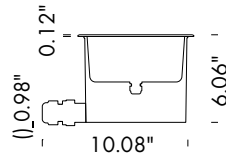

EGO UNDERWATER RGB+W

EGO MAXI UNDERWATER RGB+W

Fixture Dimensions - see page 2

TECHNICAL DATA

Wattage	12W (EGO), 36W (EGO MAXI) All Colors
Power Supply	Remote Fountain/Pool Approved 24VDC Power Supply, not included. See page 2.
Construction	Housing: Marine Grade Stainless Steel 316L Lens: Extra Clear Tempered Glass Recessing Box: Polypropylene with Joint for Corrugate Pipe Ø0.8" (EGO) or Ø1.0" (EGO MAXI)
CCT	RGB+W
Delivered Lumens	EGO - 253 lm: (R) 33, (G) 84, (B) 20, (W) 116 (6500K) EGO MAXI - 759 lm: (R) 100, (G) 251, (B) 61, (W) 347 (6500K)
Efficacy	21.1 lm/W
Optics	10°, 25°, 45°, 10°x40° (EGO RGBW) 10°, 20°, 7°x30° (EGO MAXI RGBW)
Finishes	Stainless Steel ASIS 316L
Lumen Maintenance	90,000 hrs (Ta 35°C)
Fixture Dimensions	Ø5.20" x 6.57" (EGO) Ø8.03" x 6.06" (EGO MAXI)
IP Rating	IP68 (to 9.84 ft)
Impact Resistance	—

ORDERING INFORMATION

Example: F50403.6.5.01.US. Power Supplies ordered separately.

	6	5		.US
Model No.	Finish	CCT	Optics	
F50403 - EGO RGBW	6 - ASIS 316L Stainless Steel	5 - RGBW	01 - 10° Spot 36 - 25° Medium 32 - 45° Wide 38 - 10°x40°	.US
F50424 - EGO MAXI RGBW			01 - 10° Spot 20 - 20° Medium 58 - 7°x30° Elliptical	

Job Name/Date:

Fixture Type Designation:

RGBW Recessed

FIXTURE DIMENSIONS

EGO UNDERWATER

EGO MAXI UNDERWATER

SUGGESTED POWER SUPPLIES

24VDC