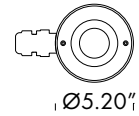

EGO UNDERWATER RGB+W

EGO MAXI UNDERWATER RGB+W

Fixture Dimensions - see page 2

TECHNICAL DATA

Wattage	12W (EGO), 36W (EGO MAXI) All Colors
Power Supply	Remote Fountain/Pool Approved 24VDC Power Supply, not included. See page 2.
Construction	Housing: Marine Grade Stainless Steel 316L Lens: Extra Clear Tempered Glass Recessing Box: Polypropylene with Joint for Corrugate Pipe Ø0.8" (EGO) or Ø1.0" (EGO MAXI)
CCT	RGB+W
Delivered Lumens	EGO - 253 lm: (R) 33, (G) 84, (B) 20, (W) 116 (6500K) EGO MAXI - 759 lm: (R) 100, (G) 251, (B) 61, (W) 347 (6500K)
Efficacy	21.1 lm/W
Optics	10°, 25°, 45°, 10°x40° (EGO RGBW) 10°, 20°, 7°x30° (EGO MAXI RGBW)
Finishes	Stainless Steel ASIS 316L
Lumen Maintenance	90,000 hrs (Ta 35°C)
Fixture Dimensions	Ø5.20" x 6.57" (EGO) Ø8.03" x 6.06" (EGO MAXI)
IP Rating	IP68 (to 9.84 ft)
Impact Resistance	—

ORDERING INFORMATION

Example: F50403.6.5.01.US. Power Supplies ordered separately.

	6	5		.US
Model No.	Finish	CCT	Optics	
F50403 - EGO RGBW	6 - ASIS 316L Stainless Steel	5 - RGBW	01 - 10° Spot 36 - 25° Medium 32 - 45° Wide 38 - 10°x40°	.US
F50424 - EGO MAXI RGBW			01 - 10° Spot 20 - 20° Medium 58 - 7°x30° Elliptical	

Job Name/Date:

Fixture Type Designation:

RGBW Recessed

FIXTURE DIMENSIONS

EGO UNDERWATER

EGO MAXI UNDERWATER

SUGGESTED POWER SUPPLIES

24VDC