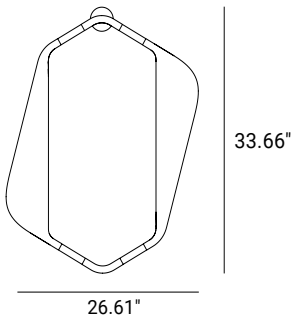

SILVER

GOLD

Fixture Dimensions - see page 2

## TECHNICAL DATA

<b>Wattage / Input</b>	15W (600mA)
<b>Power Supply</b>	Remote, not included. See page 2
<b>Construction</b>	Body: High Impact Polystyrene / PMMA Lens: Satin Diffuser
<b>CCT</b>	2700K, 3000K, 4000K
<b>CRI</b>	>90
<b>Delivered Lumens</b>	1935 lm (3000K)
<b>Efficacy</b>	129 lm/W (3000K)
<b>Optics</b>	Indirect
<b>Lumen Maintenance</b>	50,000 hrs L80, B10 (Ta 25°C)
<b>Color Consistency</b>	3-Step MacAdam
<b>Finishes</b>	14 Standard - see below and page 2 for chart
<b>Fixture Dimensions</b>	26.61" l x 33.66" h x 0.94" w
<b>IP Rating</b>	IP20

## FIXTURE DIMENSIONS

## PHOTOMETRIC DATA

Note: All photometry is 3000K

Maximum Candela = 704.5

PHOTOMETRIC FILENAME : GORGET\_WALL\_1\_3000K\_34.8IN\_REPAIRED.IES