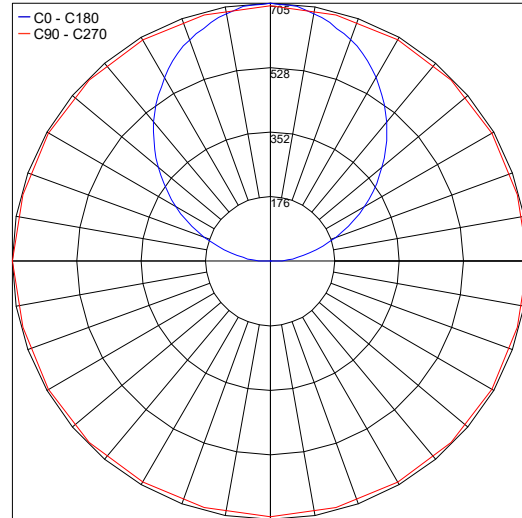

## TECHNICAL DATA

<b>Wattage / Input</b>	15W (600mA)
<b>Power Supply</b>	Remote, not included. See page 2
<b>Construction</b>	Body: High Impact Polystyrene / PMMA Lens: Satin Diffuser
<b>CCT</b>	2700K, 3000K, 4000K
<b>CRI</b>	>90
<b>Delivered Lumens</b>	1935 lm (3000K)
<b>Efficacy</b>	129 lm/W (3000K)
<b>Optics</b>	Indirect
<b>Lumen Maintenance</b>	50,000 hrs L80, B10 (Ta 25°C)
<b>Color Consistency</b>	3-Step MacAdam
<b>Finishes</b>	14 Standard - see below and page 2 for chart
<b>Fixture Dimensions</b>	26.61" l x 33.66" h x 0.94" w
<b>IP Rating</b>	IP20

## FIXTURE DIMENSIONS

## PHOTOMETRIC DATA

Note: All photometry is 3000K

Maximum Candela = 704.5

PHOTOMETRIC FILENAME : GORGET\_WALL\_1\_3000K\_34.8IN\_REPAIRED.IES