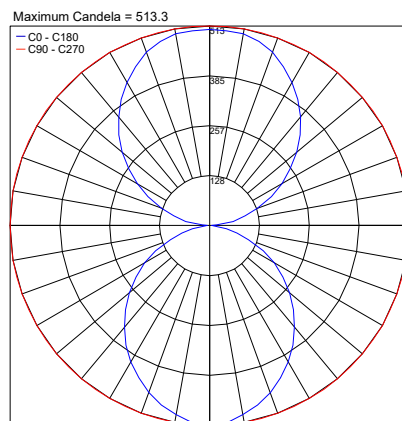

SUGGESTED POWER SUPPLIES

300mA (10W version)

Part Number	Description	Input/Output	# of Fixtures
PPLT00625	ELV / TRIAC & 0-10V Dimming	120-277VAC to 300mA, 12.6W, Class 2	1-1
PPLT00480-P	0-10V Dimming to 1.0%	120VAC to 300mA, 30W, Class 2, DAMP	1-1
PPLT00467-P	0-10V Dimming to 1.0%	120-277VAC to 300mA, 50W, Class 2, DAMP	1-1
PPLT00538-P	0-10V Dimming to 0.1% (4 channels)	120-277VAC to 300mA, 100W, Class 2	1-4

600mA (20W version)

Part Number	Description	Input/Output	# of Fixtures
PPLT00480-P	0-10V Dimming to 1.0%	120VAC to 600mA, 30W, Class 2, DAMP	1-1
PPLT00467-P	0-10V Dimming to 1.0%	120-277VAC to 600mA, 50W, Class 2, DAMP	1-1
PPLT00538-P	0-10V Dimming to 0.1% (4 channels)	120-277VAC to 600mA, 100W, Class 2	1-4

For other power supply options consult factory.

PHOTOMETRIC DATA

Note all Photometry is 4000K

Job Name/Date:

Fixture Type Designation: