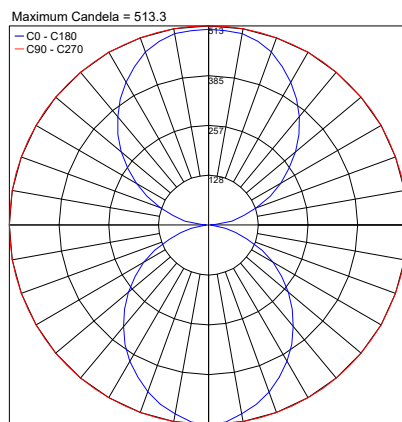

SUGGESTED POWER SUPPLIES

300mA (10W version)

Part Number	Description	Input/Output	# of Fixtures
PPLT00625	ELV / TRIAC & 0-10V Dimming	120-277VAC to 300mA, 12.6W, Class 2	1-1
PPLT00480-P	0-10V Dimming to 1.0%	120VAC to 300mA, 30W, Class 2, DAMP	1-1
PPLT00467-P	0-10V Dimming to 1.0%	120-277VAC to 300mA, 50W, Class 2, DAMP	1-1
PPLT00538-P	0-10V Dimming to 0.1% (4 channels)	120-277VAC to 300mA, 100W, Class 2	1-4

600mA (20W version)

Part Number	Description	Input/Output	# of Fixtures
PPLT00480-P	0-10V Dimming to 1.0%	120VAC to 600mA, 30W, Class 2, DAMP	1-1
PPLT00467-P	0-10V Dimming to 1.0%	120-277VAC to 600mA, 50W, Class 2, DAMP	1-1
PPLT00538-P	0-10V Dimming to 0.1% (4 channels)	120-277VAC to 600mA, 100W, Class 2	1-4

For other power supply options consult factory.

PHOTOMETRIC DATA

Note all Photometry is 4000K

Job Name/Date:

Fixture Type Designation: