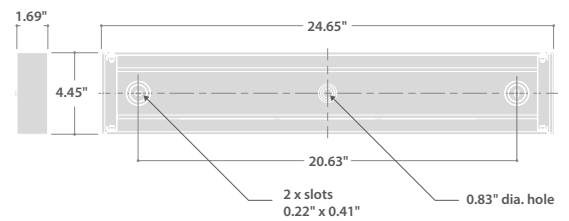

Kast is a linear LED luminaire made of steel with an impact resistance of IK10 that can be mounted horizontally or vertically. It is available in 4000K as standard with 10W or 20W, and a white or black finish.

TECHNICAL DATA

Wattage / Input	10W (300mA), 20W (600mA)
Power Supply	Remote, not included. See page 2
Construction	Body: Steel Lens: Opal Fire-retardant Polycarbonate
CCT	4000K
CRI	>80
Delivered Lumens	1455 lm (10W) 2860 lm (20W)
Efficacy	145.5 lm/W (10W) 143 lm/W (20W)
Optics	Direct / Indirect
Finishes	Satin White, Satin Black
LED Source	LUX GUARD LED
Lumen Maintenance	67,000 hrs L80, B10
Fixture Dimensions	24.65" l x 1.69" w x 4.45" h
Fixture Weight	4.41 lbs
IP Rating	IP40
IK Rating	IK10

Fixture Dimensions

ORDERING INFORMATION

Example: **KT19990.A.US**. Power Supplies ordered separately.

	LF	US
Model No.	Driver	
KT19990 - 10W, White	LF - Remote	US
KT19991 - 20W, White		
KT19992 - 10W, Black		
KT19993 - 20W, Black		