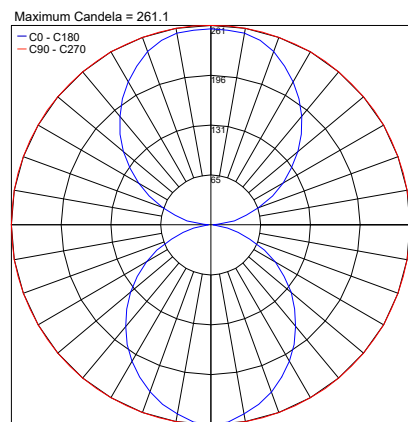

SUGGESTED POWER SUPPLIES

300mA (10W version)

Part Number	Description	Input/Output	# of Fixtures
PPLT00625	ELV / TRIAC & 0-10V Dimming	120-277VAC to 300mA, 12.6W, Class 2	1-1
PPLT00480-P	0-10V Dimming to 1.0%	120VAC to 300mA, 30W, Class 2, DAMP	1-1
PPLT00467-P	0-10V Dimming to 1.0%	120-277VAC to 300mA, 50W, Class 2, DAMP	1-1
PPLT00538-P	0-10V Dimming to 0.1% (4 channels)	120-277VAC to 300mA, 100W, Class 2	1-4

600mA (20W version)

Part Number	Description	Input/Output	# of Fixtures
PPLT00480-P	0-10V Dimming to 1.0%	120VAC to 600mA, 30W, Class 2, DAMP	1-1
PPLT00467-P	0-10V Dimming to 1.0%	120-277VAC to 600mA, 50W, Class 2, DAMP	1-1
PPLT00538-P	0-10V Dimming to 0.1% (4 channels)	120-277VAC to 600mA, 100W, Class 2	1-4

For other power supply options consult factory.

PHOTOMETRIC DATA

Note all Photometry is 4000K

Job Name/Date:

Fixture Type Designation: