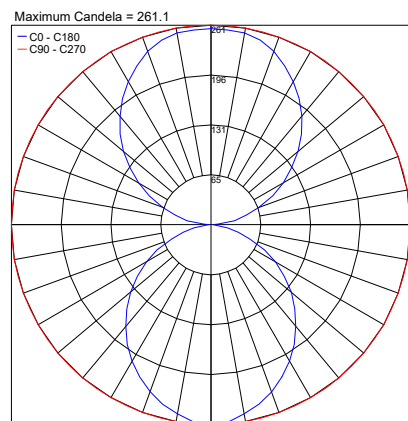

SUGGESTED POWER SUPPLIES

300mA (10W version)

Part Number	Description	Input/Output	# of Fixtures
PPLT00625	ELV / TRIAC & 0-10V Dimming	120-277VAC to 300mA, 12.6W, Class 2	1-1
PPLT00480-P	0-10V Dimming to 1.0%	120VAC to 300mA, 30W, Class 2, DAMP	1-1
PPLT00467-P	0-10V Dimming to 1.0%	120-277VAC to 300mA, 50W, Class 2, DAMP	1-1
PPLT00538-P	0-10V Dimming to 0.1% (4 channels)	120-277VAC to 300mA, 100W, Class 2	1-4

600mA (20W version)

Part Number	Description	Input/Output	# of Fixtures
PPLT00480-P	0-10V Dimming to 1.0%	120VAC to 600mA, 30W, Class 2, DAMP	1-1
PPLT00467-P	0-10V Dimming to 1.0%	120-277VAC to 600mA, 50W, Class 2, DAMP	1-1
PPLT00538-P	0-10V Dimming to 0.1% (4 channels)	120-277VAC to 600mA, 100W, Class 2	1-4

For other power supply options consult factory.

PHOTOMETRIC DATA

Note all Photometry is 4000K

Job Name/Date:

Fixture Type Designation: