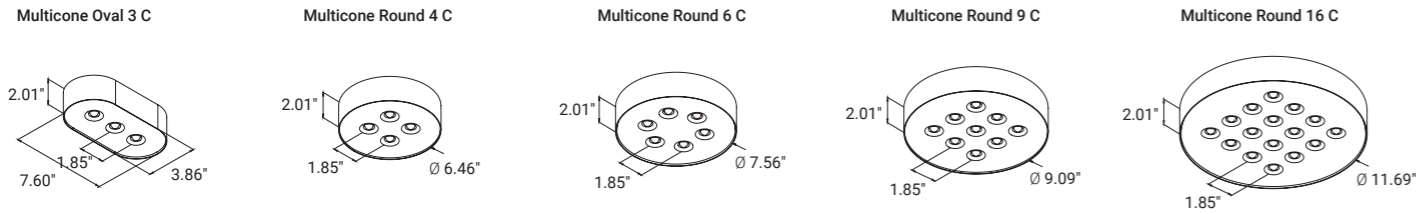

Thanks to the low UGR index (beam angle 60° - UGR < 19), the glare effect is reduced and exclusive lighting quality and absolute visual comfort are achieved.

Multicone Panel suitable for large and small spaces where a stronger lighting accent of a larger size works. Lenses with a 60 ° light distribution provide uniform general illumination that is efficient.

Multicone Round | Oval C

Mounting: ceiling surface
 Dimensions: 7.60 x 3.86 / Ø 6.46 / Ø 7.56 / Ø 9.09 / Ø 11.69 in
 Number of spots: 3 / 4 / 6 / 9 / 16
 Power: 4.7 - 25 W
 Luminous flux* (direct) 655 - 3525 lm
 Optic / beam angle lens 60°
 UGR: <19
 Control : Remote Driver, not included. See datasheet

Colours

- white (RAL9016)
- fog (RAL7038)
- graphite (RAL7024)
- black (RAL9005)

* Fixture lumen output data refer to 4000K.

Multicone Panel C

Mounting: ceiling surface
 Dimensions: 23.62 x 5.51 / 47.24 x 5.51 / 23.62 x 23.62 in
 Number of spots: 12 / 16 / 24
 Power: 16 - 37 W
 Luminous flux* (direct): 2385 - 5290 lm
 Optic / beam angle: lens 60°
 UGR: <19
 Control: Remote Driver, not included. See datasheet

Multicone Panel F***

Mounting: recessed
 Dimensions: 23.43 x 5.51 / 47.05 x 5.51 / 23.43 x 23.43 in
 24.41 x 5.51 / 49.02 x 5.51 / 24.41 x 24.41 in
 Number of spots: 12 / 16 / 24
 Power: 16 - 37 W
 Luminous flux* (direct): 2385 - 5290 lm
 Optic / beam angle: lens 60°
 UGR: <19
 Control: Remote Driver, not included. See datasheet