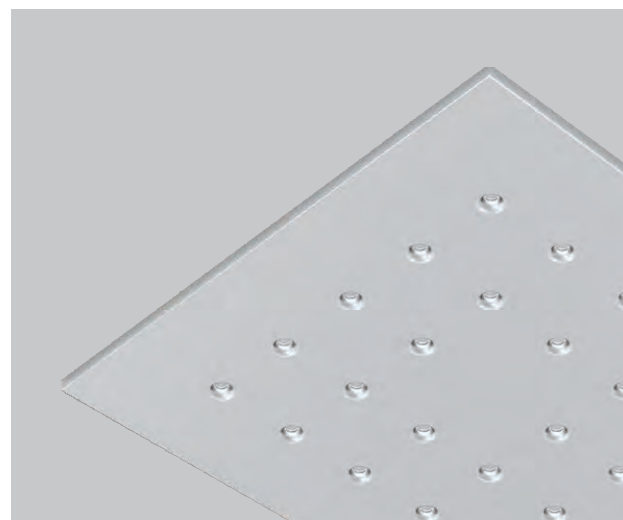

Multicone

Regularity above all

The basic form based on squares and rectangles imposes architectural architectural character. Top-quality materials, energy-saving technology and a variety of finishes make Multicone Square / Rectangular the ideal lighting solution for public and business zones. A separate color has been introduced for personalization housing and front.

The luminaire was made in the innovative Multicone technology consisting in the retraction of the lens with the LED source in the mechanically formed front. Thanks to this treatment the effect of natural, eye-healthy light is achieved.

Thanks to the low UGR index (beam angle 60° - UGR < 19), the glare effect is reduced and exclusive lighting quality and absolute visual comfort are achieved.

Multicone Panel suitable for large and small spaces where a stronger lighting accent of a larger size works. Lenses with a 60 ° light distribution provide uniform general illumination that is efficient.

Multicone Round | Oval C

Mounting: ceiling surface
 Dimensions: 7.60 x 3.86 / Ø 6.46 / Ø 7.56 / Ø 9.09 / Ø 11.69 in
 Number of spots: 3 / 4 / 6 / 9 / 16
 Power: 4.7 - 25 W
 Luminous flux* (direct) 655 - 3525 lm
 Optic / beam angle lens 60°
 UGR: <19
 Control : Remote Driver, not included. See datasheet