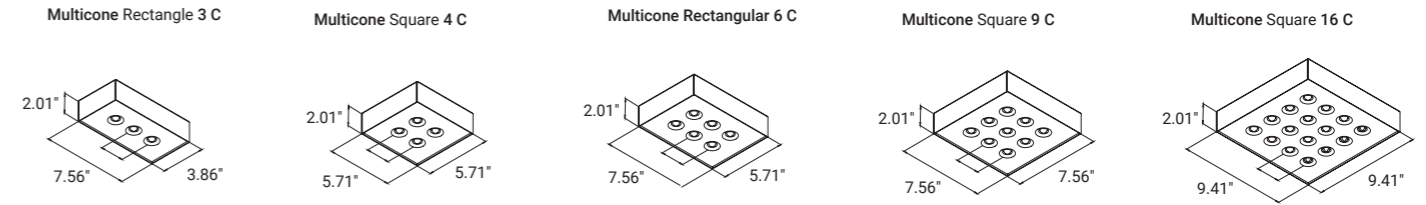

Multicone Round | Oval C

Mounting: ceiling surface
 Dimensions: 7.60 x 3.86 / Ø 6.46 / Ø 7.56 / Ø 9.09 / Ø 11.69 in
 Number of spots: 3 / 4 / 6 / 9 / 16
 Power: 4.7 - 25 W
 Luminous flux* (direct) 655 - 3525 lm
 Optic / beam angle lens 60°
 UGR: <19
 Control : Remote Driver, not included. See datasheet

Multicone Round | Oval F

Mounting: recessed
 Dimensions: 7.40 x 3.70 / Ø 6.30 / Ø 7.40 / Ø 8.94 / Ø 11.54 in
 Number of spots: 3 / 4 / 6 / 9 / 16
 Power: 4.7 - 25 W
 Luminous flux* (direct) 655 - 3525 lm
 Optic / beam angle lens 60°
 UGR: <19
 Control : Remote Driver, not included. See datasheet

Multicone Square | Rectangular C

Mounting: ceiling surface
 Dimensions: 7.56 x 3.86 / 5.71 x 5.71 / 7.56 x 5.71 / 7.56 x 7.56 / 9.41 x 9.41 in
 Number of spots: 3 / 4 / 6 / 9 / 16
 Power: 4.7 - 25 W
 Luminous flux* (direct) 655 - 3525 lm
 Optic / beam angle lens 60°
 UGR: <19
 Control : Remote Driver, not included. See datasheet

Colours

- white (RAL9016)
- fog (RAL7038)
- graphite (RAL7024)
- black (RAL9005)

* Fixture lumen output data refer to 4000K.

Multicone Panel C

Mounting: ceiling surface
 Dimensions: 23.62 x 5.51 / 47.24 x 5.51 / 23.62 x 23.62 in
 Number of spots: 12 / 16 / 24
 Power: 16 - 37 W
 Luminous flux* (direct): 2385 - 5290 lm
 Optic / beam angle: lens 60°
 UGR: <19
 Control: Remote Driver, not included. See datasheet