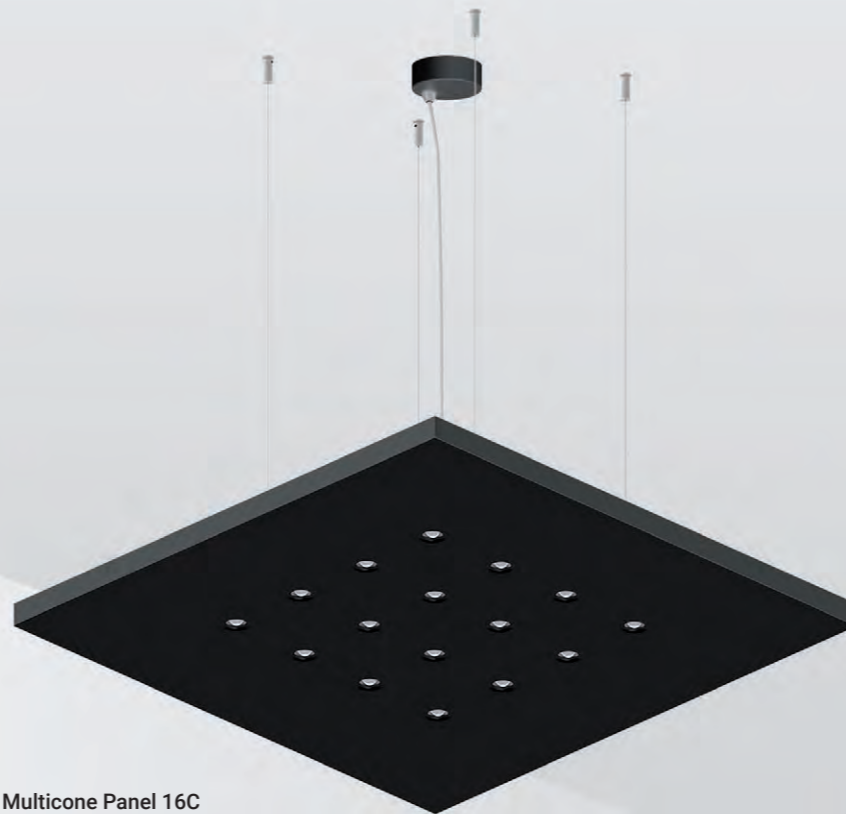

Variants: round, oval, square, rectangular, panel
Installations: ceiling built-on, suspended, built-in
Optic: lens 60°

Multicone Oval 3F
Ceiling

Multicone Panel 24F
Frame

Multicone Round 6F
Frame

Multicone Panel 16C
Suspended

Multicone Square Panel
Wall

Multicone

Unlimited possibilities of exposure

Four types of mounting Multicone luminaires will help to implement the most sophisticated arrangement of every room.

Multicone

Structured performance

The basic geometric shape represents purity and rationality, while the combination of opposing forms gives the room character. Thanks to innovative functions, the level of efficiency has been optimised

Multicone Round | Oval C

Mounting: ceiling surface
 Dimensions: 7.60 x 3.86 / Ø 6.46 / Ø 7.56 / Ø 9.09 / Ø 11.69 in
 Number of spots: 3 / 4 / 6 / 9 / 16
 Power: 4.7 - 25 W
 Luminous flux* (direct) 655 - 3525 lm
 Optic / beam angle lens 60°
 UGR: <19
 Control : Remote Driver, not included. See datasheet