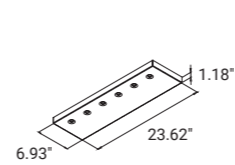

Multicone Panel 24 F