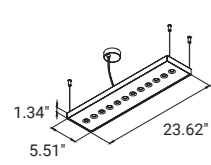

Multicone Panel 12 C with suspensions kit