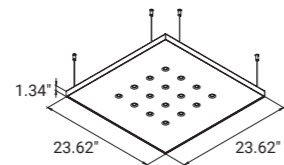

Multicone Panel 16 C with suspensions kit