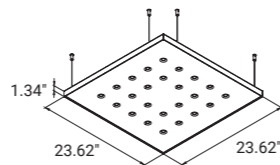

Multicone Panel 24 C with suspensions kit