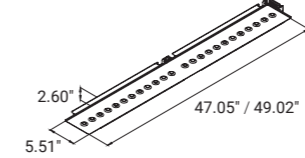

Multicone Panel 24 F