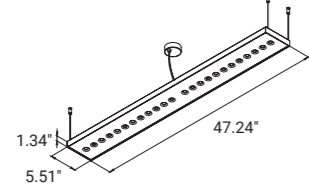

Multicone Panel 24 C with suspensions kit