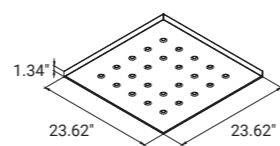

Colours

- white (RAL9016)
- fog (RAL7038)
- graphite (RAL7024)
- black (RAL9005)

* Fixture lumen output data refer to 4000K.

Multicone Panel C

Mounting: ceiling surface
 Dimensions: 23.62 x 5.51 / 47.24 x 5.51 / 23.62 x 23.62 in
 Number of spots: 12 / 16 / 24
 Power: 16 - 37 W
 Luminous flux* (direct): 2385 - 5290 lm
 Optic / beam angle: lens 60°
 UGR: <19
 Control: Remote Driver, not included. See datasheet

Multicone Panel 12 C

Multicone Panel 24 C

Multicone Panel 16 C

Multicone Panel 24 C

Multicone Panel C with suspensions kit**

Mounting: suspended
 Dimensions: 23.62 x 5.51 / 47.24 x 5.51 / 23.62 x 23.62 in
 Number of spots: 12 / 16 / 24
 Power: 16 - 37 W
 Luminous flux* (direct): 2385 - 5290 lm
 Optic / beam angle: lens 60°
 UGR: <19
 Control: Remote Driver, not included. See datasheet