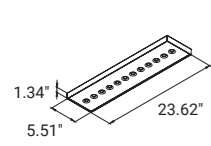

Multicone Panel C

Mounting: ceiling surface
Dimensions: 23.62 x 5.51 / 47.24 x 5.51 / 23.62 x 23.62 in
Number of spots: 12 / 16 / 24
Power: 16 - 37 W
Luminous flux* (direct): 2385 - 5290 lm
Optic / beam angle: lens 60°
UGR: <19
Control: Remote Driver, not included. See datasheet

Multicone Panel 12 C