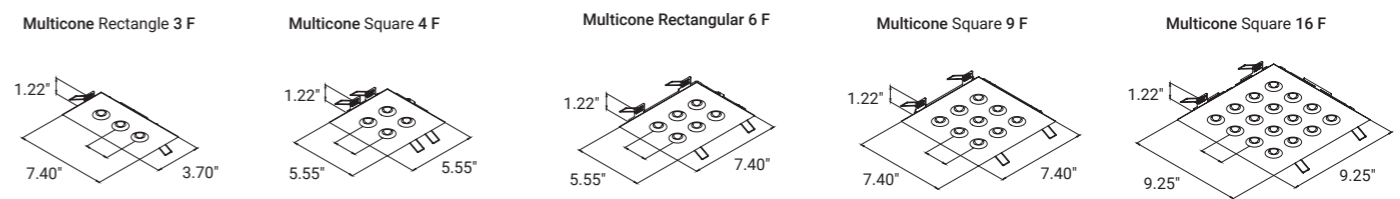

Multicone Round | Oval C

Mounting: ceiling surface
 Dimensions: 7.60 x 3.86 / Ø 6.46 / Ø 7.56 / Ø 9.09 / Ø 11.69 in
 Number of spots: 3 / 4 / 6 / 9 / 16
 Power: 4.7 - 25 W
 Luminous flux* (direct) 655 - 3525 lm
 Optic / beam angle lens 60°
 UGR: <19
 Control : Remote Driver, not included. See datasheet

Multicone Round | Oval F

Mounting: recessed
 Dimensions: 7.40 x 3.70 / Ø 6.30 / Ø 7.40 / Ø 8.94 / Ø 11.54 in
 Number of spots: 3 / 4 / 6 / 9 / 16
 Power: 4.7 - 25 W
 Luminous flux* (direct) 655 - 3525 lm
 Optic / beam angle lens 60°
 UGR: <19
 Control : Remote Driver, not included. See datasheet

Multicone Square | Rectangular C

Mounting: ceiling surface
 Dimensions: 7.56 x 3.86 / 5.71 x 5.71 / 7.56 x 5.71 / 7.56 x 7.56 / 9.41 x 9.41 in
 Number of spots: 3 / 4 / 6 / 9 / 16
 Power: 4.7 - 25 W
 Luminous flux* (direct) 655 - 3525 lm
 Optic / beam angle lens 60°
 UGR: <19
 Control : Remote Driver, not included. See datasheet

Colours

- white (RAL9016)
- fog (RAL7038)
- graphite (RAL7024)
- black (RAL9005)

* Fixture lumen output data refer to 4000K.

Multicone Panel C

Mounting: ceiling surface
 Dimensions: 23.62 x 5.51 / 47.24 x 5.51 / 23.62 x 23.62 in
 Number of spots: 12 / 16 / 24
 Power: 16 - 37 W
 Luminous flux* (direct): 2385 - 5290 lm
 Optic / beam angle: lens 60°
 UGR: <19
 Control: Remote Driver, not included. See datasheet