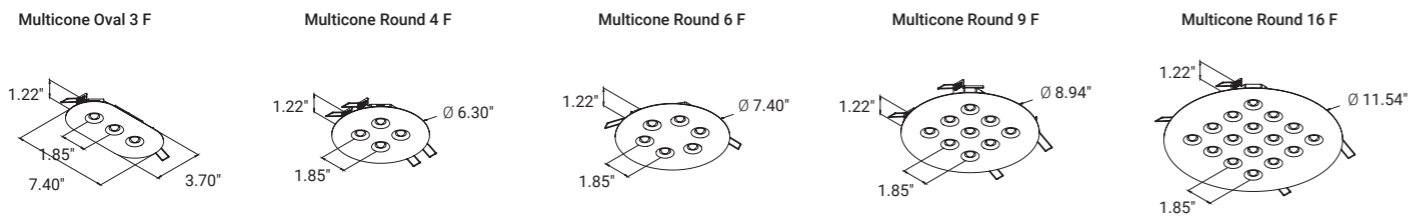

Multicone Round | Oval C

Mounting: ceiling surface
 Dimensions: 7.60 x 3.86 / Ø 6.46 / Ø 7.56 / Ø 9.09 / Ø 11.69 in
 Number of spots: 3 / 4 / 6 / 9 / 16
 Power: 4.7 - 25 W
 Luminous flux* (direct) 655 - 3525 lm
 Optic / beam angle lens 60°
 UGR: <19
 Control : Remote Driver, not included. See datasheet

Multicone Round | Oval F

Mounting: recessed
 Dimensions: 7.40 x 3.70 / Ø 6.30 / Ø 7.40 / Ø 8.94 / Ø 11.54 in
 Number of spots: 3 / 4 / 6 / 9 / 16
 Power: 4.7 - 25 W
 Luminous flux* (direct) 655 - 3525 lm
 Optic / beam angle lens 60°
 UGR: <19
 Control : Remote Driver, not included. See datasheet

Colours

- white (RAL9016)
- fog (RAL7038)
- graphite (RAL7024)
- black (RAL9005)

* Fixture lumen output data refer to 4000K.

Multicone Panel C

Mounting: ceiling surface
 Dimensions: 23.62 x 5.51 / 47.24 x 5.51 / 23.62 x 23.62 in
 Number of spots: 12 / 16 / 24
 Power: 16 - 37 W
 Luminous flux* (direct): 2385 - 5290 lm
 Optic / beam angle: lens 60°
 UGR: <19
 Control: Remote Driver, not included. See datasheet

Multicone Panel F***

Mounting: recessed
 Dimensions: 23.43 x 5.51 / 47.05 x 5.51 / 23.43 x 23.43 in
 24.41 x 5.51 / 49.02 x 5.51 / 24.41 x 24.41 in
 Number of spots: 12 / 16 / 24
 Power: 16 - 37 W
 Luminous flux* (direct): 2385 - 5290 lm
 Optic / beam angle: lens 60°
 UGR: <19
 Control: Remote Driver, not included. See datasheet