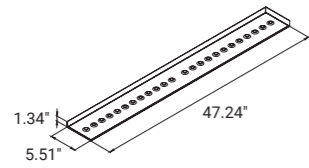

Multicone Panel 24 C