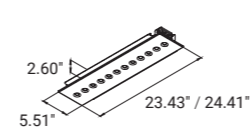

Multicone Panel 12 F