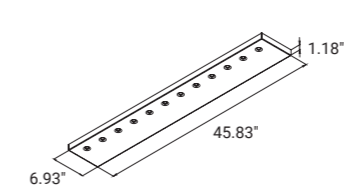

Multicone Panel 16 F