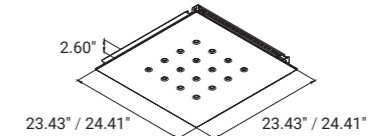

Multicone Panel 16 F