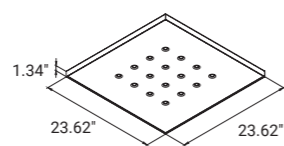

Multicone Panel 16 C