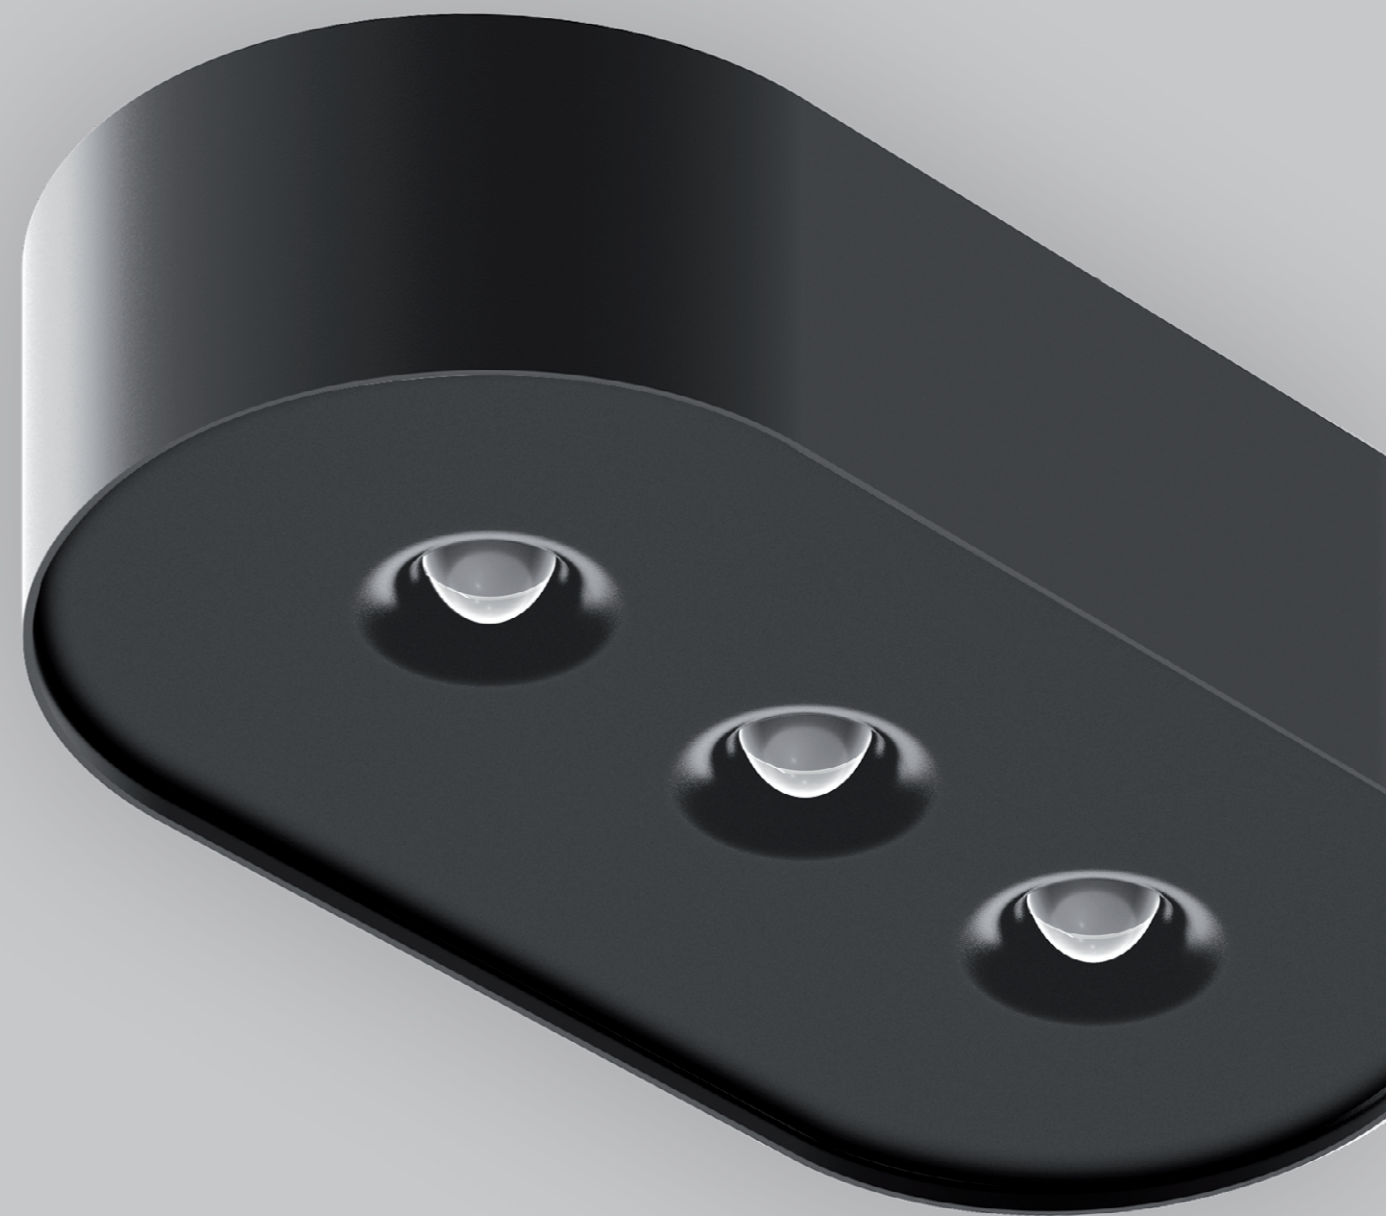

Variants: round, oval, square, rectangular, panel
Installations: ceiling built-on, suspended, built-in
Optic: lens 60°

Multicone Oval 3F
Ceiling

Multicone Panel 24F
Frame

Multicone Round 6F
Frame

Multicone Panel 16C
Suspended

The luminaire was made in the innovative Multicone technology consisting in the retraction of the lens with the LED source in the mechanically formed front. Thanks to this treatment the effect of natural, eye-healthy light is achieved.

Multicone Round | Oval C

Mounting: ceiling surface
 Dimensions: 7.60 x 3.86 / Ø 6.46 / Ø 7.56 / Ø 9.09 / Ø 11.69 in
 Number of spots: 3 / 4 / 6 / 9 / 16
 Power: 4.7 - 25 W
 Luminous flux* (direct) 655 - 3525 lm
 Optic / beam angle lens 60°
 UGR: <19
 Control : Remote Driver, not included. See datasheet

Multicone Round | Oval F

Mounting: recessed
 Dimensions: 7.40 x 3.70 / Ø 6.30 / Ø 7.40 / Ø 8.94 / Ø 11.54 in
 Number of spots: 3 / 4 / 6 / 9 / 16
 Power: 4.7 - 25 W
 Luminous flux* (direct) 655 - 3525 lm
 Optic / beam angle lens 60°
 UGR: <19
 Control : Remote Driver, not included. See datasheet