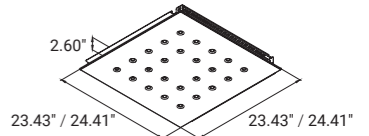

Multicone Panel 12 F

Multicone Panel 24 F

Multicone Panel 16 F

Multicone Panel 24 F

Multicone Rectangular W

Mounting: wall
 Dimensions: 6.93 x 23.62 / 6.93 x 45.83 in
 Number of spots: 6 / 12
 Power: 6 - 56 W
 Luminous flux* (direct): 895 - 2645 lm
 Luminous flux* (indirect): 1610 - 4585 lm
 Optic / beam angle: lens 60°
 UGR: <19
 Control: Remote Driver, not included. See datasheet