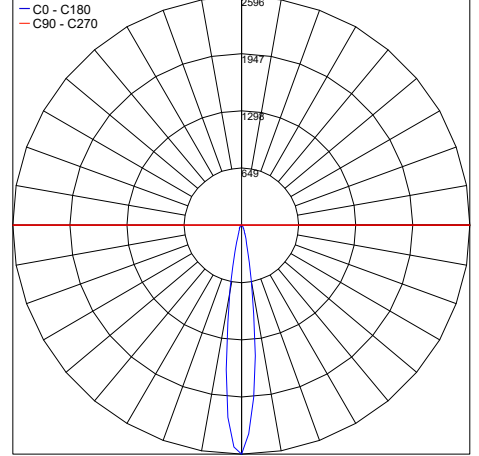

Maximum Candela = 2595.9