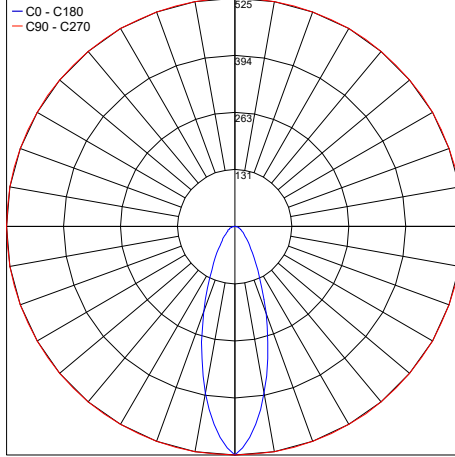

Maximum Candela = 525.5