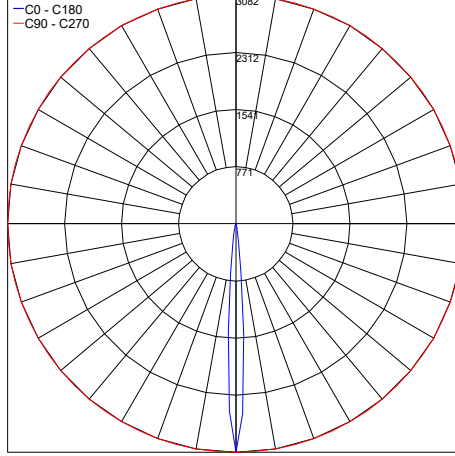

Maximum Candela = 3082.4