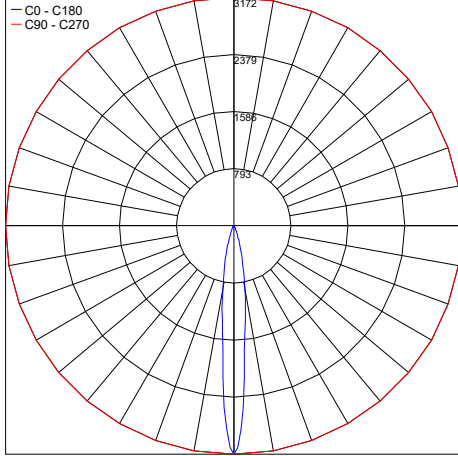

PHOTOMETRIC DATA

Multilens includes the below optics at 2700K

Maximum Candela = 3172.5