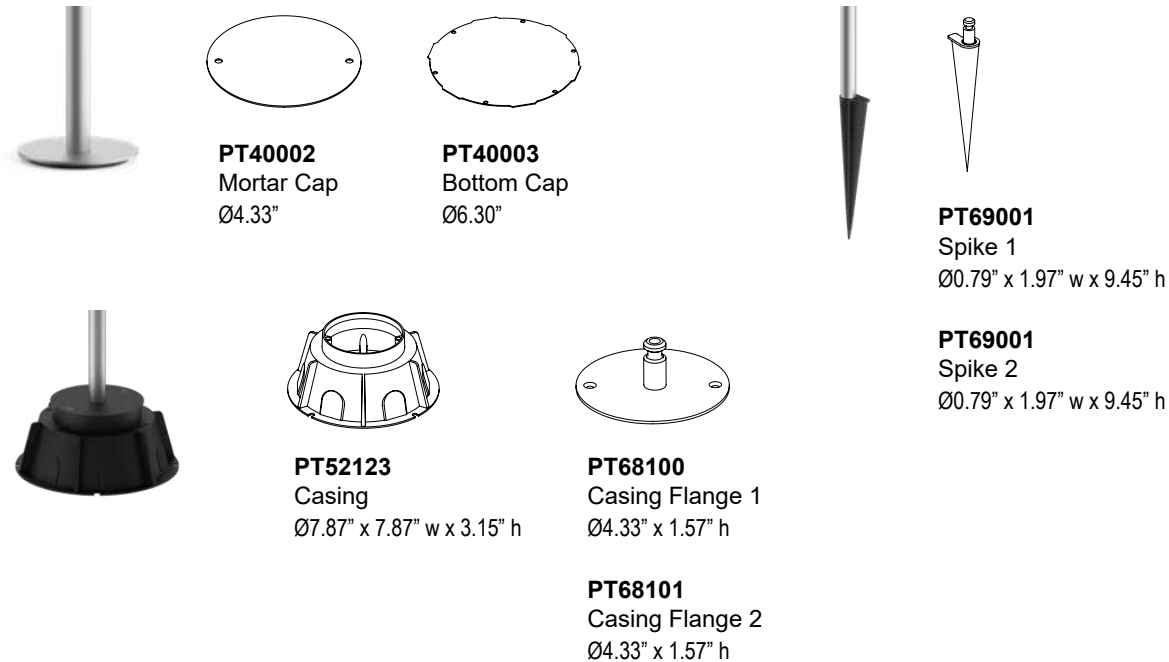

Fixture Dimensions - See page 2

TECHNICAL DATA

Wattage / Input	7W LED or GU10 (Lamp by others)
Power Supply	Remote 12VDC Constant Voltage
Dimming	See Power Supplies on Page 2
Construction	Body: AISI 316L Stainless Steel Lens: Extra-clear Tempered Glass 0.16" Thick
CCT	2200K, 2700K, 3000K or GU10 Lamp by others
BUG Rating	B1-U1-G0 (6°, 10°x35°, 15°, 25°) B0-U1-G0 (35°)
CRI	>80
Delivered Lumens	750 lm (3000K) or Determined by Lamp
Efficacy	107.1 lm/W (3000K) or Determined by Lamp
Optics	Multilens: 6°, 15°, 25°, 38°, 10°x 35°, Wide or Determined by Lamp
Hard Coat Finishes	Inox Natural, Inox Graphite, Inox Bronze
Fixture Dimensions	Ø2.8" x 7.9", 15.8", 31.5" h
IP Rating	IP66
Impact Resistance	IK08
Warranty	10 Years Against Corrosion 5 Years on Electrical Components

ORDERING INFORMATION

Example: SPT5017034BS.US. Power Supplies / Accessories sold separately.

SPT50170					.US
Model No.	CCT	Height	Finishes	Fixing	
SPT50170	1 - GU4 Lamp - Bulb by Others 2 - 2700K 3 - 3000K 4 - 2200K	2 - 7.87" 4 - 15.75" 8 - 31.50"	N - Inox Natural G - Inox Graphite B - Inox Bronze	F - On Mounting Plate S - On Spike (included)	.US

Job Name/Date:

Fixture Type Designation:

FIXTURE DIMENSIONS

FOCAL D-70

FINISHES

SUGGESTED POWER SUPPLIES

12VDC

Part Number	Description	Input/Output	# of Fixtures	
			D-50	D-70
PPLT00654	0-10V Dimming	120-277VAC to 12VDC, 50W, Class 2	1-13	1-8
PPLT00506	Non-Dim	120-277VAC to 12VDC, 60W, Class 2, DAMP	1-16	1-9
PPLT00721	ELV/TRIAC & 0-10V to 0.1%	120-277VAC to 12VDC, 100W, Class 2, WET/DAMP	1-26	1-16

For other power supply options consult factory.

ACCESSORIES

Job Name/Date:

Fixture Type Designation:

PHOTOMETRIC DATA

Multilens includes the below optics at 2700K

Maximum Candela = 3172.5

PHOTOMETRIC FILENAME : FOCAL D-50 / D-70 2700K 6°