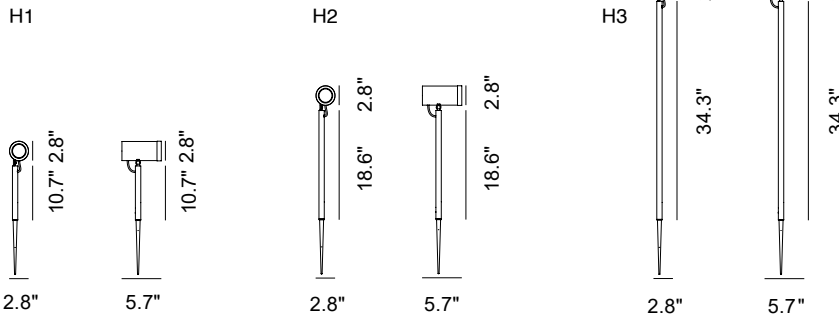

Fixture Dimensions - See page 2

TECHNICAL DATA

Wattage / Input	7W LED or GU10 (Lamp by others)
Power Supply	Remote 12VDC Constant Voltage
Dimming	See Power Supplies on Page 2
Construction	Body: AISI 316L Stainless Steel Lens: Extra-clear Tempered Glass 0.16" Thick
CCT	2200K, 2700K, 3000K or GU10 Lamp by others
BUG Rating	B1-U1-G0 (6°, 10°x35°, 15°, 25°) B0-U1-G0 (35°)
CRI	>80
Delivered Lumens	750 lm (3000K) or Determined by Lamp
Efficacy	107.1 lm/W (3000K) or Determined by Lamp
Optics	Multilens: 6°, 15°, 25°, 38°, 10°x 35°, Wide or Determined by Lamp
Hard Coat Finishes	Inox Natural, Inox Graphite, Inox Bronze
Fixture Dimensions	Ø2.8" x 7.9", 15.8", 31.5" h
IP Rating	IP66
Impact Resistance	IK08
Warranty	10 Years Against Corrosion 5 Years on Electrical Components

ORDERING INFORMATION

Example: SPT5017034BS.US. Power Supplies / Accessories sold separately.

SPT50170					.US
Model No.	CCT	Height	Finishes	Fixing	
SPT50170	1 - GU4 Lamp - Bulb by Others 2 - 2700K 3 - 3000K 4 - 2200K	2 - 7.87" 4 - 15.75" 8 - 31.50"	N - Inox Natural G - Inox Graphite B - Inox Bronze	F - On Mounting Plate S - On Spike (included)	.US

Job Name/Date:

Fixture Type Designation:

FIXTURE DIMENSIONS

FOCAL D-70

FINISHES

SUGGESTED POWER SUPPLIES

12VDC

Part Number	Description	Input/Output	# of Fixtures	
			D-50	D-70
PPLT00654	0-10V Dimming	120-277VAC to 12VDC, 50W, Class 2	1-13	1-8
PPLT00506	Non-Dim	120-277VAC to 12VDC, 60W, Class 2, DAMP	1-16	1-9
PPLT00721	ELV/TRIAC & 0-10V to 0.1%	120-277VAC to 12VDC, 100W, Class 2, WET/DAMP	1-26	1-16