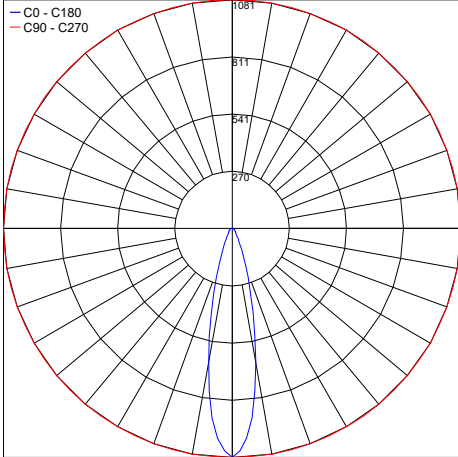

Maximum Candela = 1081.0