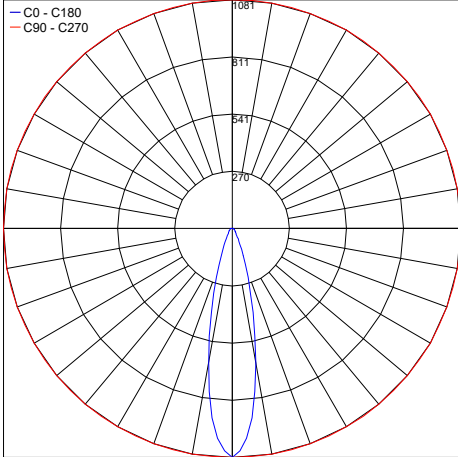

Fixture Dimensions - See page 2

TECHNICAL DATA

| | |
|---------------------------|--|
| Wattage / Input | 7W LED or GU10 (Lamp by others) |
| Power Supply | Remote 12VDC Constant Voltage |
| Dimming | See Power Supplies on Page 2 |
| Construction | Body: AISI 316L Stainless Steel Lens: Extra-clear Tempered Glass 0.16" Thick |
| CCT | 2700K, 3000K, 4000K or GU10 Lamp by others |
| BUG Rating | B1-U1-G0 (6°, 10°x35°, 15°, 25°) B0-U1-G0 (35°) |
| CRI | >80 |
| Delivered Lumens | 750 lm (3000K) or Determined by Lamp |
| Efficacy | 107.1 lm/W (3000K) or Determined by Lamp |
| Optics | Multilens: 6°, 15°, 25°, 38°, 10°x 35°, Wide or Determined by Lamp |
| Hard Coat Finishes | Inox Natural, Inox Graphite, Inox Bronze |
| Fixture Dimensions | Ø2.8" x 7.9", 15.8", 31.5" h |
| IP Rating | IP66 |
| Impact Resistance | IK08 |
| Warranty | 10 Years Against Corrosion 5 Years on Electrical Components |

PT68101
Casing Flange 2
Ø4.33" x 1.57" h

Job Name/Date:

Fixture Type Designation:

PHOTOMETRIC DATA

Multilens includes the below optics at 2700K

Maximum Candela = 3172.5

PHOTOMETRIC FILENAME : FOCAL D-50 / D-70 2700K 6°

Maximum Candela = 3082.4

PHOTOMETRIC FILENAME : FOCAL D-50 / D-70 2700K 10°X35°

Maximum Candela = 2595.9

PHOTOMETRIC FILENAME : FOCAL D-50 2700K 15° - PT5025020B.IES

Maximum Candela = 1081.0

PHOTOMETRIC FILENAME : FOCAL D-50 / D-70 2700K 25°

Maximum Candela = 525.5

PHOTOMETRIC FILENAME : FOCAL D-50 2700K 35° - PT5025020B.IES

Job Name/Date:

Fixture Type Designation: