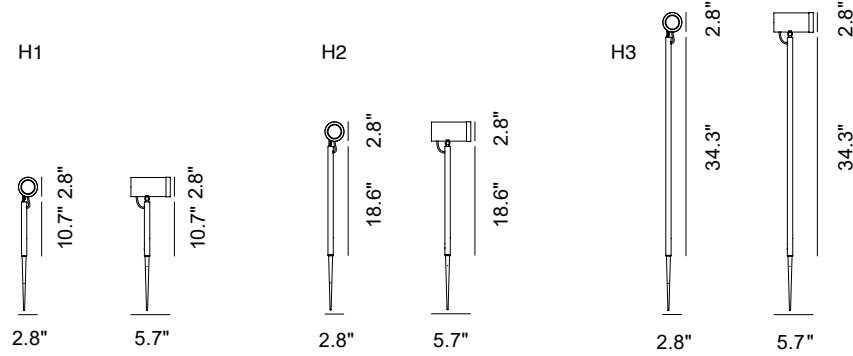

FIXTURE DIMENSIONS

FOCAL D-70