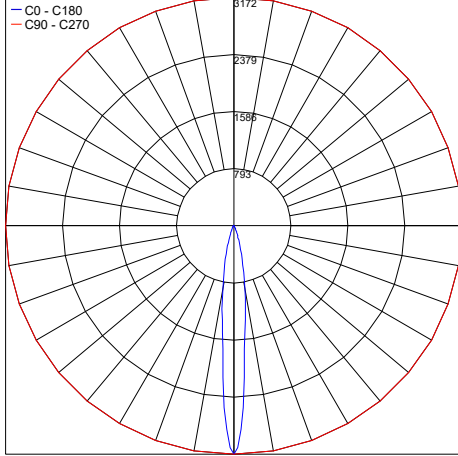

Fixture Dimensions - See page 2

TECHNICAL DATA

| | |
|---------------------------|--|
| Wattage / Input | 7W LED or GU10 (Lamp by others) |
| Power Supply | Remote 12VDC Constant Voltage |
| Dimming | See Power Supplies on Page 2 |
| Construction | Body: AISI 316L Stainless Steel Lens: Extra-clear Tempered Glass 0.16" Thick |
| CCT | 2700K, 3000K, 4000K or GU10 Lamp by others |
| BUG Rating | B1-U1-G0 (6°, 10°x35°, 15°, 25°) B0-U1-G0 (35°) |
| CRI | >80 |
| Delivered Lumens | 750 lm (3000K) or Determined by Lamp |
| Efficacy | 107.1 lm/W (3000K) or Determined by Lamp |
| Optics | Multilens: 6°, 15°, 25°, 38°, 10°x 35°, Wide or Determined by Lamp |
| Hard Coat Finishes | Inox Natural, Inox Graphite, Inox Bronze |
| Fixture Dimensions | Ø2.8" x 7.9", 15.8", 31.5" h |
| IP Rating | IP66 |
| Impact Resistance | IK08 |
| Warranty | 10 Years Against Corrosion 5 Years on Electrical Components |

PT68101
Casing Flange 2
Ø4.33" x 1.57" h

Job Name/Date:

Fixture Type Designation:

PHOTOMETRIC DATA

Multilens includes the below optics at 2700K

Maximum Candela = 3172.5

PHOTOMETRIC FILENAME : FOCAL D-50 / D-70 2700K 6°

Maximum Candela = 3082.4

PHOTOMETRIC FILENAME : FOCAL D-50 / D-70 2700K 10°X35°

Maximum Candela = 2595.9

PHOTOMETRIC FILENAME : FOCAL D-50 2700K 15° - PT5025020B.IES

Maximum Candela = 1081.0

PHOTOMETRIC FILENAME : FOCAL D-50 / D-70 2700K 25°

Maximum Candela = 525.5

PHOTOMETRIC FILENAME : FOCAL D-50 2700K 35° - PT5025020B.IES

Job Name/Date:

Fixture Type Designation: