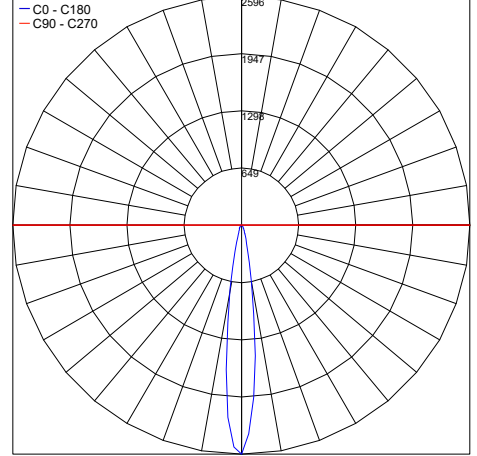

Fixture Dimensions - See page 2

TECHNICAL DATA

| | |
|---------------------------|--|
| Wattage / Input | 7W LED or GU10 (Lamp by others) |
| Power Supply | Remote 12VDC Constant Voltage |
| Dimming | See Power Supplies on Page 2 |
| Construction | Body: AISI 316L Stainless Steel Lens: Extra-clear Tempered Glass 0.16" Thick |
| CCT | 2700K, 3000K, 4000K or GU10 Lamp by others |
| BUG Rating | B1-U1-G0 (6°, 10°x35°, 15°, 25°) B0-U1-G0 (35°) |
| CRI | >80 |
| Delivered Lumens | 750 lm (3000K) or Determined by Lamp |
| Efficacy | 107.1 lm/W (3000K) or Determined by Lamp |
| Optics | Multilens: 6°, 15°, 25°, 38°, 10°x 35°, Wide or Determined by Lamp |
| Hard Coat Finishes | Inox Natural, Inox Graphite, Inox Bronze |
| Fixture Dimensions | Ø2.8" x 7.9", 15.8", 31.5" h |
| IP Rating | IP66 |
| Impact Resistance | IK08 |
| Warranty | 10 Years Against Corrosion 5 Years on Electrical Components |

PT68101
Casing Flange 2
Ø4.33" x 1.57" h

Job Name/Date:

Fixture Type Designation:

PHOTOMETRIC DATA

Multilens includes the below optics at 2700K

Maximum Candela = 3172.5

PHOTOMETRIC FILENAME : FOCAL D-50 / D-70 2700K 6°

Maximum Candela = 3082.4

PHOTOMETRIC FILENAME : FOCAL D-50 / D-70 2700K 10°X35°

Maximum Candela = 2595.9

PHOTOMETRIC FILENAME : FOCAL D-50 2700K 15° - PT5025020B.IES

Maximum Candela = 1081.0

PHOTOMETRIC FILENAME : FOCAL D-50 / D-70 2700K 25°