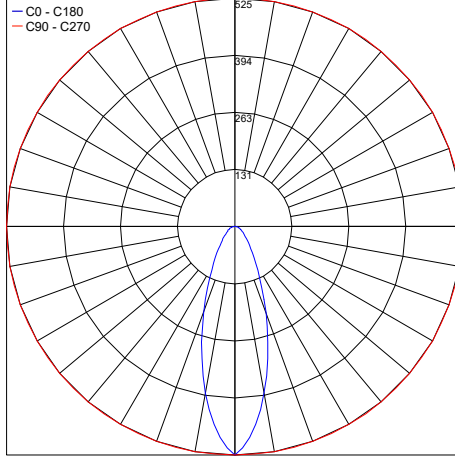

Fixture Dimensions - See page 2

TECHNICAL DATA

| | |
|---------------------------|--|
| Wattage / Input | 7W LED or GU10 (Lamp by others) |
| Power Supply | Remote 12VDC Constant Voltage |
| Dimming | See Power Supplies on Page 2 |
| Construction | Body: AISI 316L Stainless Steel Lens: Extra-clear Tempered Glass 0.16" Thick |
| CCT | 2700K, 3000K, 4000K or GU10 Lamp by others |
| BUG Rating | B1-U1-G0 (6°, 10°x35°, 15°, 25°) B0-U1-G0 (35°) |
| CRI | >80 |
| Delivered Lumens | 750 lm (3000K) or Determined by Lamp |
| Efficacy | 107.1 lm/W (3000K) or Determined by Lamp |
| Optics | Multilens: 6°, 15°, 25°, 38°, 10°x 35°, Wide or Determined by Lamp |
| Hard Coat Finishes | Inox Natural, Inox Graphite, Inox Bronze |
| Fixture Dimensions | Ø2.8" x 7.9", 15.8", 31.5" h |
| IP Rating | IP66 |
| Impact Resistance | IK08 |
| Warranty | 10 Years Against Corrosion 5 Years on Electrical Components |

Maximum Candela = 3082.4

PHOTOMETRIC FILENAME : FOCAL D-50 / D-70 2700K 10°X35°

Maximum Candela = 2595.9

PHOTOMETRIC FILENAME : FOCAL D-50 2700K 15° - PT5025020B.IES

Maximum Candela = 1081.0

PHOTOMETRIC FILENAME : FOCAL D-50 / D-70 2700K 25°

Maximum Candela = 525.5

PHOTOMETRIC FILENAME : FOCAL D-50 2700K 35° - PT5025020B.IES

Job Name/Date:

Fixture Type Designation: