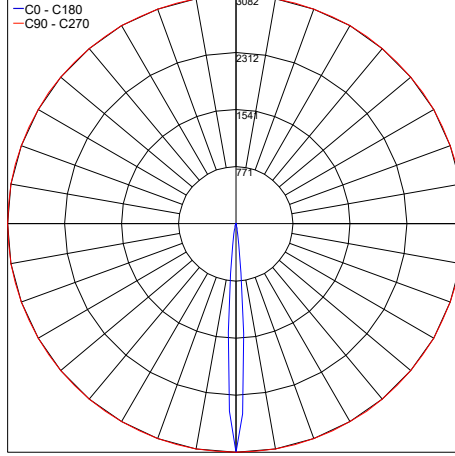

Fixture Dimensions - See page 2

TECHNICAL DATA

| | |
|---------------------------|--|
| Wattage / Input | 7W LED or GU10 (Lamp by others) |
| Power Supply | Remote 12VDC Constant Voltage |
| Dimming | See Power Supplies on Page 2 |
| Construction | Body: AISI 316L Stainless Steel Lens: Extra-clear Tempered Glass 0.16" Thick |
| CCT | 2700K, 3000K, 4000K or GU10 Lamp by others |
| BUG Rating | B1-U1-G0 (6°, 10°x35°, 15°, 25°) B0-U1-G0 (35°) |
| CRI | >80 |
| Delivered Lumens | 750 lm (3000K) or Determined by Lamp |
| Efficacy | 107.1 lm/W (3000K) or Determined by Lamp |
| Optics | Multilens: 6°, 15°, 25°, 38°, 10°x 35°, Wide or Determined by Lamp |
| Hard Coat Finishes | Inox Natural, Inox Graphite, Inox Bronze |
| Fixture Dimensions | Ø2.8" x 7.9", 15.8", 31.5" h |
| IP Rating | IP66 |
| Impact Resistance | IK08 |
| Warranty | 10 Years Against Corrosion 5 Years on Electrical Components |

PT68101
Casing Flange 2
Ø4.33" x 1.57" h

Job Name/Date:

Fixture Type Designation:

PHOTOMETRIC DATA

Multilens includes the below optics at 2700K

Maximum Candela = 3172.5

PHOTOMETRIC FILENAME : FOCAL D-50 / D-70 2700K 6°

Maximum Candela = 3082.4

PHOTOMETRIC FILENAME : FOCAL D-50 / D-70 2700K 10°X35°

Maximum Candela = 2595.9

PHOTOMETRIC FILENAME : FOCAL D-50 2700K 15° - PT5025020B.IES

Maximum Candela = 1081.0

PHOTOMETRIC FILENAME : FOCAL D-50 / D-70 2700K 25°