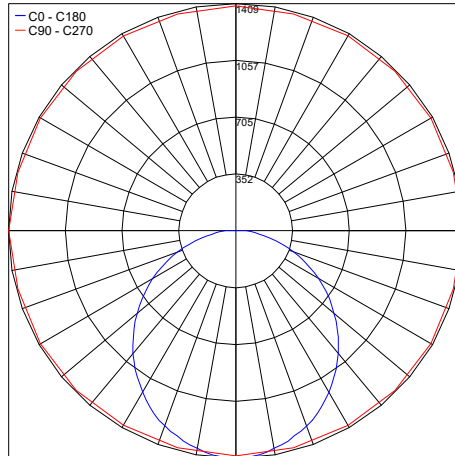

Maximum Candela = 1409.1