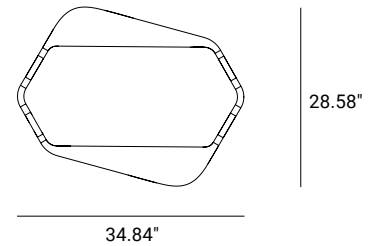

GORGET CONSTELLATION 1

Gorget, designed by Karim Rashid, is a series of sleek, futuristic luminaires rooted in modular elements that come together to form the collection of three styles. Constellation is composed of interlocking rings that can be woven into captivating hanging sculptures, Linear is a system ideal for accentuating corridors and hallways, and Wall is a sconce to adorn surfaces. Gorget Constellation 1 is the smallest of 3 sizes of the suspended version. It is 34.8" x 28.6" with downlight only light in 3 color temperatures 14 standard finishes.

TECHNICAL DATA

Wattage / Input	30W (700mA)
Power Supply	Remote, not included. See page 2
Construction	Body: High Impact PMMA (Acrylic) Lens: Satin Diffuser
CCT	2700K, 3000K, 4000K
CRI	>90
Delivered Lumens	3870 lm (3000K)
Efficacy	129 lm/W (3000K)
Optics	Direct
Lumen Maintenance	50,000 hrs L80, B10 (Ta 25°C)
Color Consistency	3-Step MacAdam
Finishes	14 Standard - see below and chart on page 2
Fixture Dimensions	34.8" l x 28.6" w x 0.9" h
IP Rating	IP20

Fixture Dimensions

ORDERING INFORMATION

Example: IO5.4011.0111.1561.B0.US. Power Supplies ordered separately.

IO5.4011		1			.US	
Model No.	Suspension Length	Power	CCT	Finish		
IO5.4011	0111 - 59.05"	1 - Remote	561 - 2700K	B0 - Classic Black	I0 - Night	.US
	0131 - 118.11"		661 - 3000K	W0 - Cream White	H0 - Dark Honey	
			761 - 4000K	T0 - Titan	E0 - White Gold	
				S0 - Silver	L0 - Light Gold	
				D0 - Deep Green	G0 - Gold	
				O0 - Ocean	C0 - Cooper	
				R0 - Royal Red	P0 - Karim Pink	

Maximum Candela = 1479.7

PHOTOMETRIC FILENAME : GORGET_CONSTELLATION_1_4000K_SATINE_CC_HE_885MM.IES

Job Name/Date:

Fixture Type Designation: