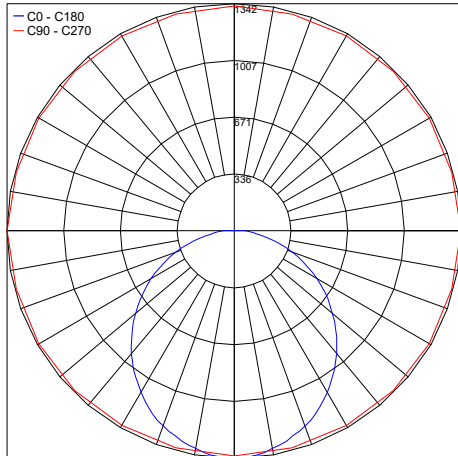

FINISHES

	classic black		deep green		dark honey		cooper
	cream white		ocean		white gold		karim pink
	titan		royal red		light gold		
	silver		night		gold		

SUGGESTED POWER SUPPLIES

700mA - 30W

Part Number	Description	Input/Output	# of Fixtures
PPLT00480-P	0-10V Dimming to 1.0%	120-277VAC to 700mA, 30W, Class 2, DAMP	1-1
PPLT00261	Leading / Trailing Edge Dimming to 10% (120V only)	120-277VAC to 700mA, 32W, Class 2	1-1
PPLT00467-P	0-10V Dimming to 1.0%	120-277VAC to 700mA, 50W, Class 2, DAMP	1-1
PPLT00561-P	0-10V Dimming to 0.1%	120-277VAC to 700mA, 100W, Class 2, DAMP	1-1

Suggested Lutron Compatible

Part Number	Option	Lutron SKU	Dim Range	Description	Input/Output	# of Fixtures
PPLT00181	L3DAE / L3DA3W	L3DA	100%-1%	Hi-Lume™ 1% EcoSystem™ or 1% 3-Wire LED Driver	120-277VAC to 700mA, 38W, Class 2	1-1

For other power supply options consult factory.

PHOTOMETRIC DATA

Maximum Candela = 1342.1