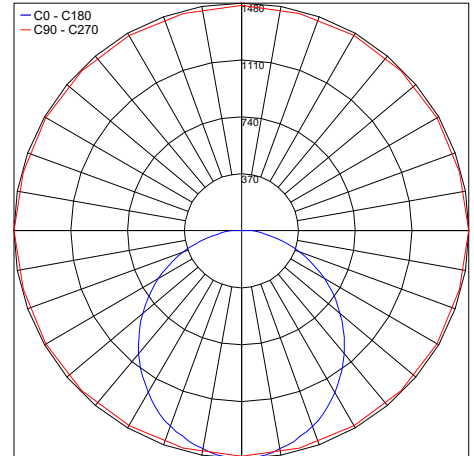

Maximum Candela = 1479.7