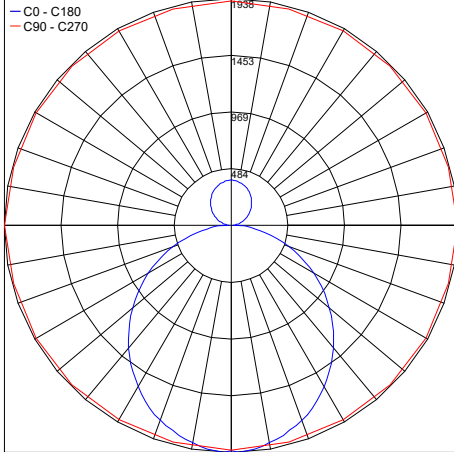

PHOTOMETRIC DATA

Maximum Candela = 1937.6