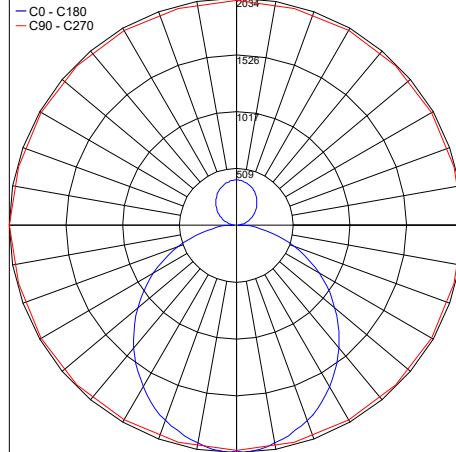

Maximum Candela = 2034.4