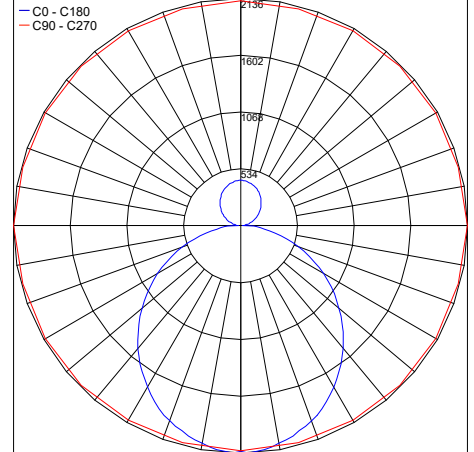

Maximum Candela = 2136.1