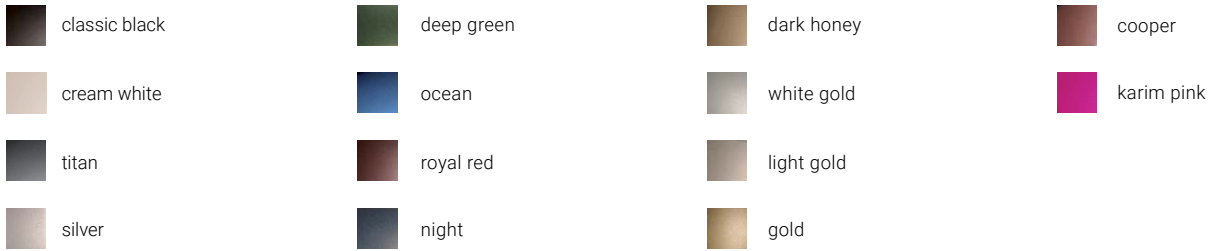

FINISHES

SUGGESTED POWER SUPPLIES

1050mA - 52W

Part Number	Description	Input/Output	# of Fixtures
PPLT00588-P	0-10V Dimming to 0.1%	120-277VAC to 1050mA, 68W, Class 2	1-1

For other power supply options consult factory.