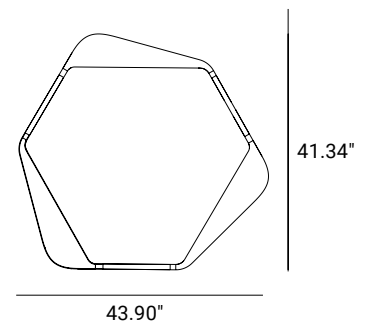

GORGET CONSTELLATION 3

Gorget, designed by Karim Rashid, is a series of sleek, futuristic luminaires rooted in modular elements that come together to form the collection of three styles. Constellation is composed of interlocking rings that can be woven into captivating hanging sculptures, Linear is a system ideal for accentuating corridors and hallways, and Wall is a sconce to adorn surfaces. Gorget Constellation 3 is the largest of 3 sizes of the suspended version. It is 43.9" x 41.3" with downlight or up/down light in 3 color temperatures 14 standard finishes.

TECHNICAL DATA

Wattage / Input	45W + 7.5W (1050mA)
Power Supply	Remote, not included. See page 2
Construction	Body: High Impact PMMA (Acrylic) Lens: Satin Diffuser
CCT	2700K, 3000K, 4000K
CRI	>90
Delivered Lumens	Direct: 5805 lm (3000K) Indirect: 900 lm (3000K)
Efficacy	Direct: 129 lm/W (3000K) Indirect: 120 lm/W (3000K)
Optics	Direct/Indirect
Lumen Maintenance	50,000 hrs L80, B10 (Ta 25°C)
Color Consistency	3-Step MacAdam
Finishes	14 Standard - see below and chart on page 2
Fixture Dimensions	43.9" l x 41.3" w x 0.9" h
IP Rating	IP20

Fixture Dimensions

ORDERING INFORMATION

Example: IO5.4013.0371.1561.B0.US. Power Supplies ordered separately.

IO5.4013		1				.US
Model No.	Suspension Length	Power	CCT	Finish		
IO5.4013	0371 - 59.05" 0381 - 118.11"	1 - Remote	561 - 2700K 661 - 3000K 761 - 4000K	B0 - Classic Black W0 - Cream White T0 - Titan S0 - Silver D0 - Deep Green O0 - Ocean R0 - Royal Red	I0 - Night H0 - Dark Honey E0 - White Gold L0 - Light Gold G0 - Gold C0 - Cooper P0 - Karim Pink	.US

For other power supply options consult factory.

PHOTOMETRIC DATA

Maximum Candela = 1937.6

PHOTOMETRIC FILENAME : GORGET_CONSTELLATION_3_2700K_SATINE_CC_HE_1115MM.IES

Maximum Candela = 2034.4

PHOTOMETRIC FILENAME : GORGET_CONSTELLATION_3_3000K_SATINE_CC_HE_1115MM.IES