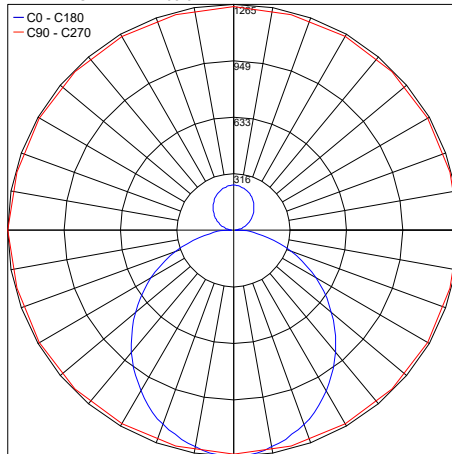

Maximum Candela = 1265.3

PHOTOMETRIC FILENAME : GORGET_LINE_1_SET_3000K_SATINE_CC_HE_1660MM.IES

Maximum Candela = 1328.7