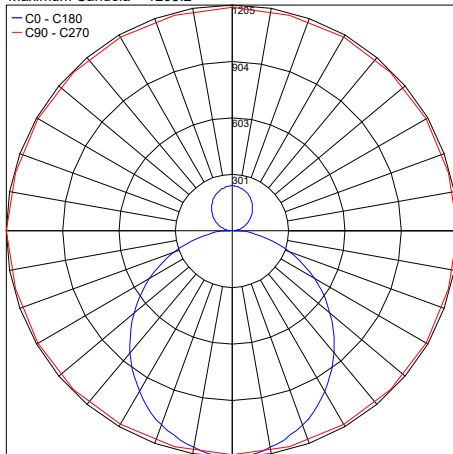

PHOTOMETRIC DATA

Maximum Candela = 1205.2