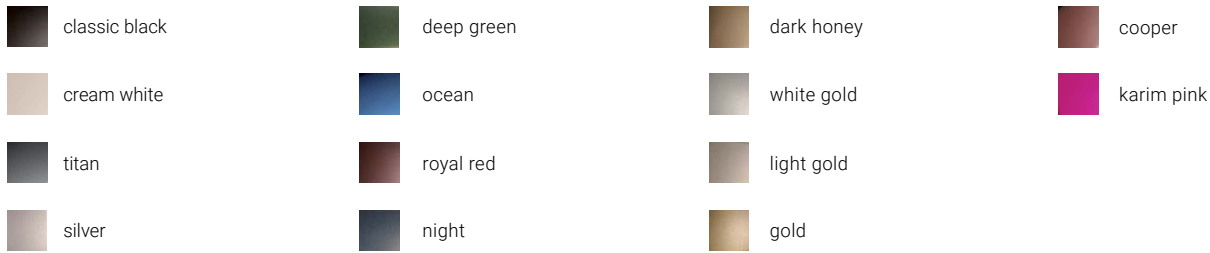

FINISHES

SUGGESTED POWER SUPPLIES

700mA - 32.5W

Part Number	Description	Input/Output	# of Fixtures
PPLT00467-P	0-10V Dimming to 1.0%	120-277VAC to 700mA, 50W, Class 2, DAMP	1-1
PPLT00561-P	0-10V Dimming to 0.1%	120-277VAC to 700mA, 100W, Class 2	1-1

Suggested Lutron Compatible

Part Number	Option	Lutron SKU	Dim Range	Description	Input/Output	# of Fixtures
PPLT00181	L3DAE / L3DA3W	L3DA	100%-1%	Hi-Lume™ 1% EcoSystem™ or 1% 3-Wire LED Driver	120-277VAC to 700mA, 38W, Class 2	1-1

For other power supply options consult factory.