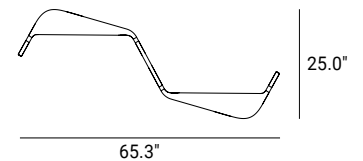

GORGET LINE 1

Gorget, designed by Karim Rashid, is a series of sleek, futuristic luminaires rooted in modular elements that come together to form the collection of three styles. Constellation is composed of interlocking rings that can be woven into captivating hanging sculptures, Linear is a system ideal for accentuating corridors and hallways, and Wall is a sconce to adorn surfaces. Gorget Line 1 is the smallest of 3 lengths for the linear suspended version. It is 65.3" in length with downlight or up/down light in 3 color temperatures 14 standard finishes.

TECHNICAL DATA

Wattage / Input	30W + 2.5W (700mA)
Power Supply	Remote, not included. See page 2
Construction	Body: High Impact PMMA (Acrylic) Lens: Satin Diffuser
CCT	2700K, 3000K, 4000K
CRI	>90
Delivered Lumens	Direct: 3870 lm (3000K) Indirect: 300 lm (3000K)
Efficacy	Direct: 129 lm/W (3000K) Indirect: 120 lm/W (3000K)
Optics	Direct / Indirect
Lumen Maintenance	50,000 hrs L80, B10 (Ta 25°C)
Color Consistency	3-Step MacAdam
Finishes	14 Standard - see below and chart on page 2
Fixture Dimensions	65.3" l x 25.0" w x 0.9" h
IP Rating	IP20

Fixture Dimensions

ORDERING INFORMATION

Example: IO5.4001.0171.1561.B0.US. Power Supplies ordered separately.

IO5.4001		1				.US
Model No.	Suspension Length	Power	CCT	Finish		
IO5.4001	0171 - 59.05"	1 - Remote	561 - 2700K	B0 - Classic Black	I0 - Night	.US
	0180 - 118.11"		661 - 3000K	W0 - Cream White	H0 - Dark Honey	
			761 - 4000K	T0 - Titan	E0 - White Gold	
				S0 - Silver	L0 - Light Gold	
				D0 - Deep Green	G0 - Gold	
				O0 - Ocean	C0 - Cooper	
				R0 - Royal Red	P0 - Karim Pink	