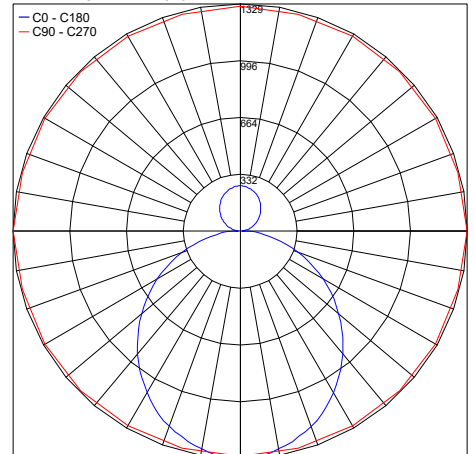

PHOTOMETRIC FILENAME : GORGET_LINE_1_SET_4000K_SATINE_CC_HE_1660MM.IES

Job Name/Date:

Fixture Type Designation: