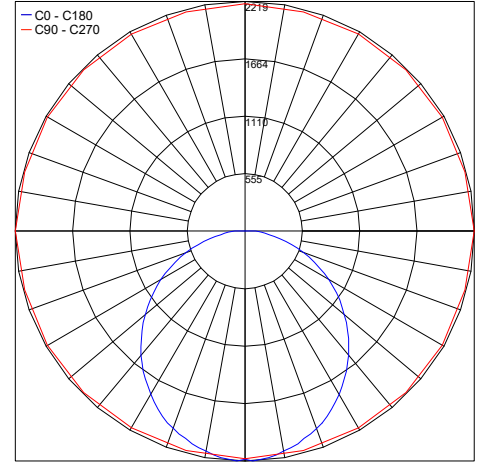

## PHOTOMETRIC DATA

Maximum Candela = 2013.1

PHOTOMETRIC FILENAME : GORGET\_LINE\_3\_SET\_2700K\_SATINE\_CC\_HE\_2317MM.IES

Maximum Candela = 2113.6

PHOTOMETRIC FILENAME : GORGET\_LINE\_3\_SET\_3000K\_SATINE\_CC\_HE\_2317MM.IES

Maximum Candela = 2219.2

PHOTOMETRIC FILENAME : GORGET\_LINE\_3\_SET\_4000K\_SATINE\_CC\_HE\_2317MM.IES

Job Name/Date:

Fixture Type Designation: