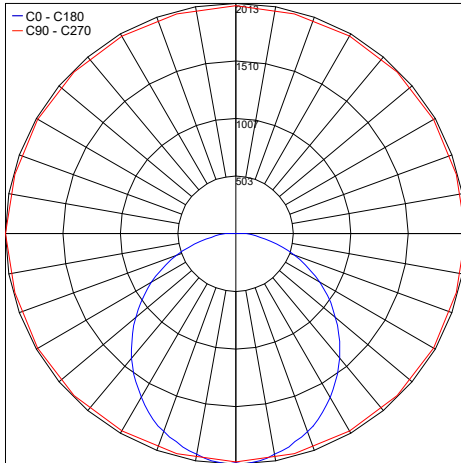

## SUGGESTED POWER SUPPLIES

1050mA - 40W

Part Number	Description	Input/Output	# of Fixtures
<a href="#">PPLT00467-P</a>	0-10V Dimming to 1.0%	120-277VAC to 1050mA, 50W, Class 2, DAMP	1-1
<a href="#">PPLT00558-P</a>	0-10V Dimming to 0.1%	120-277VAC to 1050mA, 68W, Class 2	1-1
<a href="#">PPLT00679</a>	0-10V Dimming to 10%	120-277VAC to 1050mA, 100W, Class 2	2-2

## PHOTOMETRIC DATA

Maximum Candela = 2013.1

PHOTOMETRIC FILENAME : GORGET\_LINE\_3\_SET\_2700K\_SATINE\_CC\_HE\_2317MM.IES

Maximum Candela = 2113.6

PHOTOMETRIC FILENAME : GORGET\_LINE\_3\_SET\_3000K\_SATINE\_CC\_HE\_2317MM.IES