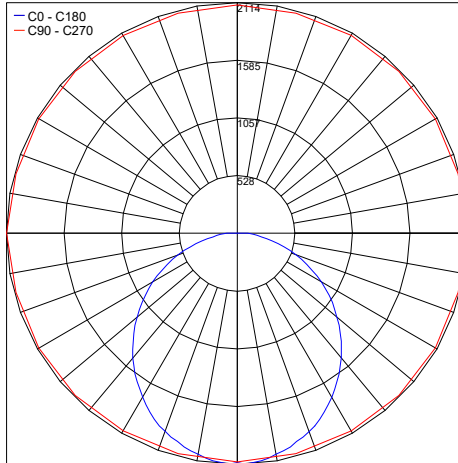

## PHOTOMETRIC DATA

Maximum Candela = 2013.1

PHOTOMETRIC FILENAME : GORGET\_LINE\_3\_SET\_2700K\_SATINE\_CC\_HE\_2317MM.IES

Maximum Candela = 2113.6

PHOTOMETRIC FILENAME : GORGET\_LINE\_3\_SET\_3000K\_SATINE\_CC\_HE\_2317MM.IES