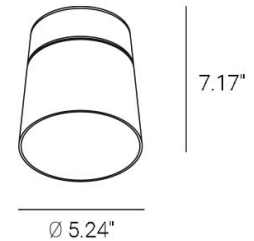

## TECHNICAL DATA

<b>Wattage</b>	19.5W Down, 1.5W Up Accent
<b>Power Supply</b>	Remote 500mA, not included. See page 2
<b>Construction</b>	Body: Aluminum, Glass
<b>CCT</b>	2700K, 3000K, 4000K Accent: Amber, Blue, Warm White
<b>CRI</b>	>90
<b>Delivered Lumens</b>	2061 lm Down (3000K) 60 lm Up Accent (3000K)
<b>Efficacy</b>	105.7 lm/W Down (3000K) 40 lm/W Up Accent (3000K)
<b>Optics</b>	Adjustable Beam 30°-55°
<b>LED Source</b>	CC High Efficacy LED
<b>Lumen Maintenance</b>	50,000 hrs L80, B10 (Ta 25°C)
<b>Color Consistency</b>	3-Step MacAdam
<b>Finishes</b>	16 Standard, see below
<b>Fixture Dimensions</b>	Ø5.24" x 7.17"
<b>IP Rating</b>	IP20

Fixture Dimensions