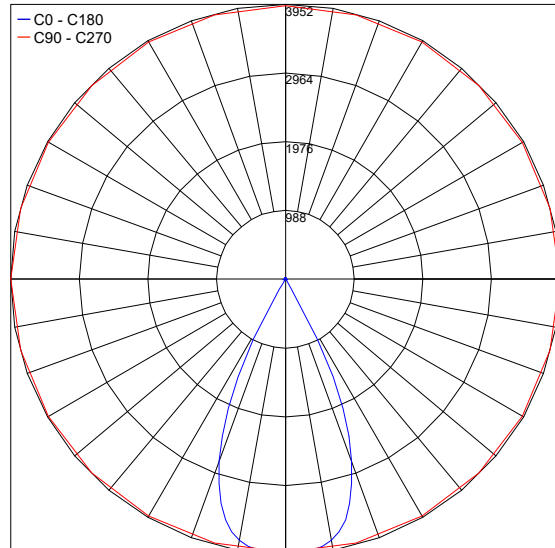

TECHNICAL DATA

Wattage	19.5W Down, 2W Up Accent
Power Supply	Remote 500mA, not included. See page 2
Construction	Body: Aluminum, Glass
CCT	2700K, 3000K, 4000K Accent: Amber, Blue, Warm White
CRI	>90
Delivered Lumens	2061 lm Down (3000K) 120 lm Up Accent (All Colors)
Efficacy	105.7 lm/W Down (3000K) 40 lm/W Up Accent (All Colors)
Optics	Adjustable Beam 30°-55°
LED Source	CC High Efficacy LED
Lumen Maintenance	50,000 hrs L80, B10 (Ta 25°C)
Color Consistency	3-Step MacAdam
Finishes	16 Standard, see below
Fixture Dimensions	Ø6.50" x 12.32" Suspension Length: 59.06"
IP Rating	IP20

Fixture Dimensions

ORDERING INFORMATION

Example: **IO7.3103.0371.1R6A.40.US**. Power Supplies ordered separately.

IO7.3103	0371				.US	
Model #	Light Distribution	Dimming	LED Color	Color		
IO7.3103	0371 - Suspended Direct/Indirect Standard Ceiling Cup L - 59.06"	1 - Remote 2 - DALI C - Casambi 4 - Touch Dim	R6A - 2700K + Warm White E6A - 3000K + Warm White H6A - 4000K + Warm White C6A - 2700K + Amber F6A - 3000K + Amber I6A - 4000K + Amber D6A - 2700K + Blue G6A - 3000K + Blue J6A - 4000K + Blue	40 - White V0 - Volcano 50 - Black W0 - Wine M0 - Maron E0 - Earth S0 - Sapphire A0 - Sage	O0 - Ochra F0 - Forrest C0 - Cloudy H0 - Graphite D0 - Sandy N0 - Night G0 - Fog B0 - Black Dust	.US

SUGGESTED POWER SUPPLIES

500mA - 21.5W

Part Number	Description	Input/Output	# of Fixtures
PPLT00527	Phase Dim (120V only)	120VAC to 500mA, 20W, Class 2, IP66	1-1
PPLT00308-P	0-10V Dimming to 0.1%	120-277VAC to 500mA, 30W, Class 2, DAMP	1-1
PPLT00262	Leading / Trailing Edge Dimming to 10% (120V only)	120-277VAC to 500mA, 32W, Class 2	1-1
PPLT00467-P	0-10V Dimming to 1.0%	120-277VAC to 500mA, 50W, Class 2, DAMP	1-1
PPLT00538-P	0-10V Dimming to 0.1% (4 channels)	120-277VAC to 500mA, 100W, Class 2	1-4

For other power supply options consult factory.

PHOTOMETRIC DATA

Note: All photometric data is 3000K

Maximum Candela = 3951.5

PHOTOMETRIC FILENAME : KONE SINGLE ONE ADJUSTABLE BEAM 3000K.IES

Job Name/Date: