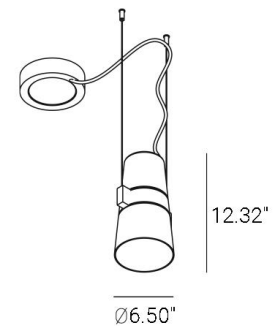

Kone is a collection of luminaires that have a sleek design in glass and metal, suitable for indoor installation in a variety of settings. Kone 1 One is a single suspended version that has a 19.5W down spotlight with 3W up accent light. It can be used on its own or grouped in suspended configurations. The PVD-coated glass and high-quality coating ensures durability and a lasting shine, while the wide range of powder coat finishes add depth and elegance.

TECHNICAL DATA

Wattage	19.5W Down, 2W Up Accent
Power Supply	Remote 500mA, not included. See page 2
Construction	Body: Aluminum, Glass
CCT	2700K, 3000K, 4000K Accent: Amber, Blue, Warm White
CRI	>90
Delivered Lumens	2061 lm Down (3000K) 120 lm Up Accent (All Colors)
Efficacy	105.7 lm/W Down (3000K) 40 lm/W Up Accent (All Colors)
Optics	Adjustable Beam 30°-55°
LED Source	CC High Efficacy LED
Lumen Maintenance	50,000 hrs L80, B10 (Ta 25°C)
Color Consistency	3-Step MacAdam
Finishes	16 Standard, see below
Fixture Dimensions	Ø6.50" x 12.32" Suspension Length: 59.06"
IP Rating	IP20

Fixture Dimensions

ORDERING INFORMATION

Example: **IO7.3103.0371.1R6A.40.US**. Power Supplies ordered separately.

IO7.3103	0371				.US	
Model #	Light Distribution	Dimming	LED Color	Color		
IO7.3103	0371 - Suspended Direct/Indirect Standard Ceiling Cup L - 59.06"	1 - Remote 2 - DALI C - Casambi 4 - Touch Dim	R6A - 2700K + Warm White E6A - 3000K + Warm White H6A - 4000K + Warm White C6A - 2700K + Amber F6A - 3000K + Amber I6A - 4000K + Amber D6A - 2700K + Blue G6A - 3000K + Blue J6A - 4000K + Blue	40 - White V0 - Volcano 50 - Black W0 - Wine M0 - Maron E0 - Earth S0 - Sapphire A0 - Sage	O0 - Ochra F0 - Forrest C0 - Cloudy H0 - Graphite D0 - Sandy N0 - Night G0 - Fog B0 - Black Dust	.US

For other power supply options consult factory.

PHOTOMETRIC DATA

Note: All photometric data is 3000K

Maximum Candela = 3951.5

PHOTOMETRIC FILENAME : KONE SINGLE ONE ADJUSTABLE BEAM 3000K.IES

Job Name/Date: