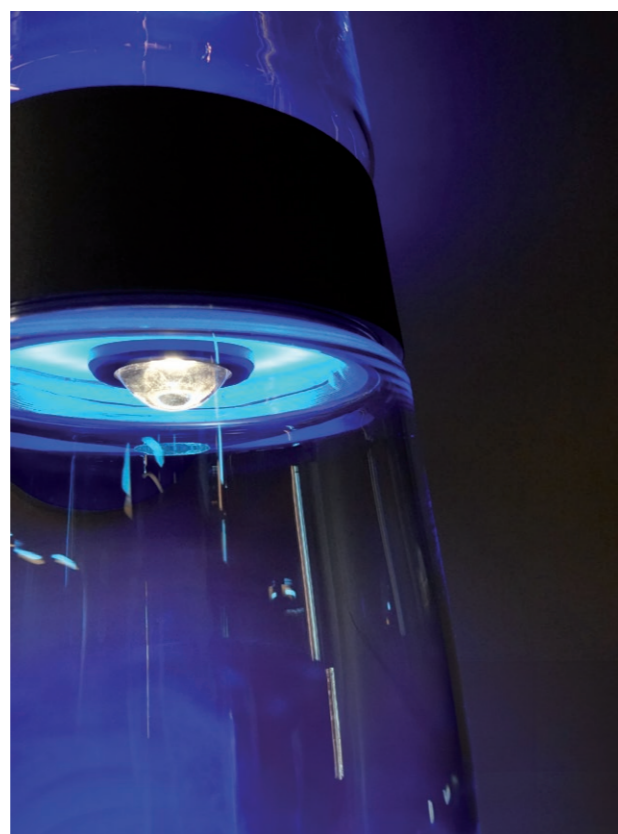

Variants: kone 1, kone 2
Installations: ceiling built-on, suspended, wall, table
Diffusers: PVD glass, lens

Decorative

Kone

Kone

Subtle Accents

The Kone Wall series presents a versatile choice with two distinct options, catering to varying lighting needs: ambient or spotlight. This flexibility allows you to utilize the fixture for either broad, general illumination across all directions or to create focal points and subtle decorative accents with spotlighting. Ideal for living rooms, open spaces, and narrow corridors, both in residential and commercial settings, these wall sconces offer practical yet stylish lighting solutions.

Timeless materials were combined with great colors and finishes. Our extensive color palette of powder-coated metals ensures a perfect match for any aesthetic, while our glass undergoes a sophisticated physical vapor deposition process to achieve its rich, enduring coloration. It's a mix of the past and future, a combination of high technology and traditional craftsmanship.