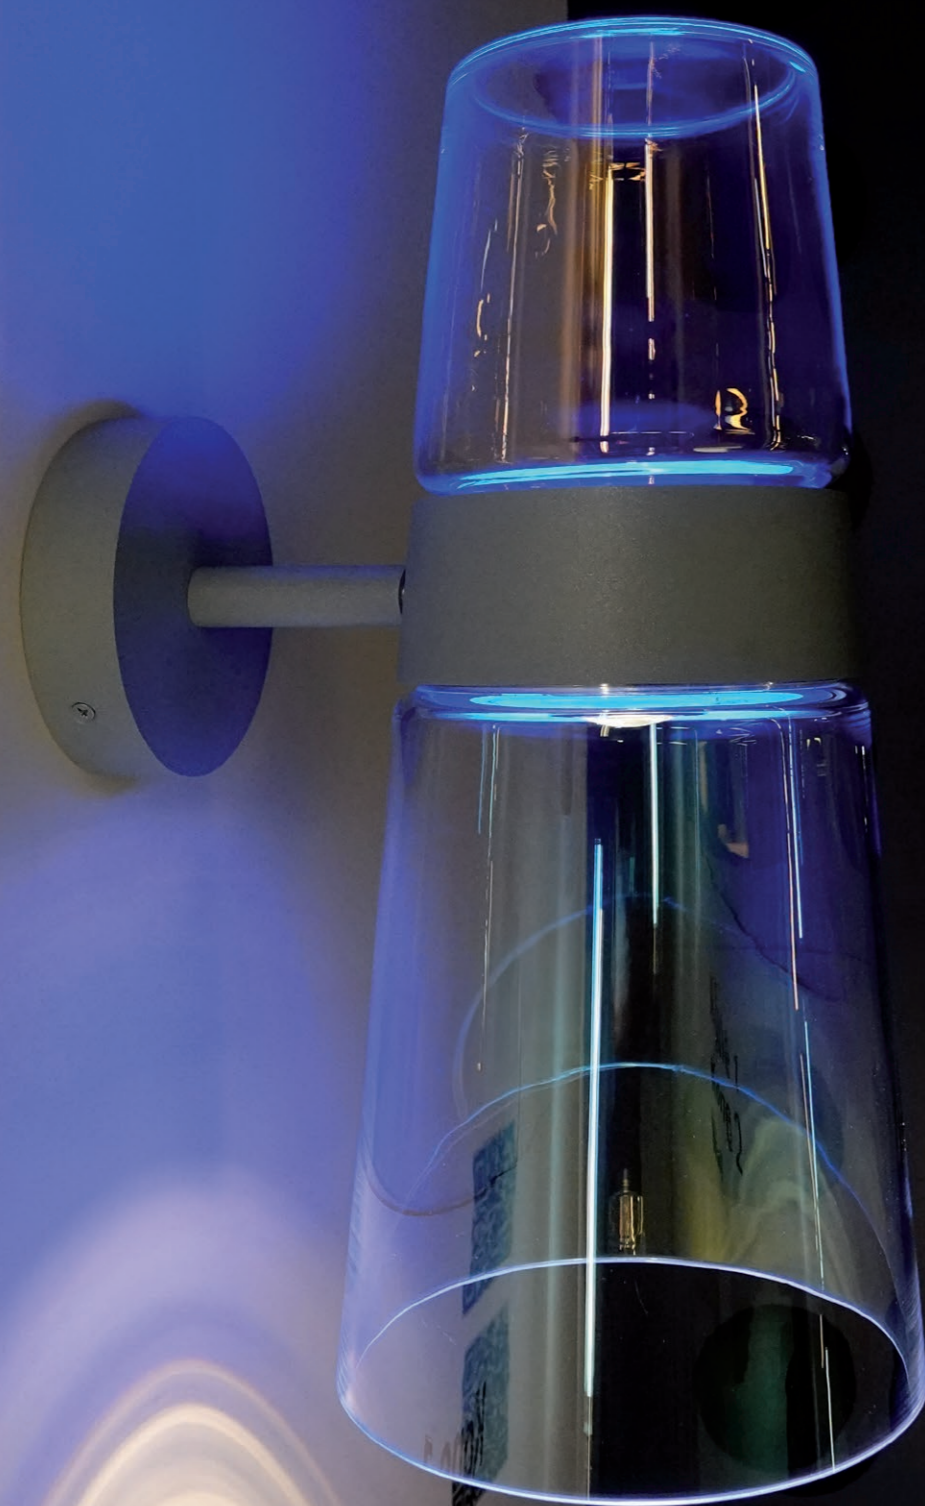

The Kone collection embodies the geometric essence of its name, manifesting in sleek designs crafted from glass and metal. The Kone collection offers two distinct variations, each characterized by unique shapes and lighting sources. Kone 1 showcases a combination of lenses and light rings, delivering both focused spotlighting and a subtle, upward and downward glow. On the other hand, Kone 2 boasts LEDs encased in glass, emitting a soothing ambient light. With its diverse range of fixtures, the Kone collection empowers you to effortlessly integrate lighting solutions into a myriad of spaces and applications.

Variants: kone 1, kone 2
Installations: ceiling built-on, suspended, wall, table
Diffusers: PVD glass, lens

Decorative

Kone

Kone

Subtle Accents

The Kone Wall series presents a versatile choice with two distinct options, catering to varying lighting needs: ambient or spotlight. This flexibility allows you to utilize the fixture for either broad, general illumination across all directions or to create focal points and subtle decorative accents with spotlighting. Ideal for living rooms, open spaces, and narrow corridors, both in residential and commercial settings, these wall sconces offer practical yet stylish lighting solutions.

Kone 1 C

Mounting: surface
 Dimensions: Ø 5.24" x 10.51"
 Power: 10W spotlight + 1W down accent light (warm white/amber/blue)
 Luminous flux* (direct) 1100 lm
 Diffuser: PVD glass, lens
 Control : ON-OFF, DALI, CASAMBI

Kone 1 one

Mounting: suspended
 Dimensions: 8.43" x 15.67"
 Power: 10W spotlight + 2W up & down accent light (warm white/amber/blue)
 Luminous flux* (direct) 1200 lm
 Diffuser: PVD glass, lens
 Control : ON-OFF, DALI, CASAMBI