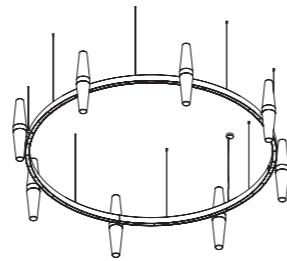

Features

Light source: CRI> 90, MacAdam ≤ 3, 50,000h L80B10
Color temperature (CCT) 3000K, 4000K
Control : ON-OFF, DALI, CASAMBI, TOUCH DIM
IP protection: IP20

Kone 2 one

Mounting: suspended
Dimensions: 33.78" x 9.13"
Power: 23W ambient light
Luminous flux* (direct) 1520 lm
Diffuser: PVD glass
Control : ON-OFF, DALI, CASAMBI

Kone 2 two

Mounting: suspended
Dimensions: 67.52" x 9.13"
Power: 46W ambient light
Luminous flux* (direct) 3040 lm
Diffuser: PVD glass
Control : ON-OFF, DALI, CASAMBI

Kone 2 three

Mounting: suspended
Dimensions: 101.38" x 9.13"
Power: 69W ambient light
Luminous flux* (direct) 4560 lm
Diffuser: PVD glass
Control : ON-OFF, DALI, CASAMBI

Kone 2 four

Mounting: suspended
Dimensions: 33.78" x 9.13"
Power: 92W ambient light
Luminous flux* (direct) 6080 lm
Diffuser: PVD glass
Control : ON-OFF, DALI, CASAMBI

Kone table

Mounting: table
Dimensions: Ø6.30" x 18.15"
Power: 11.5W ambient
Luminous flux* (direct) light 750 lm
Diffuser: PVD glass, lens
Control : TOUCH DIM