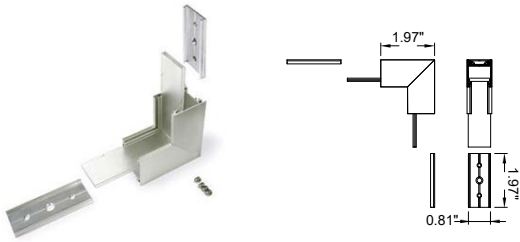

20 - Anodized

02 - Black Anodized

Job Name/Date:

Fixture Type Designation:

ACCESSORIES

Connectors

C18700__
 Connector LINEA20 - 90° Bent
01 - White Painted
20 - Anodized
02 - Black Anodized

C18800__
 Connector LINEA20 - 120°
01 - White Painted
20 - Anodized
02 - Black Anodized

C18900__
 Connector LINEA20 - 135°
01 - White Painted
20 - Anodized
02 - Black Anodized

C1900000
 Connector LINEA20 - 180°

C19100
 Connector LINEA20 - 270° Bent
01 - White Painted
20 - Anodized
02 - Black Anodized