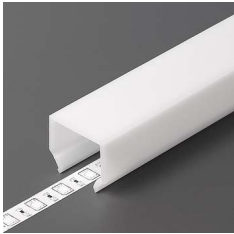

ACCESSORIES

Diffusers

C1070038
Diffuser E7 click 1000
opal / plastic bag