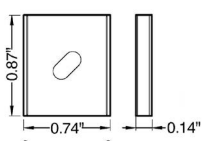

TECHNICAL DATA

Wattage	18W per 3.28 ft (1 m)
Power Supply	Remote 24VDC, not included. See page 2
Construction	Body: Aluminum
CCT	2700K, 3000K, 4000K
CRI	85
Delivered Lumens	2034 lm per 3.28 feet (3000K)
Efficacy	113 lm/W
Optics	LED Tape, Field Cuttable (See page 2)
Finish	White Painted, Anodized, Black Anodized, Raw Aluminum
Fixture Dimensions	Length: 39.37", 78.74", 118.11", or 159.45" 120 LED / 3.28 ft (1 m) MAX LED Width: 0.79"
Fixture Weight	0.60 lbs
IP Rating	IP20

Mounting

C6XXX00
LED Mounting - LINEA20
Length - XXXX
0500 - 39.37"
0600 - 78.74"
0700 - 118.11"
0800 - 159.45"

Mounting Plate

Y - Flexible Mounting Plate
A2090019 (20 pcs)
Inox - Stainless Steel

Cone Y - Mounting Plate
A2130019 (20 pcs)
Inox - Stainless Steel