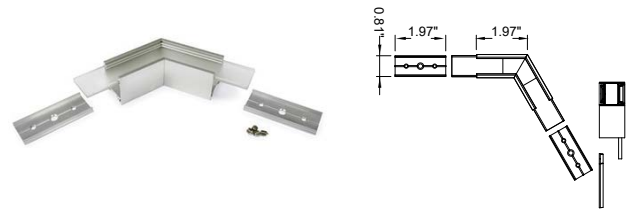

20 - Anodized

02 - Black Anodized

Job Name/Date:

Fixture Type Designation:

ACCESSORIES

Connectors

C18700__
 Connector LINEA20 - 90° Bent
01 - White Painted
20 - Anodized
02 - Black Anodized

C18800__
 Connector LINEA20 - 120°
01 - White Painted
20 - Anodized
02 - Black Anodized

C18900__
 Connector LINEA20 - 135°
01 - White Painted
20 - Anodized
02 - Black Anodized

C1900000
 Connector LINEA20 - 180°

C19100
 Connector LINEA20 - 270° Bent
01 - White Painted
20 - Anodized
02 - Black Anodized