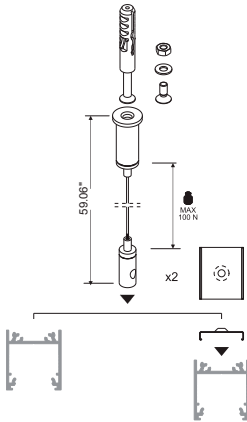

TECHNICAL DATA

Wattage	18W per 3.28 ft (1 m)
Power Supply	Remote 24VDC, not included. See page 2
Construction	Body: Aluminum
CCT	2700K, 3000K, 4000K
CRI	85
Delivered Lumens	2034 lm per 3.28 feet (3000K)
Efficacy	113 lm/W
Optics	LED Tape, Field Cuttable (See page 2)
Finish	White Painted, Anodized, Black Anodized, Raw Aluminum
Fixture Dimensions	Length: 39.37", 78.74", 118.11", or 159.45" 120 LED / 3.28 ft (1 m) MAX LED Width: 0.79"
Fixture Weight	0.60 lbs
IP Rating	IP20

Mounting

C6XXX00
LED Mounting - LINEA20
Length - XXXX
0500 - 39.37"
0600 - 78.74"
0700 - 118.11"
0800 - 159.45"

Mounting Plate

Y - Flexible Mounting Plate
A2090019 (20 pcs)
Inox - Stainless Steel

Cone Y - Mounting Plate
A2130019 (20 pcs)
Inox - Stainless Steel

T - Mounting Plate
C6960000 (20 pcs)
Raw Aluminum

Job Name/Date:

Fixture Type Designation:

ACCESSORIES

Sling for Mounting

Sling for LED Mounting 1500

Chrome

Compatible with flexible mounting plates. Fast, easy assembly mounting to profile.