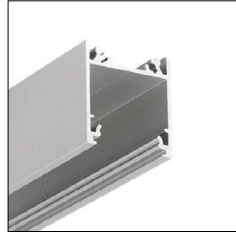

FINISHES

Anodized

LED TAPE

24VDC - Field Cuttable

PPLL00622 – 2700K

PPLL00623 – 3000K

PPLL00624 – 4000K

16.40' l x 0.4" w

SUGGESTED POWER SUPPLIES

24VDC

Part Number	Description	Input/Output	# of Fixtures
PPLT00481	Non-Dim	120-277VAC to 24VDC, 24W, Class 2	1-1
PPLT00690	ELV / TRIAC & 0-10V Dimming	120-277VAC to 24VDC, 40W, Class 2, IP67	1-1
PPLT00691	Non-Dim	120-277VAC to 24VDC, 60W, Class 2, IP67	1-2
PPLT00709	ELV / TRIAC & 0-10V to 5% and OFF	120-277VAC to 24VDC, 96W, Class 2, DAMP	1-4
PPLT00158	Non-Dim	120VAC to 24VDC, 100W, Class 2	1-4
PPLT00543	0-10V Dimming to 15% (-40°C / -40°F cold weather start)	120-277VAC to 24VDC, 100W, Class 2	1-4

Suggested Lutron Compatible

Part Number	Option	Lutron SKU	Dim Range	Description	Input/Output	# of Fixtures
PPLT00273	L3DAE / L3DA3W	L3DA	100%-1%	Hi-Lume™ 1% EcoSystem™ or 1% 3-Wire LED Driver	120-277VAC to 24VDC, 40W, Class 2	1-1
PPLT00530	L3D0E / L3D03W	L3D0	100% to 0.1%	Hi-Lume™ Premier 0.1% EcoSystem™ or 3-Wire LED F2B Driver	120-277VAC to 24VDC, 96W, Class 2	1-4

For other power supply options consult factory.

Job Name/Date:

Fixture Type Designation: