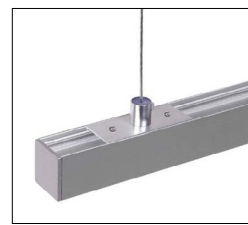

ACCESSORIES

Sling for Mounting

Sling for LED Mounting 1500

Chrome

Compatible with flexible mounting plates. Fast, easy assembly mounting to profile.

SELV Sling 50V 1500

(max 50V)

White

Silver

Black

Minimalistic look, no additional wires required.

ACCESSORIES

Connectors

C18500__

Connector LINEA20 - 60°

01 - White Painted

20 - Anodized

02 - Black Anodized

C18600__

Connector LINEA20 - 90°

01 - White Painted

20 - Anodized

02 - Black Anodized

Job Name/Date:

Fixture Type Designation: