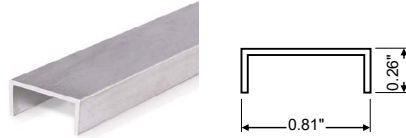

Mounting

C6XXX00
LED Mounting - LINEA20
Length - XXXX
0500 - 39.37"
0600 - 78.74"
0700 - 118.11"
0800 - 159.45"