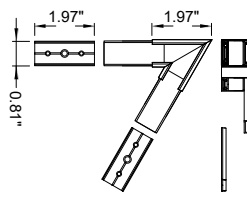

ACCESSORIES

Connectors

C18500__

Connector LINEA20 - 60°

01 - White Painted

20 - Anodized

02 - Black Anodized