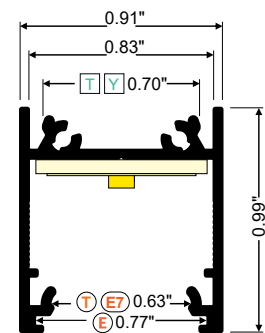

Linea 20 is a surface or suspended LED linear profile with a continuous light line (with 120 LEDs/m and opal diffuser applied) and angled illuminated connections. It comes in four lengths, 39.4", 78.7", 118.1" or 159.5". With a body made of aluminum, it comes in 4 standard finishes and over 20 different accessories.

TECHNICAL DATA

Wattage	18W per 3.28 ft (1 m)
Power Supply	Remote 24VDC, not included. See page 2
Construction	Body: Aluminum
CCT	2700K, 3000K, 4000K
CRI	85
Delivered Lumens	2034 lm per 3.28 feet (3000K)
Efficacy	113 lm/W
Optics	LED Tape, Field Cuttable (See page 2)
Finish	White Painted, Anodized, Black Anodized, Raw Aluminum
Fixture Dimensions	Length: 39.37", 78.74", 118.11", or 159.45" 120 LED / 3.28 ft (1 m) MAX LED Width: 0.79"
Fixture Weight	0.60 lbs
IP Rating	IP20

Fixture Dimensions

ORDERING INFORMATION

Example: C1010001.US. LED Tape / Accessories ordered separately.

C1			.US
Model No.	Length	Finish	
C1	0100 - 39.37"	00 - Raw Aluminum	.US
	0200 - 78.74"	01 - White Painted	
	0500 - 118.11"	20 - Anodized	
	0600 - 159.45"	21 - Black Anodized	