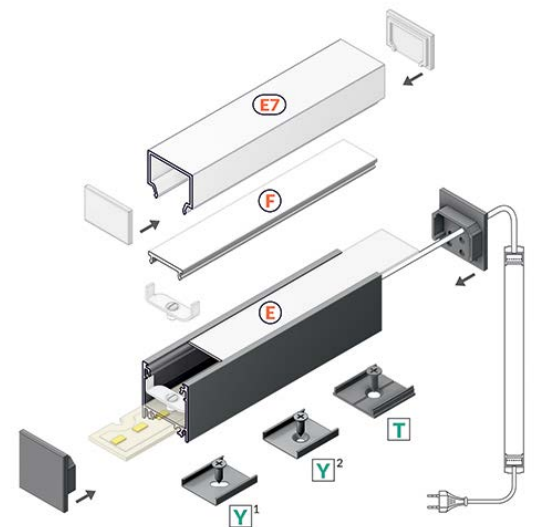

Linea 20 is a surface or suspended LED linear profile with a continuous light line (with 120 LEDs/m and opal diffuser applied) and angled illuminated connections. It comes in four lengths, 39.4", 78.7", 118.1" or 159.5". With a body made of aluminum, it comes in 4 standard finishes and over 20 different accessories.

TECHNICAL DATA

Wattage	18W per 3.28 ft (1 m)
Power Supply	Remote 24VDC, not included. See page 2
Construction	Body: Aluminum
CCT	2700K, 3000K, 4000K
CRI	85
Delivered Lumens	2034 lm per 3.28 feet (3000K)
Efficacy	113 lm/W
Optics	LED Tape, Field Cuttable (See page 2)
Finish	White Painted, Anodized, Black Anodized, Raw Aluminum
Fixture Dimensions	Length: 39.37", 78.74", 118.11", or 159.45" 120 LED / 3.28 ft (1 m) MAX LED Width: 0.79"
Fixture Weight	0.60 lbs
IP Rating	IP20

Fixture Dimensions

ORDERING INFORMATION

Example: C1010001.US. LED Tape / Accessories ordered separately.

C1			.US
Model No.	Length	Finish	
C1	0100 - 39.37"	00 - Raw Aluminum	.US
	0200 - 78.74"	01 - White Painted	
	0500 - 118.11"	20 - Anodized	
	0600 - 159.45"	21 - Black Anodized	