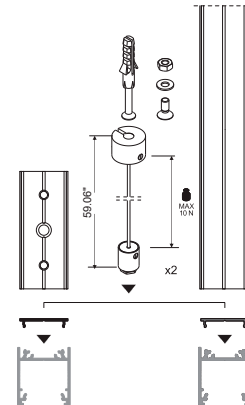

TECHNICAL DATA

Wattage	18W per 3.28 ft (1 m)
Power Supply	Remote 24VDC, not included. See page 2
Construction	Body: Aluminum
CCT	2700K, 3000K, 4000K
CRI	85
Delivered Lumens	2034 lm per 3.28 feet (3000K)
Efficacy	113 lm/W
Optics	LED Tape, Field Cuttable (See page 2)
Finish	White Painted, Anodized, Black Anodized, Raw Aluminum
Fixture Dimensions	Length: 39.37", 78.74", 118.11", or 159.45" 120 LED / 3.28 ft (1 m) MAX LED Width: 0.79"
Fixture Weight	0.60 lbs
IP Rating	IP20

Mounting

C6XXX00
LED Mounting - LINEA20
Length - XXXX
0500 - 39.37"
0600 - 78.74"
0700 - 118.11"
0800 - 159.45"

Mounting Plate

Y - Flexible Mounting Plate
A2090019 (20 pcs)
Inox - Stainless Steel

Cone Y - Mounting Plate
A2130019 (20 pcs)
Inox - Stainless Steel

T - Mounting Plate
C6960000 (20 pcs)
Raw Aluminum

Job Name/Date:

Fixture Type Designation:

ACCESSORIES

Sling for Mounting

Sling for LED Mounting 1500

Chrome

Compatible with flexible mounting plates. Fast, easy assembly mounting to profile.

SELV Sling 50V 1500

(max 50V)

White

Silver

Black

Minimalistic look, no additional wires required.

ACCESSORIES

Connectors