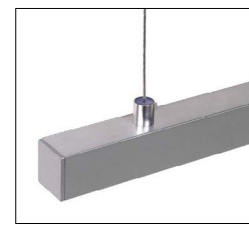

ACCESSORIES

Sling for Mounting

Sling for LED Mounting 1500

Chrome

Compatible with flexible mounting plates. Fast, easy assembly mounting to profile.

SELV Sling 50V 1500

(max 50V)

White

Silver

Black

Minimalistic look, no additional wires required.

ACCESSORIES

Connectors

C18500__

Connector LINEA20 - 60°

01 - White Painted

20 - Anodized

02 - Black Anodized

C18600__

Connector LINEA20 - 90°

01 - White Painted

20 - Anodized

02 - Black Anodized

Job Name/Date:

Fixture Type Designation: