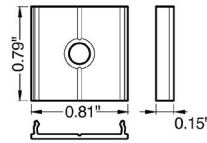

TECHNICAL DATA

Wattage	18W per 3.28 ft (1 m)
Power Supply	Remote 24VDC, not included. See page 2
Construction	Body: Aluminum
CCT	2700K, 3000K, 4000K
CRI	85
Delivered Lumens	2034 lm per 3.28 feet (3000K)
Efficacy	113 lm/W
Optics	LED Tape, Field Cuttable (See page 2)
Finish	White Painted, Anodized, Black Anodized, Raw Aluminum
Fixture Dimensions	Length: 39.37", 78.74", 118.11", or 159.45" 120 LED / 3.28 ft (1 m) MAX LED Width: 0.79"
Fixture Weight	0.60 lbs
IP Rating	IP20

Mounting

C6XXX00
LED Mounting - LINEA20
Length - XXXX
0500 - 39.37"
0600 - 78.74"
0700 - 118.11"
0800 - 159.45"

Mounting Plate

Y - Flexible Mounting Plate
A2090019 (20 pcs)
Inox - Stainless Steel

Cone Y - Mounting Plate
A2130019 (20 pcs)
Inox - Stainless Steel