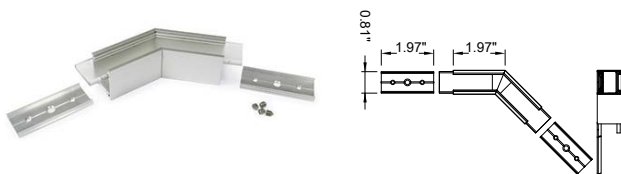

20 - Anodized

02 - Black Anodized

Job Name/Date:

Fixture Type Designation:

ACCESSORIES

Connectors

C18700__
 Connector LINEA20 - 90° Bent
01 - White Painted
20 - Anodized
02 - Black Anodized

C18800__
 Connector LINEA20 - 120°
01 - White Painted
20 - Anodized
02 - Black Anodized

C18900__
 Connector LINEA20 - 135°
01 - White Painted
20 - Anodized
02 - Black Anodized

C1900000
 Connector LINEA20 - 180°

C19100
 Connector LINEA20 - 270° Bent
01 - White Painted
20 - Anodized
02 - Black Anodized