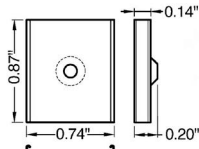

TECHNICAL DATA

Wattage	18W per 3.28 ft (1 m)
Power Supply	Remote 24VDC, not included. See page 2
Construction	Body: Aluminum
CCT	2700K, 3000K, 4000K
CRI	85
Delivered Lumens	2034 lm per 3.28 feet (3000K)
Efficacy	113 lm/W
Optics	LED Tape, Field Cuttable (See page 2)
Finish	White Painted, Anodized, Black Anodized, Raw Aluminum
Fixture Dimensions	Length: 39.37", 78.74", 118.11", or 159.45" 120 LED / 3.28 ft (1 m) MAX LED Width: 0.79"
Fixture Weight	0.60 lbs
IP Rating	IP20

Mounting

C6XXX00
LED Mounting - LINEA20
Length - XXXX
0500 - 39.37"
0600 - 78.74"
0700 - 118.11"
0800 - 159.45"

Mounting Plate

Y - Flexible Mounting Plate
A2090019 (20 pcs)
Inox - Stainless Steel

Cone Y - Mounting Plate
A2130019 (20 pcs)
Inox - Stainless Steel