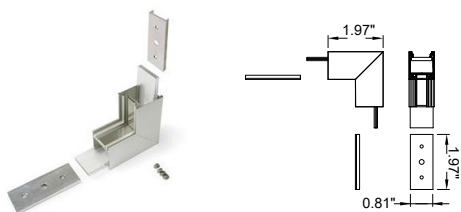

20 - Anodized

02 - Black Anodized

Job Name/Date:

Fixture Type Designation:

ACCESSORIES

Connectors

C18700__
 Connector LINEA20 - 90° Bent
01 - White Painted
20 - Anodized
02 - Black Anodized

C18800__
 Connector LINEA20 - 120°
01 - White Painted
20 - Anodized
02 - Black Anodized

C18900__
 Connector LINEA20 - 135°
01 - White Painted
20 - Anodized
02 - Black Anodized

C1900000
 Connector LINEA20 - 180°

C19100
 Connector LINEA20 - 270° Bent
01 - White Painted
20 - Anodized
02 - Black Anodized