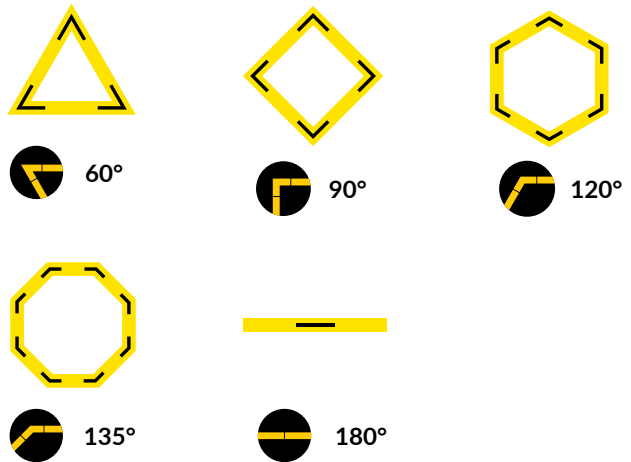

TECHNICAL DATA

Wattage	18W per 3.28 ft (1 m)
Power Supply	Remote 24VDC, not included. See page 2
Construction	Body: Aluminum
CCT	2700K, 3000K, 4000K
CRI	85
Delivered Lumens	2034 lm per 3.28 feet (3000K)
Efficacy	113 lm/W
Optics	LED Tape, Field Cuttable (See page 2)
Finish	White Painted, Anodized, Black Anodized, Raw Aluminum
Fixture Dimensions	Length: 39.37", 78.74", 118.11", or 159.45" 120 LED / 3.28 ft (1 m) MAX LED Width: 0.79"
Fixture Weight	0.60 lbs
IP Rating	IP20

C18900__
 Connector LINEA20 - 135°
01 - White Painted
20 - Anodized
02 - Black Anodized

C1900000
 Connector LINEA20 - 180°

C19100
 Connector LINEA20 - 270° Bent
01 - White Painted
20 - Anodized
02 - Black Anodized