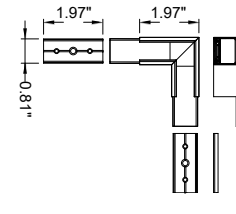

C18600__

Connector LINEA20 - 90°

01 - White Painted

20 - Anodized

02 - Black Anodized

Job Name/Date:

Fixture Type Designation: