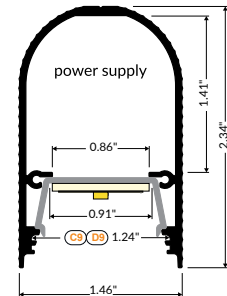

## TECHNICAL DATA

<b>Wattage</b>	18W per 3.28 ft (1 m)
<b>Power Supply</b>	Remote 24VDC, not included. See page 2
<b>Construction</b>	Body: Aluminum Diffusers: PMMA (Acrylic)
<b>CCT</b>	2700K, 3000K, 4000K
<b>CRI</b>	85
<b>Delivered Lumens</b>	2034 lm per 3.28 feet (3000K)
<b>Efficacy</b>	113 lm/W
<b>Optics</b>	LED Tape, Field Cuttable (See page 2)
<b>Finish</b>	8 Standard, See Below
<b>Fixture Dimensions</b>	Length: 39.37", 78.74", 118.11", or 159.45" MAX LED Width: 0.91"
<b>IP Rating</b>	IP20

Fixture Dimensions