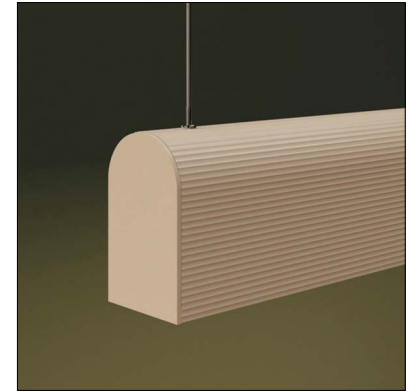

Nami 23 is a unique, suspended linear profile made of aluminum that has a minimalist look and refined details designed for painting. It comes in four lengths, 39.4", 78.7", 118.1", or 159.5", with 8 standard finishes and convenient mounting.

## TECHNICAL DATA

<b>Wattage</b>	18W per 3.28 ft (1 m)
<b>Power Supply</b>	Remote 24VDC, not included. See page 2
<b>Construction</b>	Body: Aluminum Diffusers: PMMA (Acrylic)
<b>CCT</b>	2700K, 3000K, 4000K
<b>CRI</b>	85
<b>Delivered Lumens</b>	2034 lm per 3.28 feet (3000K)
<b>Efficacy</b>	113 lm/W
<b>Optics</b>	LED Tape, Field Cuttable (See page 2)
<b>Finish</b>	8 Standard, See Below
<b>Fixture Dimensions</b>	Length: 39.37", 78.74", 118.11", or 159.45" MAX LED Width: 0.91"
<b>IP Rating</b>	IP20

## ORDERING INFORMATION

Example: K1000197.US and K1000520.US. LED Tape / Accessories ordered separately.

Model No.	Length	Finish	
K1			.US
K1	0001 - 39.37"	01 - White Painted	.US
	0002 - 78.74"	21 - Black Anodized	
	0003 - 118.11"	00 - Raw Aluminum	
	0004 - 159.45"	97 - Titanium Blue	
	<i>NOTE: Lengths 118.1" and 159.5" not available in Titanium Blue, Slate Pink, Almond Beige, and Medium Black.</i>	95 - Slate Pink	
		96 - Almond Beige	
		94 - Medium Black	
		20 - Anodized (Complementary Profile)	
<i>NOTE: Codes 0005, 0006, 0007, and 0008 only available for complementary profile in Anodized finish. Order along with profile.</i>			