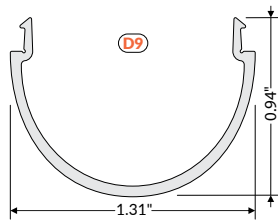

## TECHNICAL DATA

<b>Wattage</b>	18W per 3.28 ft (1 m)
<b>Power Supply</b>	Remote 24VDC, not included. See page 2
<b>Construction</b>	Body: Aluminum Diffusers: PMMA (Acrylic)
<b>CCT</b>	2700K, 3000K, 4000K
<b>CRI</b>	85
<b>Delivered Lumens</b>	2034 lm per 3.28 feet (3000K)
<b>Efficacy</b>	113 lm/W
<b>Optics</b>	LED Tape, Field Cuttable (See page 2)
<b>Finish</b>	8 Standard, See Below
<b>Fixture Dimensions</b>	Length: 39.37", 78.74", 118.11", or 159.45" MAX LED Width: 0.91"
<b>IP Rating</b>	IP20

Fixture Dimensions

### Diffusers

**V3450016** - 39.4 in  
**V3460016** - 78.7 in  
**V3470016** - 118.1 in  
**V3480016** - 161.4 in  
Diffuser C9 click  
*transparent*

**V3450038** - 39.4 in  
**V3460038** - 78.7 in  
**V3470038** - 118.1 in  
**V3480038** - 161.4 in  
Diffuser C9 click  
*opal*

**V3450041** - 39.4 in  
**V3460041** - 78.7 in  
**V3470041** - 118.1 in  
**V3480041** - 161.4 in  
Diffuser C9 click  
*black*

**V3490038** - 39.4 in  
**V3500038** - 78.7 in  
**V3510038** - 118.1 in  
**V3520038** - 161.4 in  
Diffuser D9 click  
*opal*