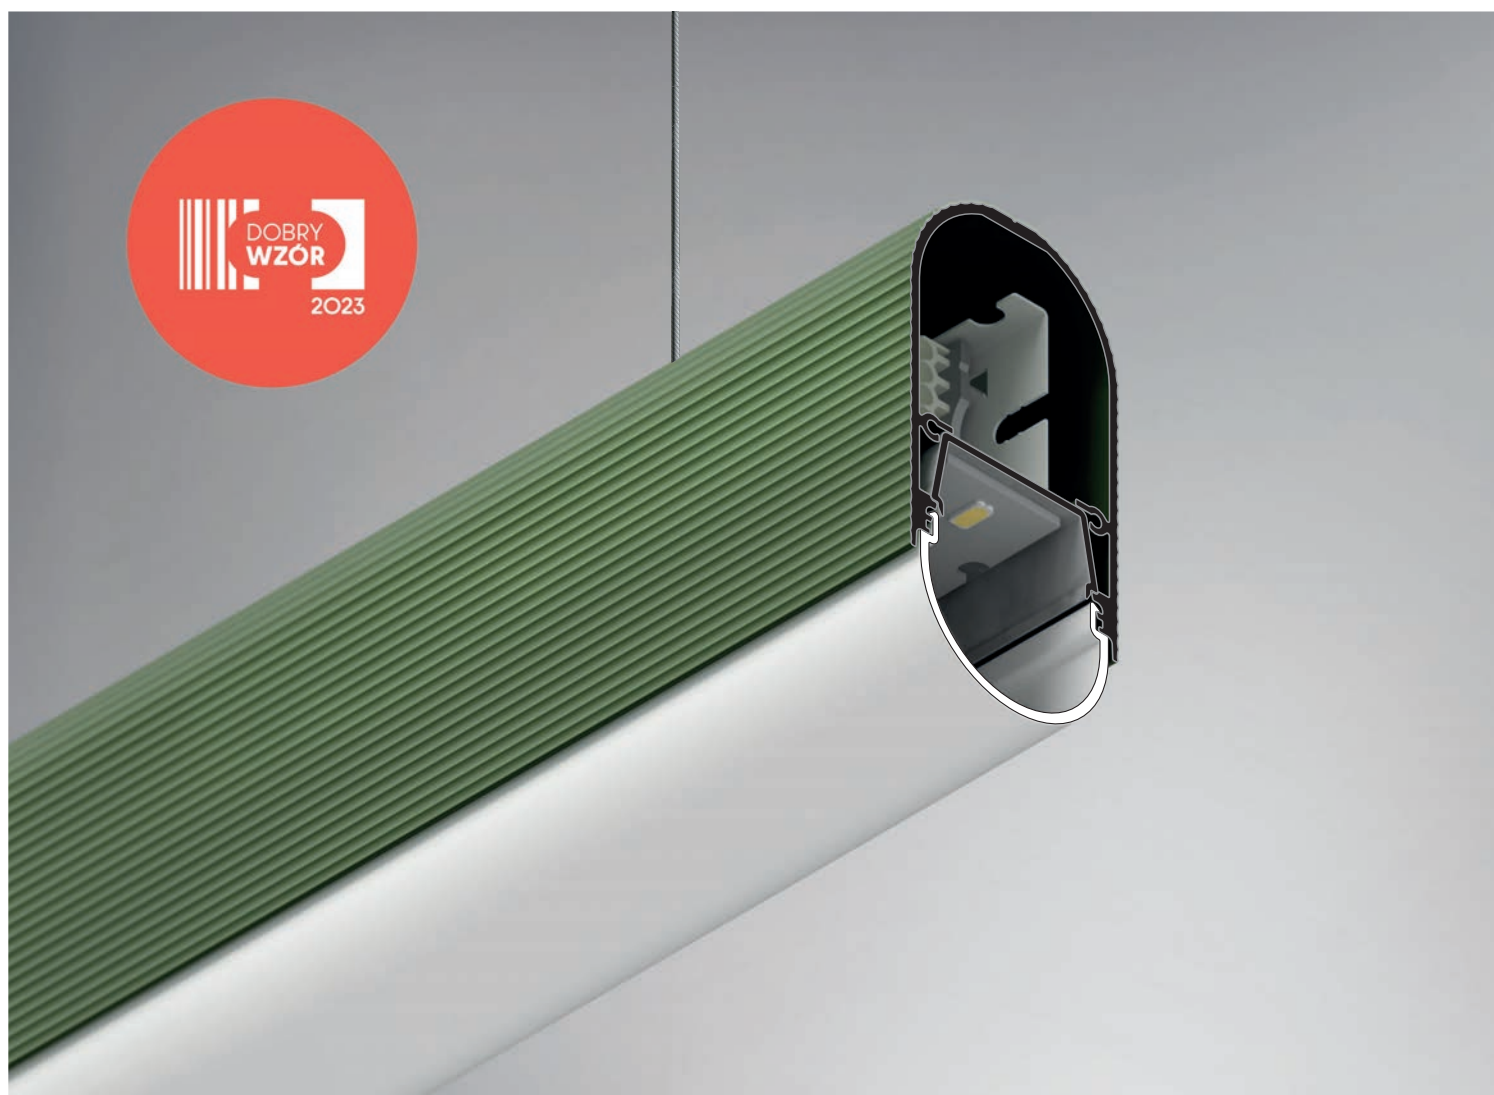

NAMI23 CD-9

max 0.91"

suspended

lighting

- for the construction of suspended LED luminaires
- unique aesthetics, new design
- minimalist and refined details
- convenient mounting and service – clip-on profile for LED source
- space for the power supply inside the luminaire
- designed for painting

C9 → 215

diffuser C9 click

D9 → 217

diffuser D9 click

2* → 217

end cap D9

LED profile NAMI23

	white painted	black anodized	raw aluminium	titanium blue	slate pink
39.37"	K1000101	K1000121	K1000100	K1000197	K1000195
78.74"	K1000201	K1000221	K1000200	K1000297	K1000295
118.11"	K1000301	K1000321	K1000300	-	-
159.45"	K1000401	K1000421	K1000400	-	-
			complementary profile NAMI23		
	almond beige	medium black			anodized
39.37"	K1000196	K1000194	39.37"	K1000520	
78.74"	K1000296	K1000294	78.74"	K1000620	
118.11"	-	-	118.11"	K1000720	
159.45"	-	-	159.45"	K1000820	