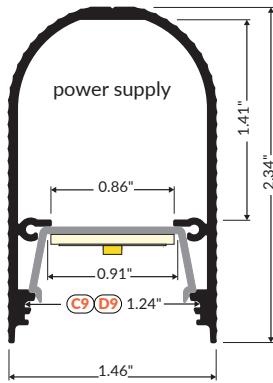

NAMI23 CD-9

max 0.91"

suspended

lighting

- for the construction of suspended LED luminaires
- unique aesthetics, new design
- minimalist and refined details
- convenient mounting and service – clip-on profile for LED source
- space for the power supply inside the luminaire
- designed for painting

C9 → 215

diffuser C9 click

D9 → 217

diffuser D9 click

2* → 217

end cap D9

LED profile NAMI23

	white painted	black anodized	raw aluminium	titanium blue	slate pink
39.37"	K1000101	K1000121	K1000100	K1000197	K1000195
78.74"	K1000201	K1000221	K1000200	K1000297	K1000295
118.11"	K1000301	K1000321	K1000300	-	-
159.45"	K1000401	K1000421	K1000400	-	-
			complementary profile NAMI23		
	almond beige	medium black			anodized
39.37"	K1000196	K1000194	39.37"	K1000520	
78.74"	K1000296	K1000294	78.74"	K1000620	
118.11"	-	-	118.11"	K1000720	
159.45"	-	-	159.45"	K1000820	