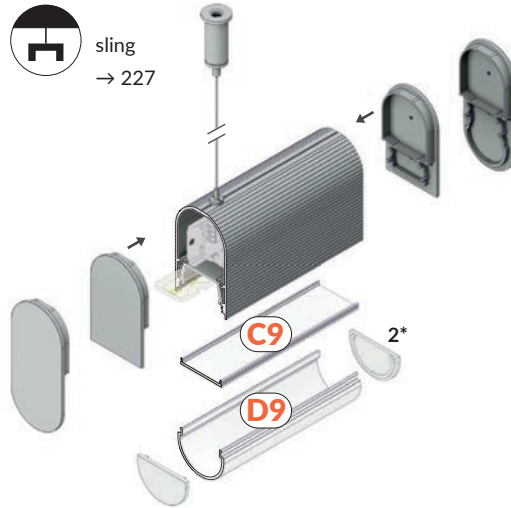

NAMI23 CD-9

max 0.91"

suspended

lighting

- for the construction of suspended LED luminaires
- unique aesthetics, new design
- minimalist and refined details
- convenient mounting and service – clip-on profile for LED source
- space for the power supply inside the luminaire
- designed for painting

C9 → 215

diffuser C9 click

D9 → 217

diffuser D9 click

2* → 217

end cap D9

LED profile NAMI23

	white painted	black anodized	raw aluminium	titanium blue	slate pink
39.37"	K1000101	K1000121	K1000100	K1000197	K1000195
78.74"	K1000201	K1000221	K1000200	K1000297	K1000295
118.11"	K1000301	K1000321	K1000300	-	-
159.45"	K1000401	K1000421	K1000400	-	-
			complementary profile NAMI23		
	almond beige	medium black			anodized
39.37"	K1000196	K1000194	39.37"	K1000520	
78.74"	K1000296	K1000294	78.74"	K1000620	
118.11"	-	-	118.11"	K1000720	
159.45"	-	-	159.45"	K1000820	