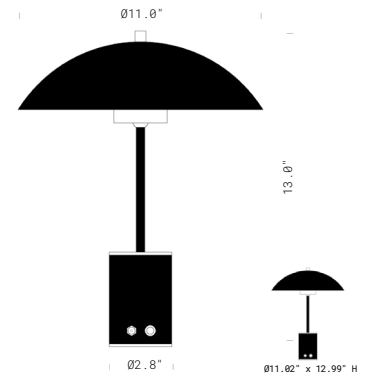

ORBITA BAT

Orbita Bat is a rechargeable table lamp made of natural brass suitable for indoor installation. It offers indirect light with 2W of power, and provides 7-10 hours of warm dimmable light for a variety of settings. Also available as a floor, pendent or wall/ceiling version.

TECHNICAL DATA

Wattage / Input	2W
Power Supply	Rechargeable Battery with 120VAC Charger
Dimming	Dimmable Warm White
Construction	Body: Natural Brass Reflector/Details: Natural Brass
CCT	2700K
CRI	>80
Delivered Lumens	300 lm
Efficacy	150 lm/W
Optics	Narrow
Finishes	Natural Brass
Fixture Dimensions	Head: Ø11.0" x 13.0 height Base: Ø2.8"
IP Rating	IP44

Fixture Dimensions

ORDERING INFORMATION

Example: R50.017.B.US. Charger included.

R50.017.B	US
Model No.	
R50.017.B - charger included	US

Job Name/Date:

Fixture Type Designation: