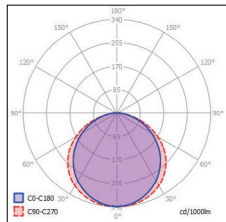

P2001438 - 78.7 in
P2001638 - 157.5 in
Diffuser C10⁶ click
Basic