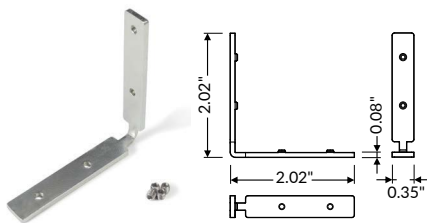

ACCESSORIES

Connectors

V5999519S
Connector Q9¹ 90° Bent
Zinc Coated Steel