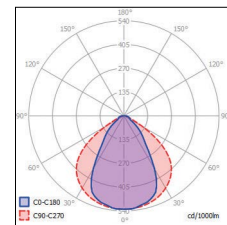

P2001016 - 78.7 in
P2001216 - 159.5 in
Diffuser C10⁵ click
Pro