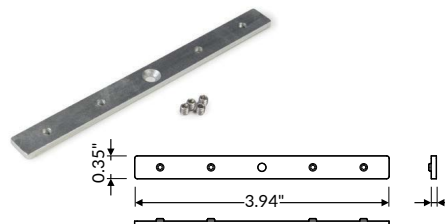

V5999819S
Connector Q9² 180°
Zinc Coated Steel