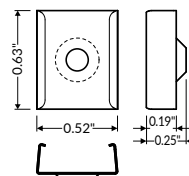

899800__

Mounting Plate Z Cone

01 - White

19 - Inox SS

02 - Black

Job Name/Date:

Fixture Type Designation: