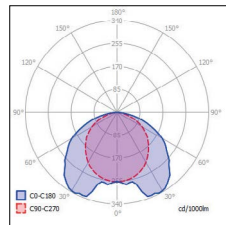

ACCESSORIES

Diffusers / End Caps

63590000 - 78.7 in
63780000 - 157.5 in
Diffuser C10³ click
Wide