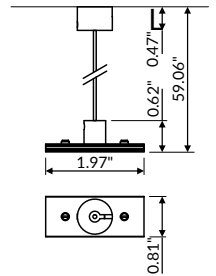

ACCESSORIES

Sling - Suspension Kit

01 - White

22 - Silver

02 - Black

03 - Chrome

Mounting Plate U
Inox Stainless Steel

Mounting Plate U Cone
Inox Stainless Steel

Mounting Plate Y
Inox Stainless Steel

Mounting Plate Y Cone
Inox Stainless Steel

Mounting Plate Z

01 - White

19 - Inox SS

02 - Black

Mounting Plate Z Cone

01 - White

19 - Inox SS

02 - Black

Job Name/Date:

Fixture Type Designation: