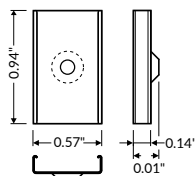

76620000

Mounting Plate U Cone
Inox Stainless Steel