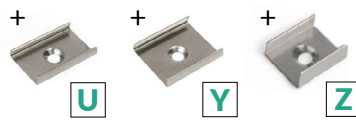

P29999
 End Cap
01 - White
02 - Black
22 - Gray
40 - Silver

ACCESSORIES

Connectors

V5999519S
 Connector Q9¹ 90° Bent
 Zinc Coated Steel

V5999819S
 Connector Q9² 180°
 Zinc Coated Steel

V5999419S
 Connector Q9⁵ 90°
 Zinc Coated Steel

Job Name/Date:

Fixture Type Designation:

ACCESSORIES

Sling - Suspension Kit

sling SELV 50 V 1500

sling for mounting

671200__ (Sling SELV)

01 - White

22 - Silver

02 - Black

671400__ (Sling for Mounting)

03 - Chrome

76380000

Mounting Plate U
Inox Stainless Steel

76620000

Mounting Plate U Cone
Inox Stainless Steel