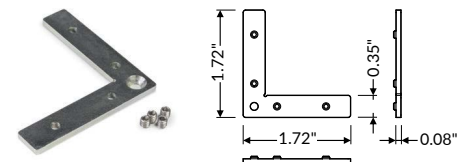

P29999
 End Cap
01 - White
02 - Black
22 - Gray
40 - Silver

ACCESSORIES

Connectors

V5999519S
 Connector Q9¹ 90° Bent
 Zinc Coated Steel

V5999819S
 Connector Q9² 180°
 Zinc Coated Steel

V5999419S
 Connector Q9⁵ 90°
 Zinc Coated Steel