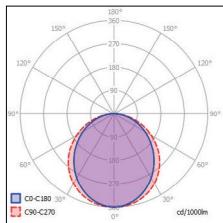

63620000 - 78.7 in
63800000 - 159.5 in
Diffuser C10² click
Narrow