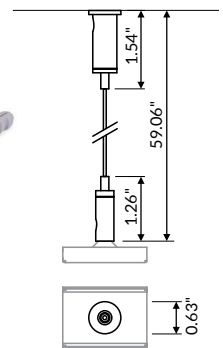

671400__ (Sling for Mounting)

Mounting Plate U
Inox Stainless Steel