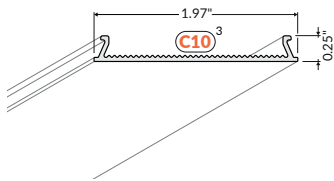

TECHNICAL DATA

Wattage	18W per 3.28 ft (1 m)
Power Supply	Remote 24VDC, not included. See page 2
Construction	Body: Aluminum Diffuser: PMMA (Acrylic) Connectors: Zinc Coated Steel
CCT	2700K, 3000K, 4000K
CRI	85
Delivered Lumens	2034 lm per 3.28 feet (3000K)
Efficacy	113 lm/W
Optics	LED Tape, Field Cuttable (See page 2)
Finish	White Painted, Anodized, Black Anodized, Raw Aluminum
Fixture Dimensions	Length: 78.74" or 159.45" MAX LED Width: 0.91"
IP Rating	IP20

63690038 - 78.7 in
63700038 - 157.5 in
 Diffuser C10¹ click
Opal

63620000 - 78.7 in
63800000 - 159.5 in
 Diffuser C10² click
Narrow

Job Name/Date:

Fixture Type Designation:

ACCESSORIES

Diffusers / End Caps