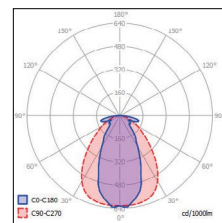

Job Name/Date:

Fixture Type Designation: