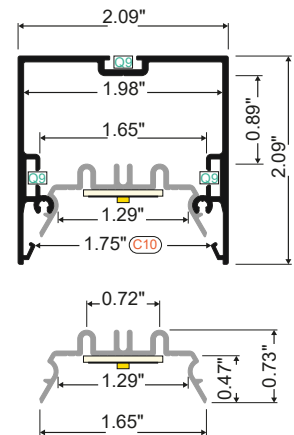

Phil V2 is a surface mounted or suspended LED linear profile made of aluminum with a rating of UGR \leq 19. It is offered in 2 lengths, 78.7" or 159.5". and 4 standard finishes, and 5 diffuser options.

TECHNICAL DATA

Wattage	18W per 3.28 ft (1 m)
Power Supply	Remote 24VDC, not included. See page 2
Construction	Body: Aluminum Diffuser: PMMA (Acrylic) Connectors: Zinc Coated Steel
CCT	2700K, 3000K, 4000K
CRI	85
Delivered Lumens	2034 lm per 3.28 feet (3000K)
Efficacy	113 lm/W
Optics	LED Tape, Field Cuttable (See page 2)
Finish	White Painted, Anodized, Black Anodized, Raw Aluminum
Fixture Dimensions	Length: 78.74" or 159.45" MAX LED Width: 0.91"
IP Rating	IP20

Fixture Dimensions

ORDERING INFORMATION

Example: P2000200.US and P2000600.US. LED Tape / Accessories ordered separately.

P2			.US
Model No.	Length	Finish	
P2	0002 - 78.74"	00 - Raw Aluminum	.US
	0004 - 159.45"	01 - White Painted 21 - Black Anodized 20 - Anodized	
	0006 - 78.74" Complementary Profile 0008 - 159.45" Complementary Profile	20 - Anodized	
NOTE: Codes 0006 and 0008 for complementary profile only in Anodized finish. Order along with profile.			