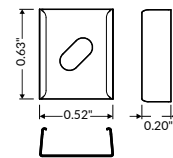

892700__

Mounting Plate Z

01 - White

19 - Inox SS

02 - Black