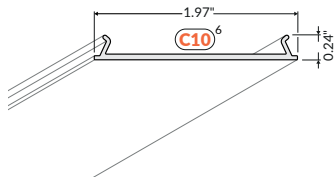

P2001438 - 78.7 in
P2001638 - 157.5 in
Diffuser C10⁶ click
Basic