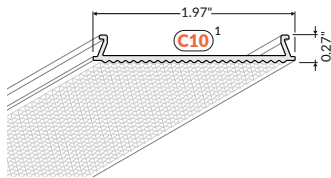

63620000 - 78.7 in
63800000 - 159.5 in
Diffuser C10² click
Narrow