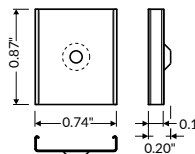

A2130019

Mounting Plate Y Cone
Inox Stainless Steel