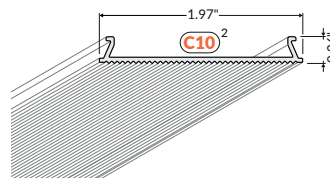

Job Name/Date:

Fixture Type Designation: