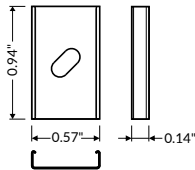

76380000

Mounting Plate U
Inox Stainless Steel