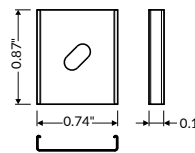

22 - Silver

02 - Black

671400__ (Sling for Mounting)

03 - Chrome

76380000

Mounting Plate U
Inox Stainless Steel

76620000

Mounting Plate U Cone
Inox Stainless Steel