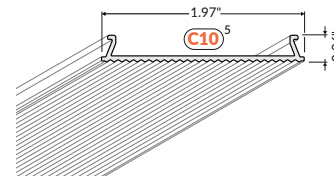

P2001016 - 78.7 in
P2001216 - 159.5 in
Diffuser C10⁵ click
Pro