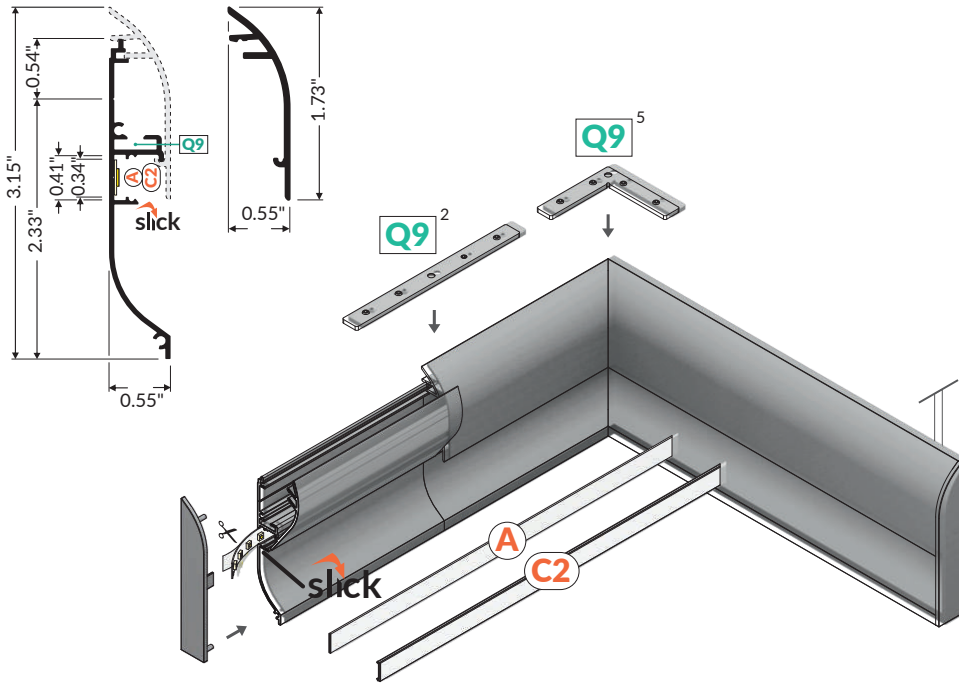

SKIRT10 AC2/Q9

max 0.39"

special application

architectural

- elegant and robust skirting board for LED strips
- soft glow with a 60 LEDs/m (3.28 ft) LED strip
- optimum light effect with a matt floor or carpet
- convenient installation
- space for concealing wires

Q9¹ → 220
connector Q9 90 deg bent

Q9² → 220
connector Q9 180 deg

Q9³ → 220
connector Q9 135 deg

Q9⁴ → 220
connector Q9 120 deg

Q9⁵ → 220
connector Q9 90 deg

Q9⁶ → 220
connector Q9 60 deg

Q9⁷ → 220
connector Q9 45 deg

A → 210
diffuser A slide

C2 → 212
diffuser C2 click

LED profile SKIRT10

white painted	anodized	raw aluminum
39.37"	J2000101	J2000120
78.74"	J2000201	J2000220
118.11"	J2000301	J2000320
159.45"	J2000401	J2000420

complementary profile SKIRT10

white painted	anodized	raw aluminium
39.37"	J2000501	J2000520
78.74"	J2000601	J2000620
118.11"	J2000701	J2000720
159.45"	J2000801	J2000820

end cap SKIRT10

white	silver	grey
J2998901	J2998940	J2998922