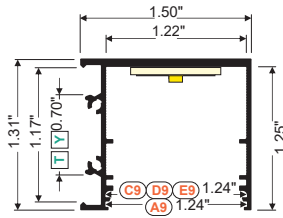

VARIO30-03
ACDE-9/TY

Y¹ → 226

mounting plate Y

Y² → 226

mounting plate Y cone

T¹ → 222

mounting plate T

T² → 222

connector T 180 deg

A9 → 212

diffuser A9 slide

C9 → 215

diffuser C9 click

D9 → 217

diffuser D9 click

E9 → 218

diffuser E9 click

2* → 217
end cap D9

3* → 218
end cap E9

4* → 228
LED clamp VARIO30

5* → 228
LED clamp VARIO30-1

6* → 228
LED mounting VARIO30