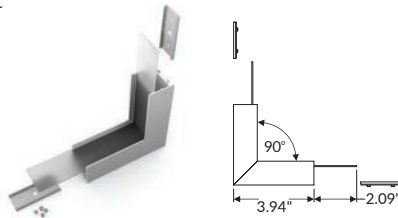

connector VARIO30-02 90 deg bent

white painted
V4680001S

anodized
V4680020S

black anodized
V4680021S