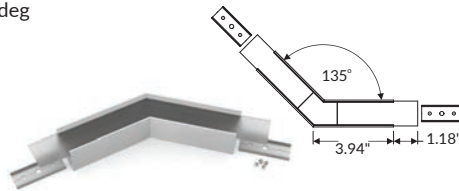

connector VARIO30-02 135 deg

white painted
V4700001S

anodized
V4700020S

black anodized
V4700021S