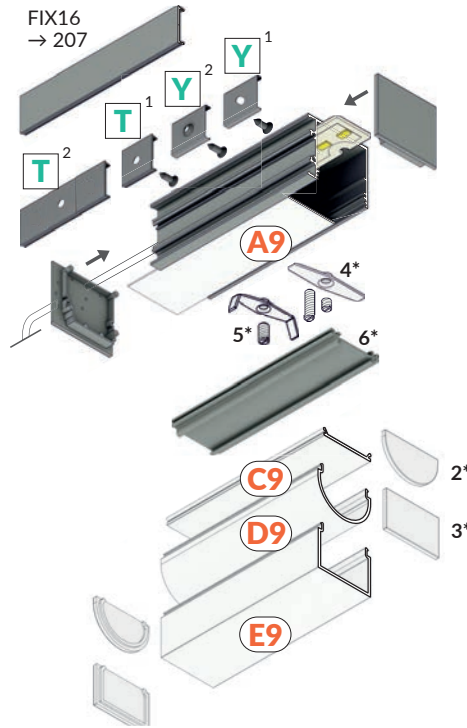

connector VARIO30-02 270 deg bent

white painted  
**V4710001S**

anodized  
**V4710020S**

black anodized  
**V4710021S**

FIX16

08

03

power supply

variant 32

**VARIO30-03**  
ACDE-9/TY

**Y**<sup>1</sup> → 226

mounting plate Y

**Y**<sup>2</sup> → 226

mounting plate Y cone

**T**<sup>1</sup> → 222

mounting plate T