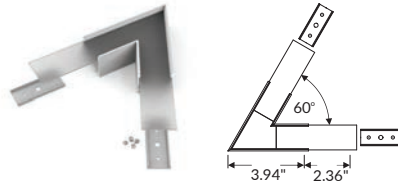

CONNECTORS

material: aluminium, polycarbonate

connector VARIO30-02 60 deg

white painted
V4660001S

anodized
V4660020S

black anodized
V4660021S