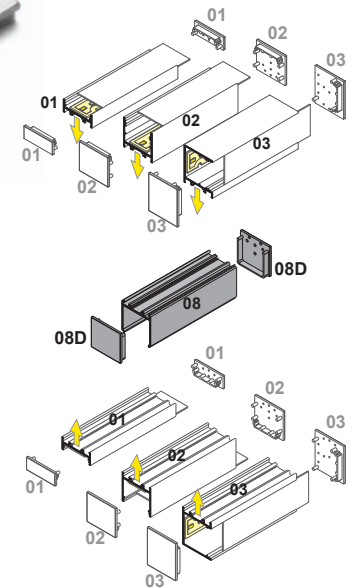

end cap VARIO30-08C For variants: 19, 27, 35

white silver  
V4960001 V4960040

black grey  
V4960002 V4960022

end cap VARIO30-08D For variants: 16, 17, 18, 25, 26, 34

white silver  
V4970001 V4970040

black grey  
V4970002 V4970022