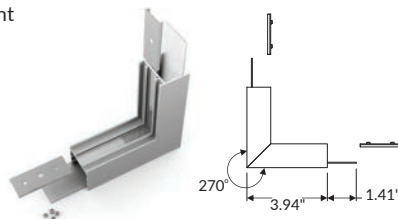

connector VARIO30-02 270 deg bent

white painted
V4710001S

anodized
V4710020S

black anodized
V4710021S