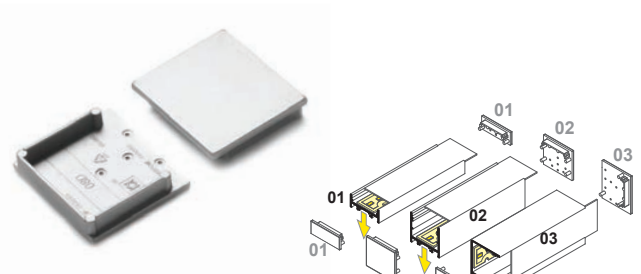

end cap VARIO30-08C For variants: 19, 27, 35

white silver  
V4960001 V4960040

black grey  
V4960002 V4960022

end cap VARIO30-08D For variants: 16, 17, 18, 25, 26, 34

white silver  
V4970001 V4970040

black grey  
V4970002 V4970022