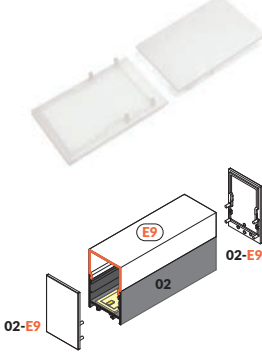

opal
V4550038