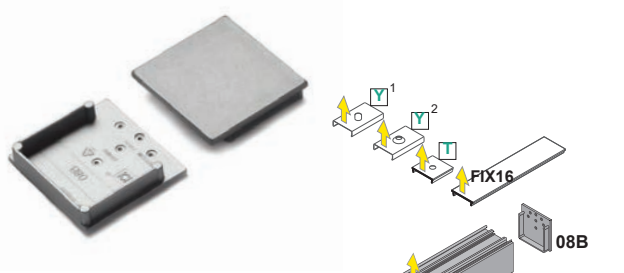

# 08 END CAPS material: ABS

end cap VARIO30-08A

white silver  
V4940001 V4940040

black grey  
V4940002 V4940022

end cap VARIO30-08B For variants: 15, 24, 32

white silver  
V4950001 V4950040

black grey  
V4950002 V4950022