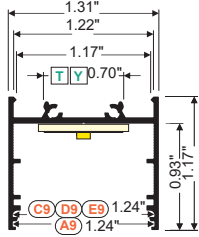

VARIO30-02
ACDE-9/TY