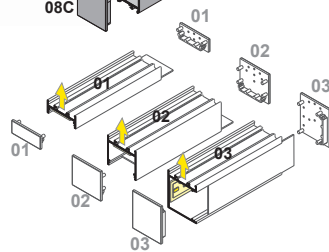

end cap VARIO30-08C For variants: 19, 27, 35

white silver  
V4960001 V4960040

black grey  
V4960002 V4960022

end cap VARIO30-08D For variants: 16, 17, 18, 25, 26, 34

white silver  
V4970001 V4970040

black grey  
V4970002 V4970022