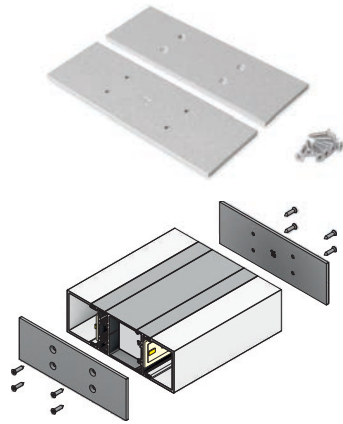

METAL END CAPS MATERIAL: STEEL

end cap VARIO30-16-E9 metal

white   silver
V4550001S   **V4550022S**

black
V4550002S