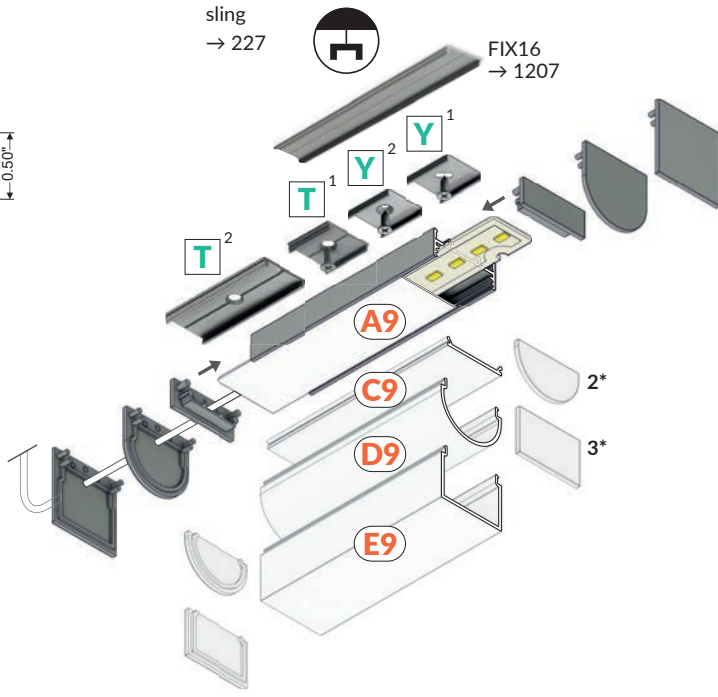

# VARIO30

max 1.18"

surface

suspended

lighting

- part of a larger system for luminaire construction
- multiple installation methods
- continuous line of light in angled connections
- unlimited possibilities for light creation

**VARIO30-01**  
**ACDE-9/TY**

**Y<sup>1</sup>** → 226  
mounting plate Y

**Y<sup>2</sup>** → 226  
mounting plate Y cone

**T<sup>1</sup>** → 222  
mounting plate T

**T<sup>2</sup>** → 222  
connector T 180 deg

**VARIO30-02**  
ACDE-9/TY

- Y<sup>1</sup>** → 226  
mounting plate Y
- Y<sup>2</sup>** → 226  
mounting plate Y cone
- T<sup>1</sup>** → 222  
mounting plate T
- T<sup>2</sup>** → 222  
connector T 180 deg
- A9** → 212  
diffuser A9 slide
- C9** → 215  
diffuser C9 click
- D9** → 217  
diffuser D9 click
- E9** → 218  
diffuser E9 click
- 2\*** → 217  
end cap D9
- 3\*** → 218  
end cap E9
- 4\*** → 228  
LED clamp VARIO30
- 5\*** → 228  
LED clamp VARIO30-1
- 6\*** → 228  
LED mounting VARIO30

variant 32

**VARIO30-03**  
ACDE-9/TY

**Y**<sup>1</sup> → 226

mounting plate Y

**Y**<sup>2</sup> → 226

mounting plate Y cone

**T**<sup>1</sup> → 222

mounting plate T