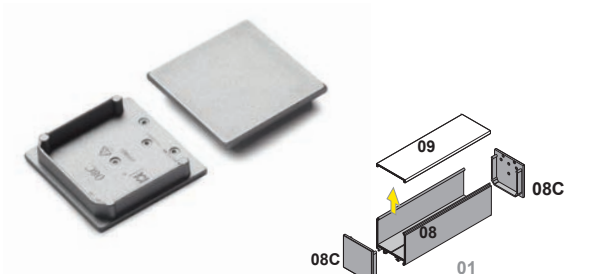

end cap VARIO30-08C For variants: 19, 27, 35