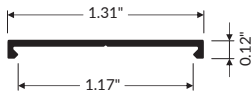

VARIO30-09 cover

white painted