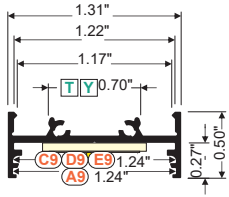

**VARIO30-01**  
**ACDE-9/TY**

**Y<sup>1</sup>** → 226  
mounting plate Y

**Y<sup>2</sup>** → 226  
mounting plate Y cone

**T<sup>1</sup>** → 222  
mounting plate T

**T<sup>2</sup>** → 222  
connector T 180 deg