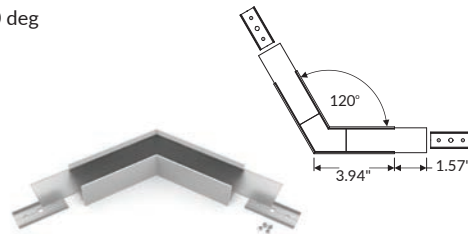

anodized  
**V4670020S**

black anodized  
**V4670021S**

connector VARIO30-02 90 deg bent

white painted  
**V4680001S**

anodized  
**V4680020S**

black anodized  
**V4680021S**

connector VARIO30-02 120 deg

white painted  
**V4690001S**