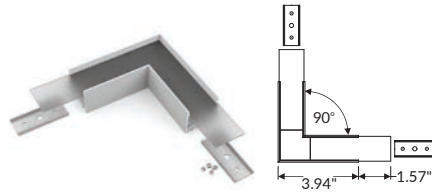

connector VARIO30-02 90 deg

white painted
V4670001S

anodized
V4670020S

black anodized
V4670021S