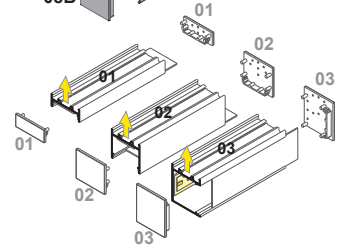

end cap VARIO30-08C For variants: 19, 27, 35

white silver  
V4960001 V4960040

black grey  
V4960002 V4960022

end cap VARIO30-08D For variants: 16, 17, 18, 25, 26, 34

white silver  
V4970001 V4970040

black grey  
V4970002 V4970022