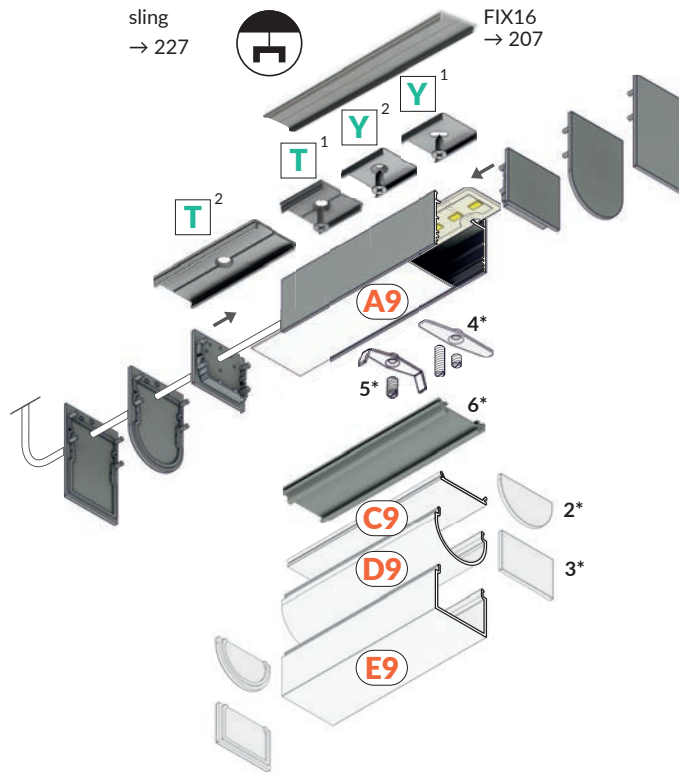

**VARIO30-01**  
**ACDE-9/TY**

**Y<sup>1</sup>** → 226  
mounting plate Y

**Y<sup>2</sup>** → 226  
mounting plate Y cone

**T<sup>1</sup>** → 222  
mounting plate T

**T<sup>2</sup>** → 222  
connector T 180 deg

**VARIO30-02**  
ACDE-9/TY

- Y<sup>1</sup>** → 226  
mounting plate Y
- Y<sup>2</sup>** → 226  
mounting plate Y cone
- T<sup>1</sup>** → 222  
mounting plate T
- T<sup>2</sup>** → 222  
connector T 180 deg
- A9** → 212  
diffuser A9 slide
- C9** → 215  
diffuser C9 click
- D9** → 217  
diffuser D9 click
- E9** → 218  
diffuser E9 click
- 2\*** → 217  
end cap D9
- 3\*** → 218  
end cap E9
- 4\*** → 228  
LED clamp VARIO30
- 5\*** → 228  
LED clamp VARIO30-1
- 6\*** → 228  
LED mounting VARIO30