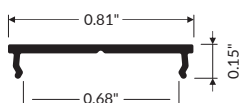

LED profile FIX16

white painted