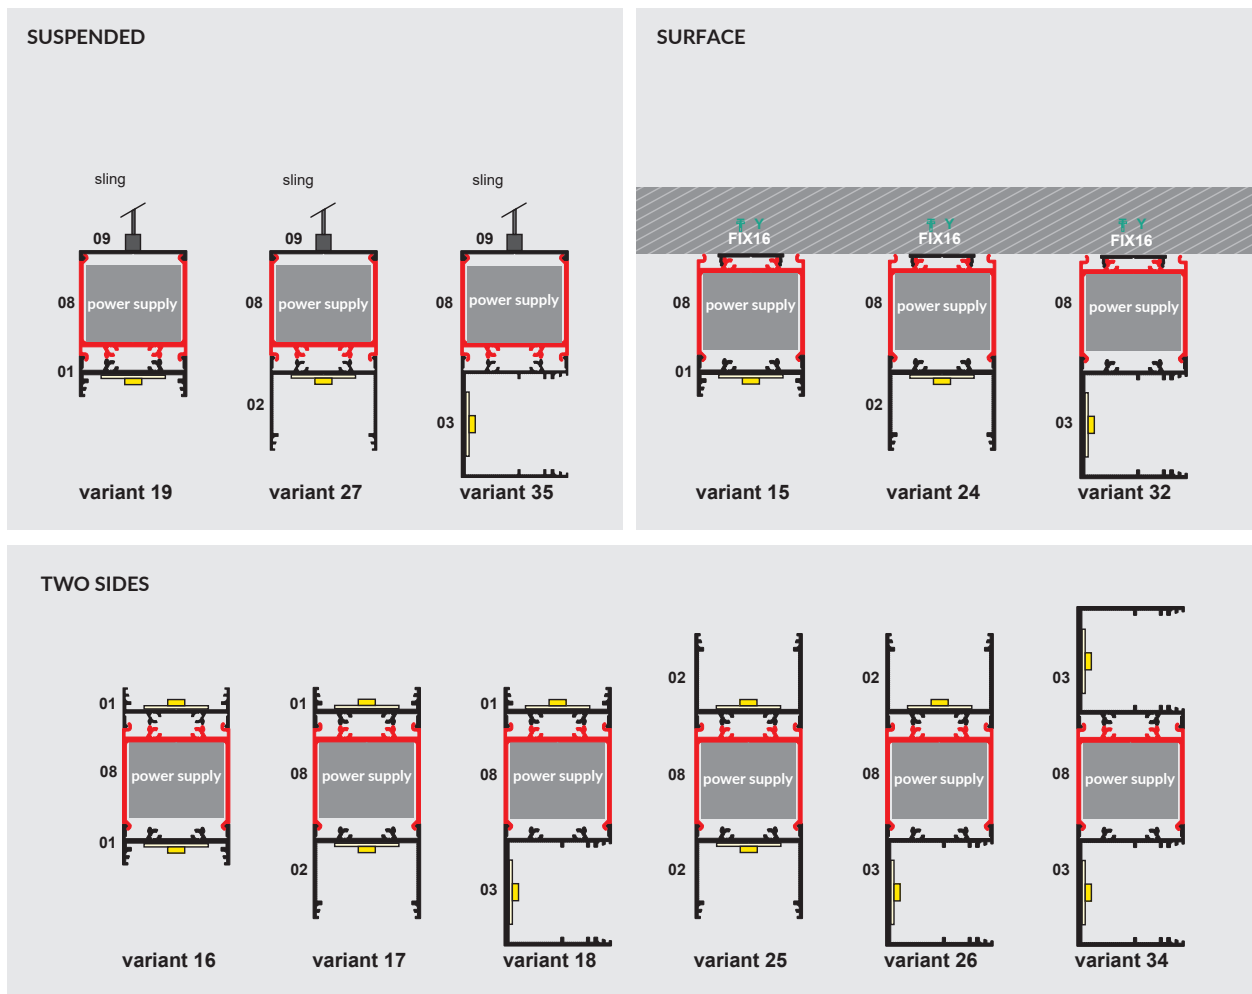

PROMOTED VARIANTS WITH POWER SUPPLY DIFFUSER