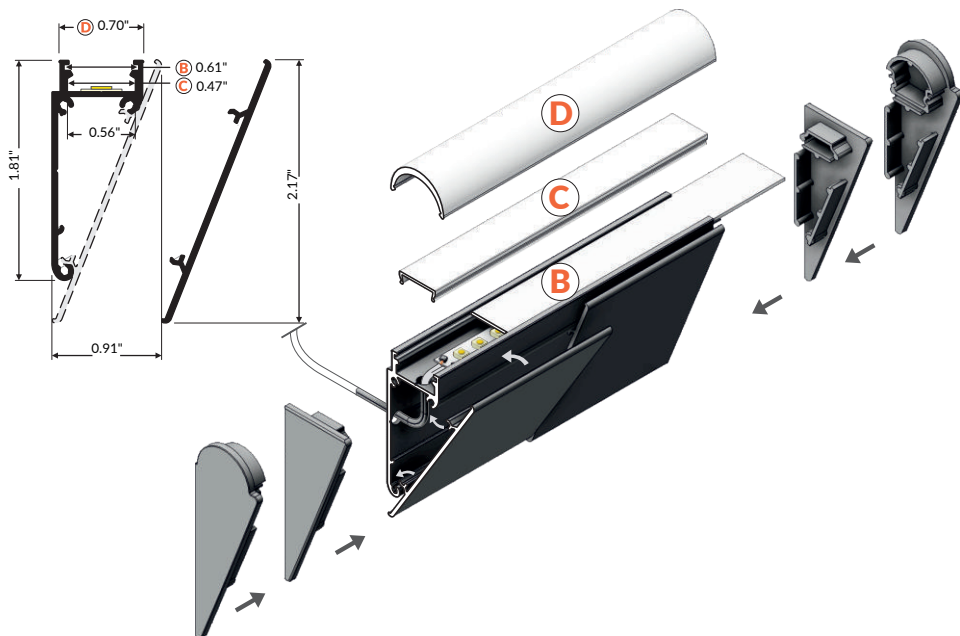

WALLE12 BCD

- mounted directly to a wall or ceiling
- 7 types of matching diffusers
- possibility of outdoor using (with D diffuser and waterproof LED strip)

D → 215

diffuser D click

C → 211

diffuser C click

B → 211

diffuser B slide

LED profile WALLE12

white painted

anodized

raw aluminum

cover WALLE12

white painted

end cap WALLE12

white silver
B8900001 B8900040

grey
B8900022

end cap WALLE12 D

white silver
B8890001 B8890040

grey
B8890022

connector WALLE12 180 deg
material: stainless steel

inox
B8950019

connector WALLE12 90 deg

material: aluminum

white painted anodized
B8910001 B8910020