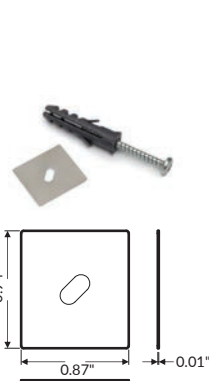

B → 211

diffuser B slide

LED profile WALLE12

white painted

anodized

raw aluminum

cover WALLE12

white painted

anodized

| | | | | | |
|---------|-----------------|-----------------|-----------------|-----------------|-----------------|
| 39.37" | B8050001 | B8010020 | B8010000 | B8070001 | B8030020 |
| 78.74" | B8060001 | B8020020 | B8020000 | B8080001 | B8040020 |
| 118.11" | B8090001 | B8090020 | B8090000 | B8110001 | B8110020 |
| 159.45" | B8100001 | B8100020 | B8100000 | B8120001 | B8120020 |

end cap WALLE12

white silver
B8900001 B8900040

grey
B8900022

end cap WALLE12 D

white silver
B8890001 B8890040

grey
B8890022

connector WALLE12 180 deg
material: stainless steel

inox
B8950019

connector WALLE12 90 deg

material: aluminum

white painted anodized
B8910001 B8910020