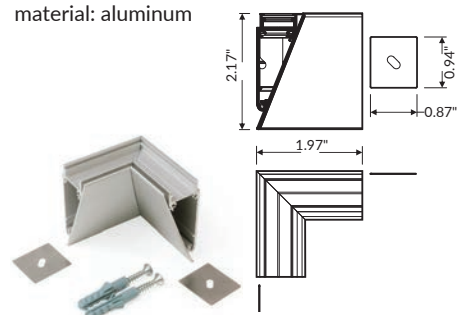

end cap WALLE12

white silver
B8900001 B8900040

grey
B8900022

end cap WALLE12 D

white silver
B8890001 B8890040

grey
B8890022

connector WALLE12 180 deg
material: stainless steel

inox
B8950019

connector WALLE12 90 deg

material: aluminum

white painted anodized
B8910001 B8910020