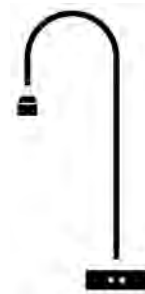

## R50.019

Brass structure, steel base, direct light, charger included.

IP44

Voltage	Source	Watt	Lumen	CRI	Kelvin	Light beam
120VDC	Modulo LED dimm	2W	220 lm	>80	2700K	narrow

6.50" x 3.94" x H 18.50"

Body	Reflector	Details
 Natural brass, Matte black	-	 Natural brass