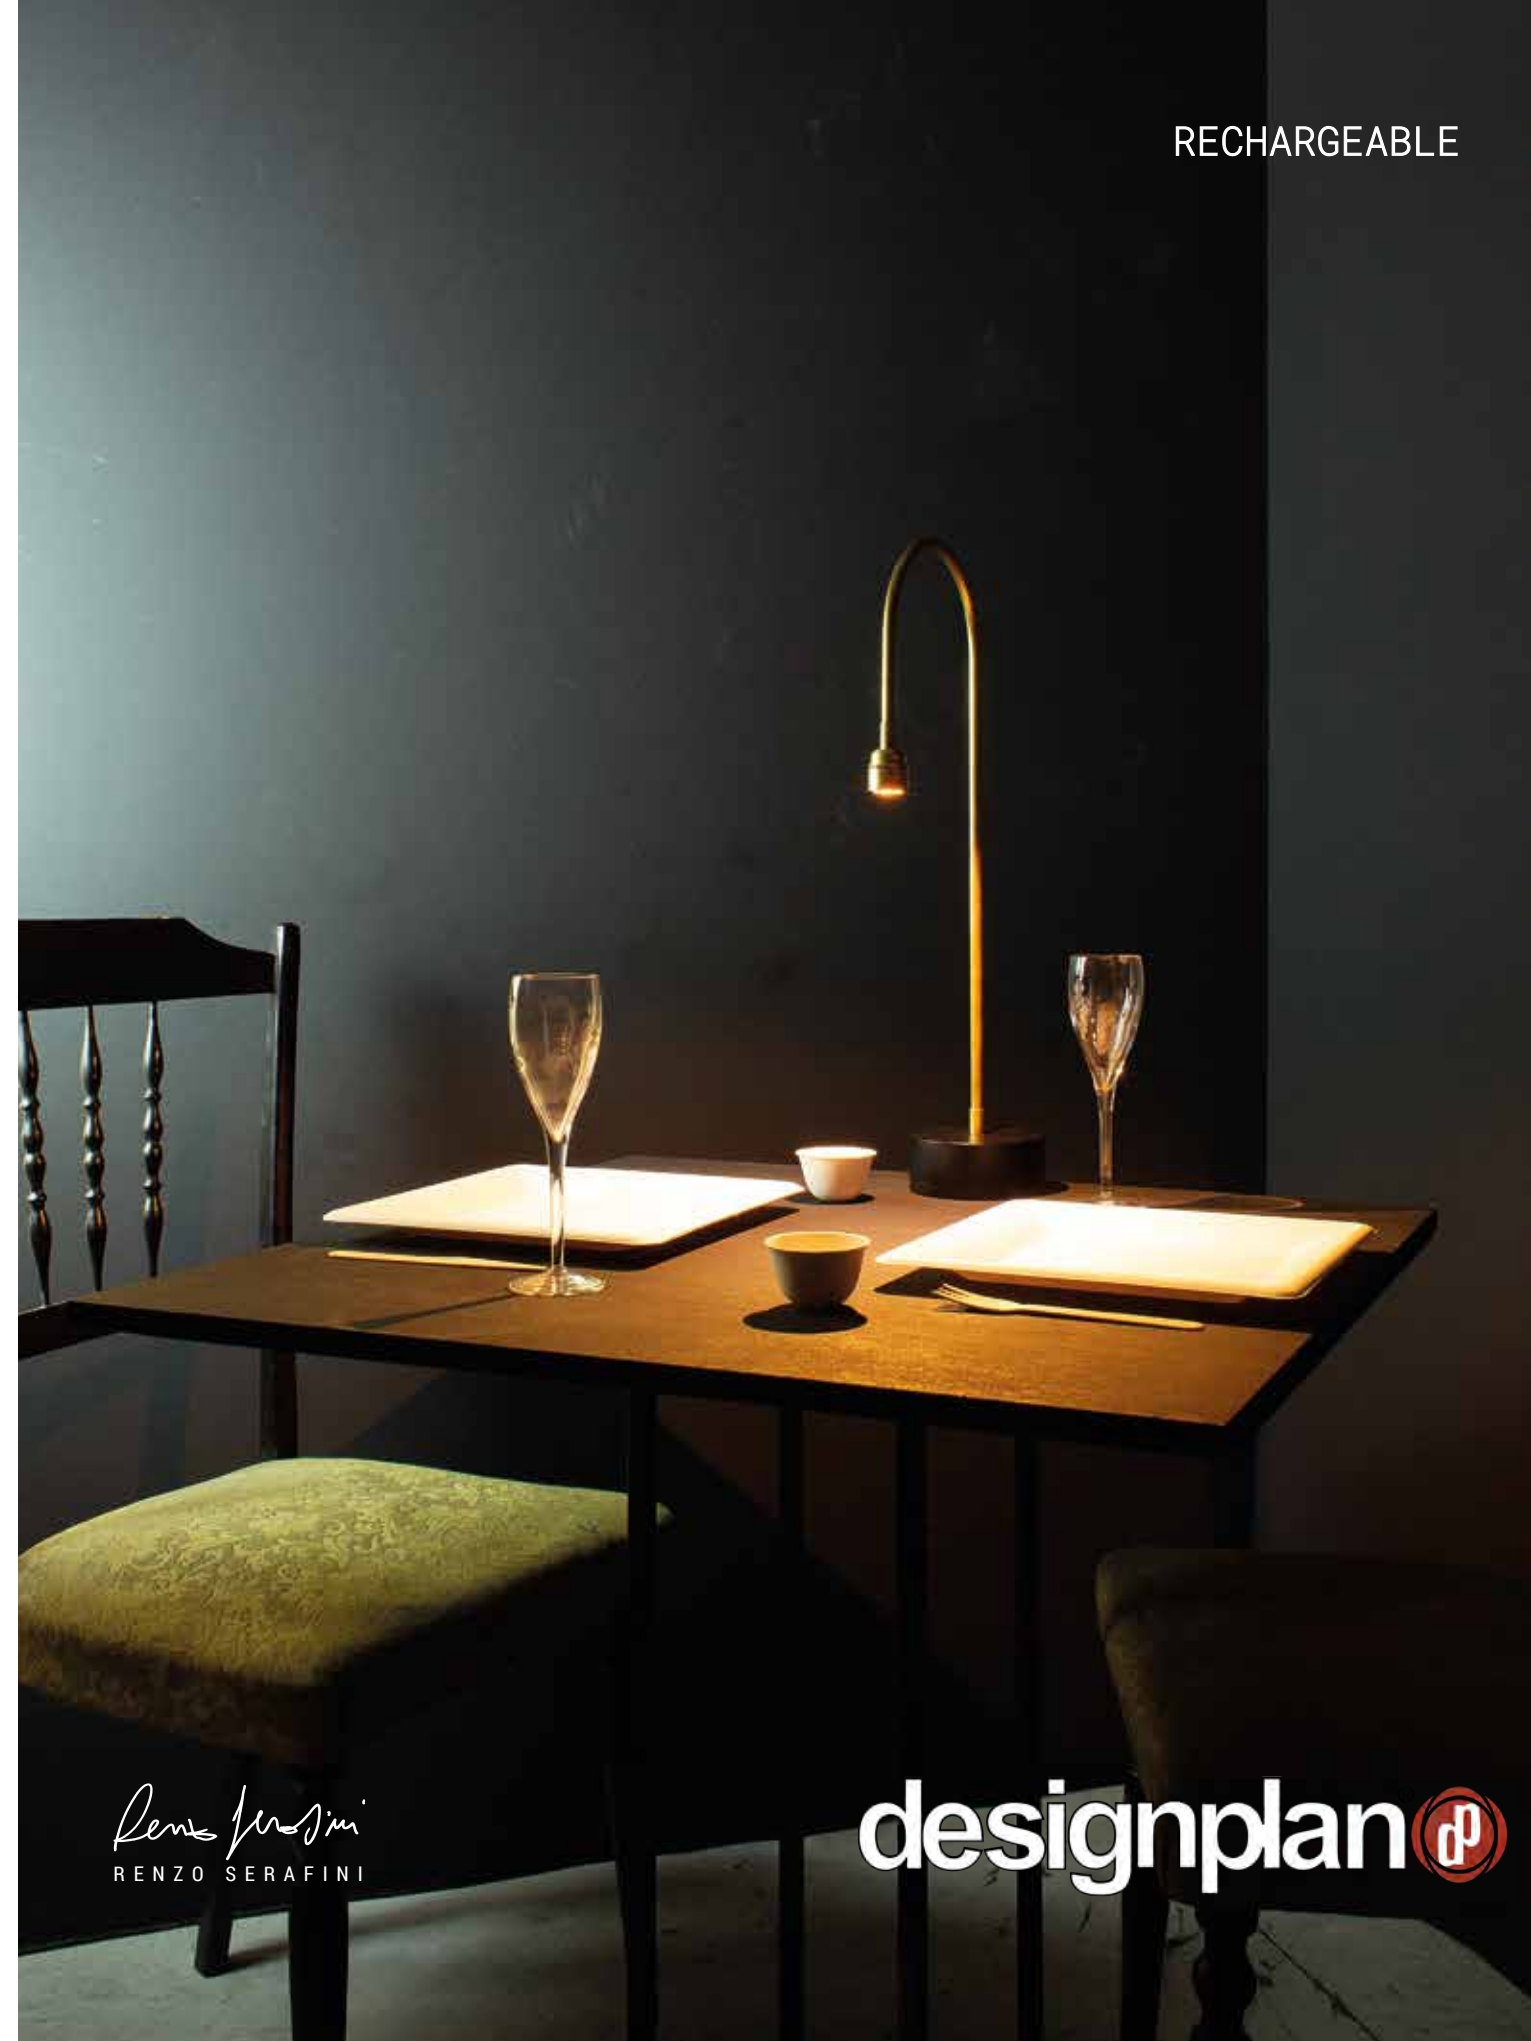

## R50.019

Brass structure, steel base, direct light, charger included.

IP44

Voltage	Source	Watt	Lumen	CRI	Kelvin	Light beam
120VDC	Modulo LED dimm	2W	220 lm	>80	2700K	narrow

6.50" x 3.94" x H 18.50"

Body	Reflector	Details
 Natural brass, Matte black	-	 Natural brass

RECHARGEABLE

*Renzo Serafini*  
RENZO SERAFINI

designplan 

**FONTANA**

Project Elisabetta Angelini  
Abocar Due Cucine Restaurant