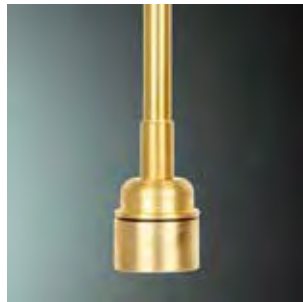

## R50.019

Brass structure, steel base, direct light, charger included.

IP44

Voltage	Source	Watt	Lumen	CRI	Kelvin	Light beam
120VDC	Modulo LED dimm	2W	220 lm	>80	2700K	narrow

6.50" x 3.94" x H 18.50"

Body	Reflector	Details
 Natural brass, Matte black	-	 Natural brass