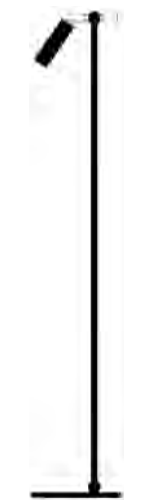

# PUNTO DI VISTA LETTURA

R30.027

Steel structure, small aluminum cylinder, plug-in transformer included.

IP20

Voltage	Source	Watt	Lumen	CRI	Kelvin	Light beam
120VAC	Modulo LED	4.2W	350 lm 375 lm	>90	2700K 3000K	narrow

Ø7.09" x H 41.34"

Body	Reflector	Details
 Matte black p.	 Matte black p.	 Natural brass
 Burnished p.	 Burnished p.	 Burnished brass

FLOOR

Renzo Serafini  
RENZO SERAFINI

designplan® 