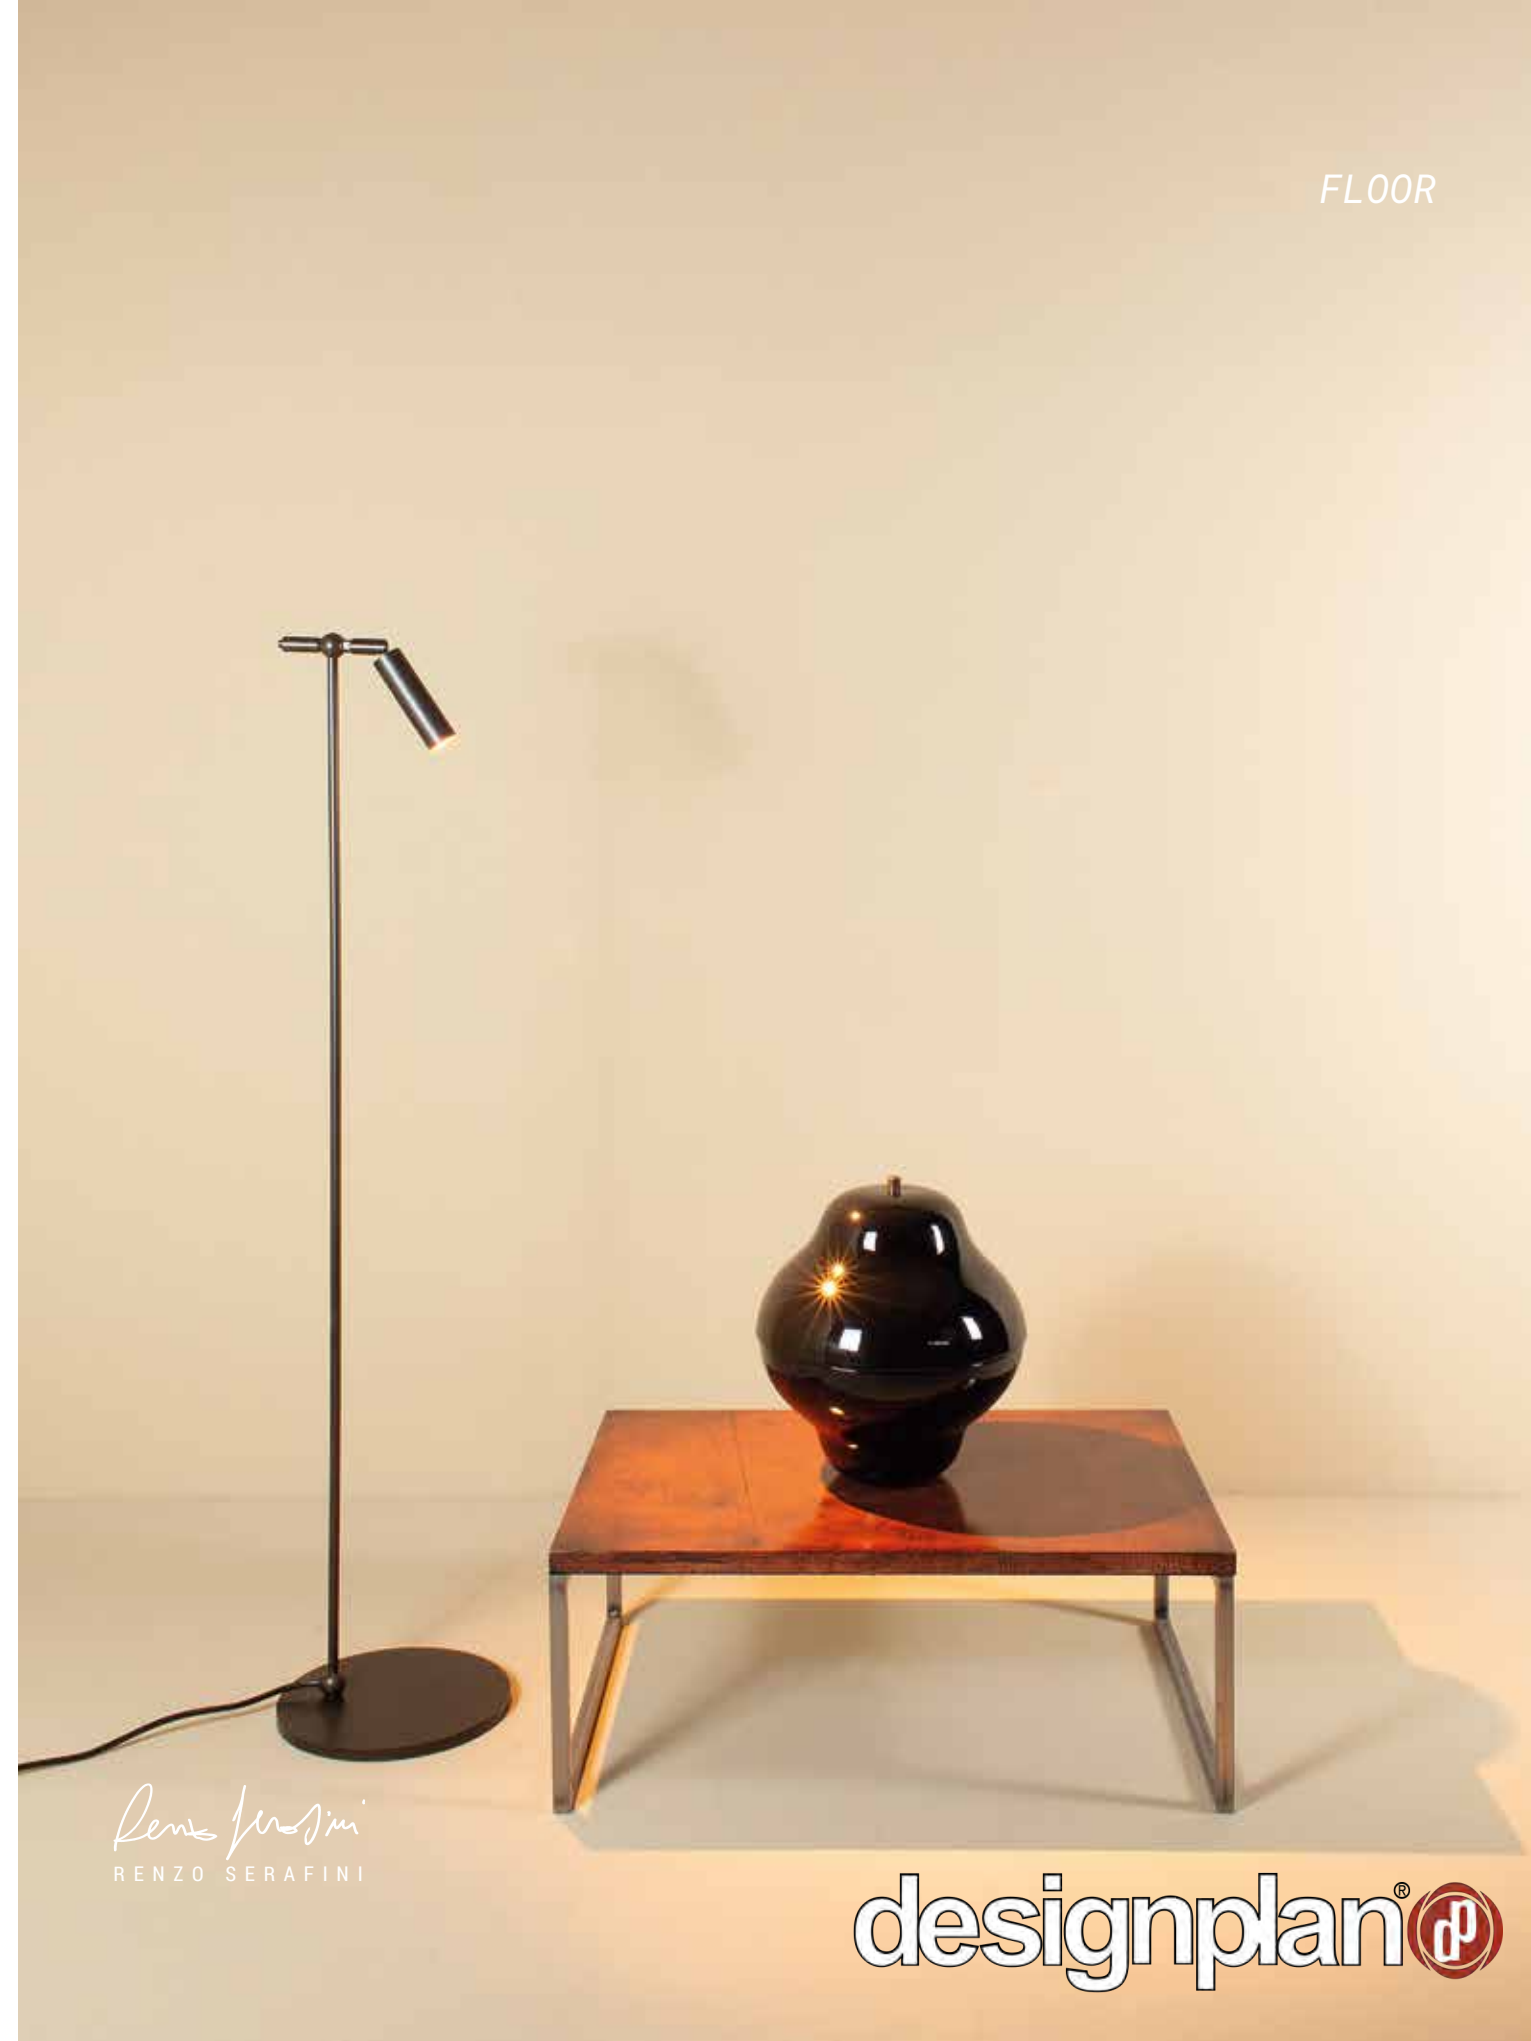

# PUNTO DI VISTA LETTURA

R30.027

Steel structure, small aluminum cylinder, plug-in transformer included.

IP20

Voltage	Source	Watt	Lumen	CRI	Kelvin	Light beam
120VAC	Modulo LED	4.2W	350 lm 375 lm	>90	2700K 3000K	narrow

Ø7.09" x H 41.34"

Body	Reflector	Details
 Matte black p.	 Matte black p.	 Natural brass
 Burnished p.	 Burnished p.	 Burnished brass

FLOOR

Renzo Serafini  
RENZO SERAFINI

designplan® 