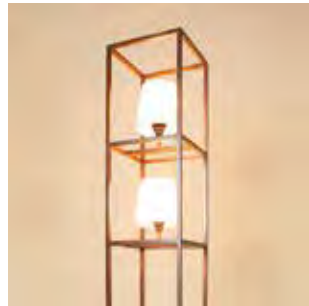

## R30.008

Steel structure, conical lampshades, bulbs not included.

IP20

Voltage	Source	Watt	Lumen	CRI	Kelvin	Light beam
120VAC	E12 Not Included	2x60W MAX	-	-	-	-

9.84" x 9.84" x H 70.87"

Body	Reflector	Details
 Corten	-	 Natural brass