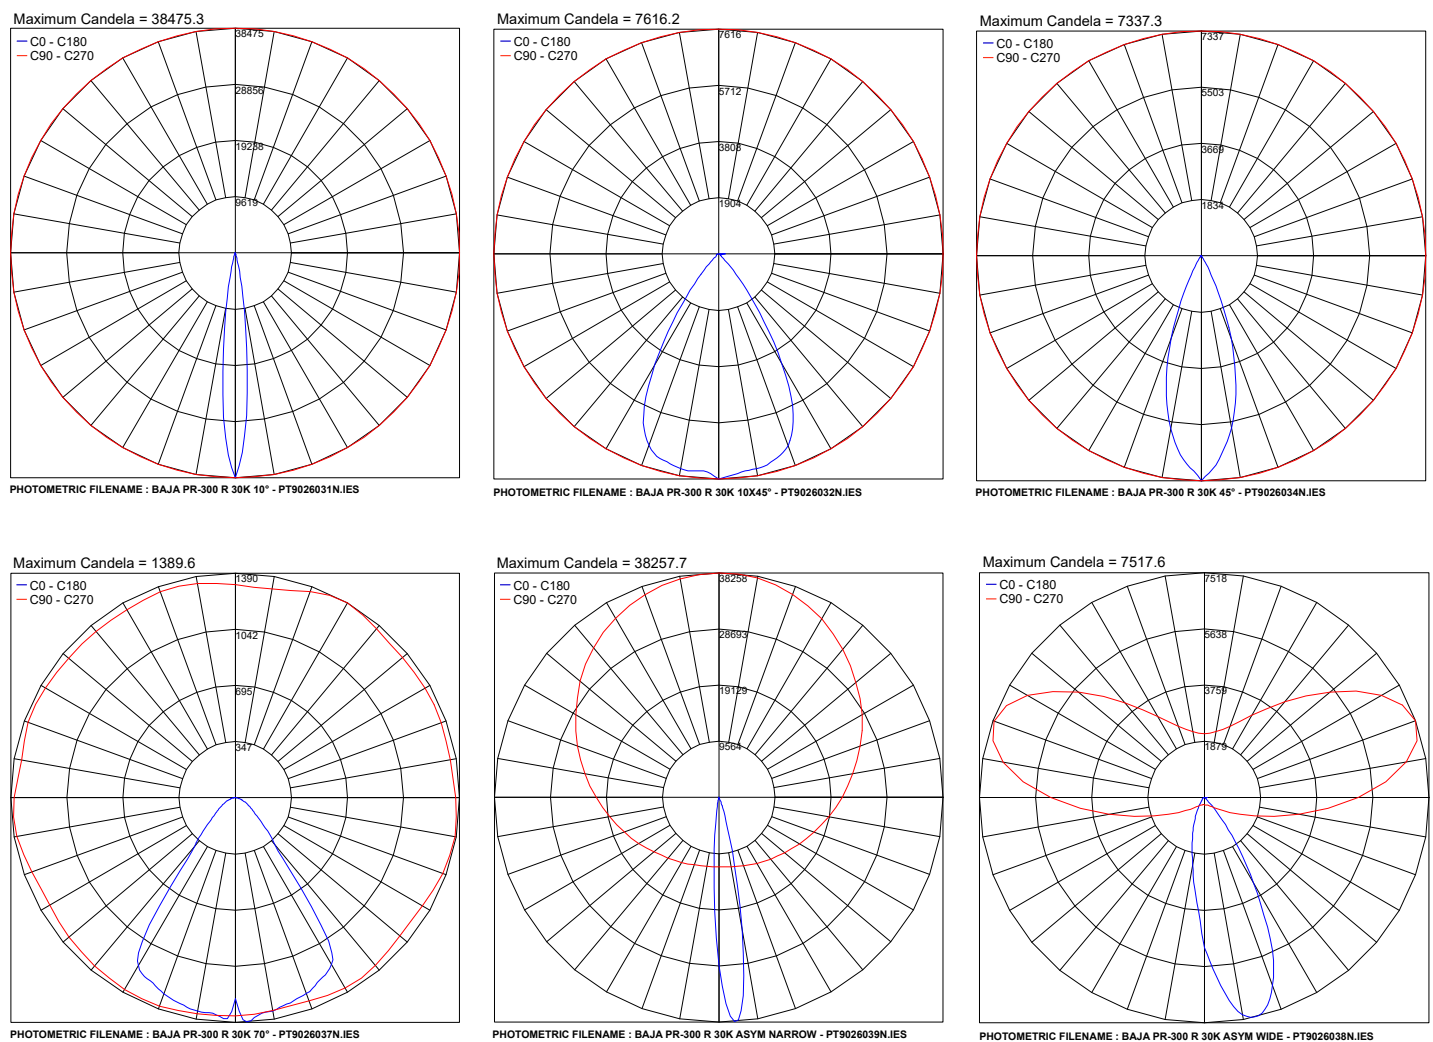

## PHOTOMETRIC DATA

NOTE: All photometry is 3000K

Job Name/Date:

Fixture Type Designation: