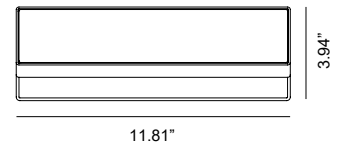

TECHNICAL DATA

Wattage	28W
Power Supply	Remote 500mA, not included. See page 2
Construction	Body/Frame: AISI 316L Stainless Steel Lens: 0.16" Thick Extra-clear Black Silk-Screened Tempered Glass
CCT	2200K, 2700K, 3000K, 4000K
BUG Rating	B3-U1-G0 (10°, 45°, Asym Narrow - 3000K) B2-U1-G0 (10°x45°, 70° - 3000K)
CRI	>80
Delivered Lumens	3600 lm (3000K)
Efficacy	128.6 lm/W (3000K)
Optics	10°, 10°x 45°, 45°, 70°, Asymmetric Wide, Asymmetric Narrow
Lumen Maintenance	L80 / B10 @100.000h Ta=25°C
Hard Coat Finishes	Inox Natural, Inox Graphite, Inox Bronze
Fixture Dimensions	11.81" l x 3.94" h Head: 11.81" l x 2.76" h x 1.26" w
IP Rating	IP65
Impact Resistance	IK08
Warranty	2 Years Extendable to 5 Years