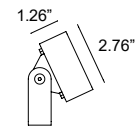

TECHNICAL DATA

Wattage	28W
Power Supply	Remote 500mA, not included. See page 2
Construction	Body/Frame: AISI 316L Stainless Steel Lens: 0.16" Thick Extra-clear Black Silk-Screened Tempered Glass
CCT	2200K, 2700K, 3000K, 4000K
BUG Rating	B3-U1-G0 (10°, 45°, Asym Narrow - 3000K) B2-U1-G0 (10°x45°, 70° - 3000K)
CRI	>80
Delivered Lumens	3600 lm (3000K)
Efficacy	128.6 lm/W (3000K)
Optics	10°, 10°x 45°, 45°, 70°, Asymmetric Wide, Asymmetric Narrow
Lumen Maintenance	L80 / B10 @100.000h Ta=25°C
Hard Coat Finishes	Inox Natural, Inox Graphite, Inox Bronze
Fixture Dimensions	11.81" l x 3.94" h Head: 11.81" l x 2.76" h x 1.26" w
IP Rating	IP65
Impact Resistance	IK08
Warranty	2 Years Extendable to 5 Years

Fixture Dimensions