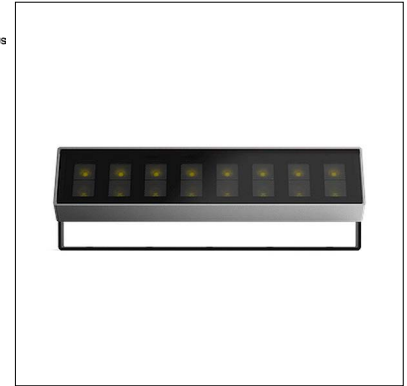

# BAJA PR-300 R

BAJA is a rectangular, multi-function outdoor luminaire made of stainless steel that is available as a floodlight with adjustable bracket rotating 90° or ceiling-mounted. BAJA PR-300 R is floodlight version with adjustable bracket, 11.8" in length, offering 6 optics options, 4 color temperatures, and 3 standard Hard Coat Treatment finishes.

## TECHNICAL DATA

<b>Wattage</b>	28W
<b>Power Supply</b>	Remote 500mA, not included. See page 2
<b>Construction</b>	Body/Frame: AISI 316L Stainless Steel Lens: 0.16" Thick Extra-clear Black Silk-Screened Tempered Glass
<b>CCT</b>	2200K, 2700K, 3000K, 4000K
<b>BUG Rating</b>	B3-U1-G0 (10°, 45°, Asym Narrow - 3000K) B2-U1-G0 (10°x45°, 70° - 3000K)
<b>CRI</b>	>80
<b>Delivered Lumens</b>	3600 lm (3000K)
<b>Efficacy</b>	128.6 lm/W (3000K)
<b>Optics</b>	10°, 10°x 45°, 45°, 70°, Asymmetric Wide, Asymmetric Narrow
<b>Lumen Maintenance</b>	L80 / B10 @100.000h Ta=25°C
<b>Hard Coat Finishes</b>	Inox Natural, Inox Graphite, Inox Bronze
<b>Fixture Dimensions</b>	11.81" l x 3.94" h Head: 11.81" l x 2.76" h x 1.26" w
<b>IP Rating</b>	IP65
<b>Impact Resistance</b>	IK08
<b>Warranty</b>	2 Years Extendable to 5 Years

Fixture Dimensions

**Hard Coating Treatment** is the surface treatment of all the products by Stral Lighting. It is not a skin of color, but instead is a process that allows for the color to be absorbed all the way through. If a product is scratched, the color beneath is the same as the color on the surface. It guarantees a high superficial resistance to corrosion and atmospheric agents, as well as making the products anti-fingerprint and anti-stain. Available in three finishes Inox Natural, Inox Graphite and Inox Bronze.