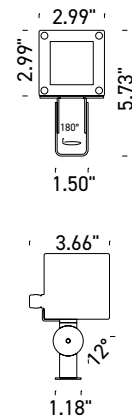

KOS SPOTLIGHT RGBW

KOS is a family of versatile, small boxlike fixtures that comes as a recessed downlight, in-grade uplight, wall mounted, or floodlight for installation in outdoor environments. KOS Spotlight RGBW is outdoor floodlight available with RGB+W light, 5 optics options and 2 standard finishes.

TECHNICAL DATA

Wattage	12W
Power Supply	Remote - Consult Factory
Construction	Body: Anticorodal Aluminum Lens: Extra Clear Tempered Glass
CCT	RGBW
BUG Rating	—
Delivered Lumens	333 lm: (R) 44 lm, (G) 27 lm, (B) 110 lm, (W) 152 lm (6500K)
Efficacy	27.8 lm/W: (R) 3.7 lm/W lm, (G) 2.3 lm/W, (B) 9.2 lm/W, (W) 12.7 lm (6500K)
Optics	10°, 25°, 45°, 10°x40°, 40°x10°
Finishes	Anthracite, ALU Gray (RAL9006)
Lumen Maintenance	90,000 hrs, L90 (Ta 35°C)
Fixture Dimensions	2.99" l x 3.66" w x 2.99" h
IP Rating	IP66
Impact Resistance	IK08

Fixture Dimensions

ORDERING INFORMATION

Example: F40506.1.5.01.US. Power Supplies / Accessories ordered separately.

F40507		5		US
Model No.	Finish	CCT	Optics	
F40507 - RGBW PRO	1 - Anthracite 4 - ALU Gray (RAL9006)	5 - RGB+W	01 - Spot 10° 36 - Medium 25° 32 - Wide 45° 38 - 10°x 40° 70 - 40°x 10°	US

A0503_

Aluminum Visor

1 - Anthracite

4 - ALU Gray (RAL 9006)

Order together with the product

A0003

Anchoring Bolt

L = 6.56 ft