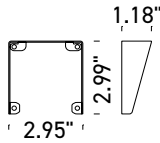

TECHNICAL DATA

Wattage	12W
Power Supply	Remote - Consult Factory
Construction	Body: Anticorodal Aluminum Lens: Extra Clear Tempered Glass
CCT	RGBW
BUG Rating	—
Delivered Lumens	333 lm: (R) 44 lm, (G) 27 lm, (B) 110 lm, (W) 152 lm (6500K)
Efficacy	27.8 lm/W: (R) 3.7 lm/W lm, (G) 2.3 lm/W, (B) 9.2 lm/W, (W) 12.7 lm (6500K)
Optics	10°, 25°, 45°, 10°x40°, 40°x10°
Finishes	Anthracite, ALU Gray (RAL9006)
Lumen Maintenance	90,000 hrs, L90 (Ta 35°C)
Fixture Dimensions	2.99" l x 3.66" w x 2.99" h
IP Rating	IP66
Impact Resistance	IK08

Fixture Dimensions

ORDERING INFORMATION

Example: F40506.1.5.01.US. Power Supplies / Accessories ordered separately.

F40507		5		US
Model No.	Finish	CCT	Optics	
F40507 - RGBW PRO	1 - Anthracite 4 - ALU Gray (RAL9006)	5 - RGB+W	01 - Spot 10° 36 - Medium 25° 32 - Wide 45° 38 - 10°x 40° 70 - 40°x 10°	US

A0503_

Aluminum Visor

1 - Anthracite

4 - ALU Gray (RAL 9006)

Order together with the product

A0003

Anchoring Bolt

L = 6.56 ft