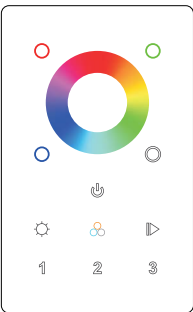

KOS SPOTLIGHT RGBW

KOS is a family of versatile, small boxlike fixtures that comes as a recessed downlight, in-grade uplight, wall mounted, or floodlight for installation in outdoor environments. KOS Spotlight RGBW is outdoor floodlight available with RGB+W light, 5 optics options and 2 standard finishes.

Fixture Dimensions

ORDERING INFORMATION

Example: F40506.1.5.01.US. Power Supplies / Accessories ordered separately.

F40507		5		US
Model No.	Finish	CCT	Optics	
F40507 - RGBW PRO	1 - Anthracite 4 - ALU Gray (RAL9006)	5 - RGB+W	01 - Spot 10° 36 - Medium 25° 32 - Wide 45° 38 - 10°x 40° 70 - 40°x 10°	US

A0503_

Aluminum Visor

1 - Anthracite

4 - ALU Gray (RAL 9006)

Order together with the product

A0003

Anchoring Bolt

L = 6.56 ft

ACCESSORIES

Controllers (RGBW)

PPWD00570 - RGBW DMX512+Wifi Controller

Touch Sensitive

Can be controlled by WiFi

Controls 3 zones synchronously and separately

Job Name/Date:

Fixture Type Designation: