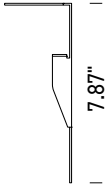

SUGGESTED POWER SUPPLIES

Remote - Consult Factory

ACCESSORIES

Installation / Anti-Glare

A9903

Stainless Steel Peg