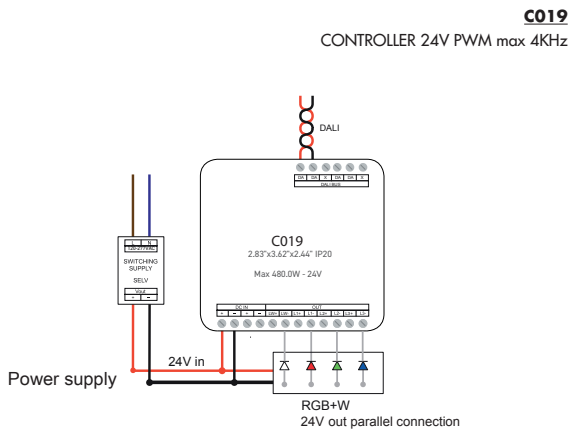

POWER SUPPLY

LUNA 24V CORE RGB+W

RGB+W CONTROLLER

BLUETOOTH / PUSH

DMX

DALI