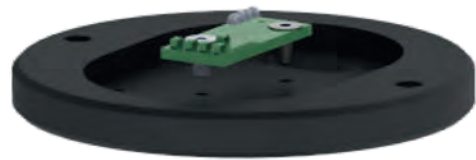

DMX READY

THE WORLD OF ELECTRONICS IS COMPLICATED, AND THE PROTOCOLS USED FOR OUR PRODUCTS ALLOW THEIR INNER WORKINGS TO COMMUNICATE EFFORTLESSLY. LUNA IS EQUIPPED WITH PRO SET-UP AND AN INTERNAL DMX CONTROLLER.

THE ONLY THING YOU HAVE TO DO IS PLUG IN A CABLE AND ENJOY THE SHOW!

OR JUST PLUG!

WHAT IF YOU DON'T NEED COLOR?

IN TERMS OF SIMPLICITY OF INSTALLATION, LUNA PRODUCTS, WITH MONOCHROMATIC LEDS, ARE EASY TO SET-UP. EVERY SINGLE PRODUCT INCLUDES A 24V CONVERTER WHICH ALLOWS A VERY FAST AND EFFECTIVE CONNECTION. IT'S EASIER THAN SCREWING IN A LIGHT BULB!