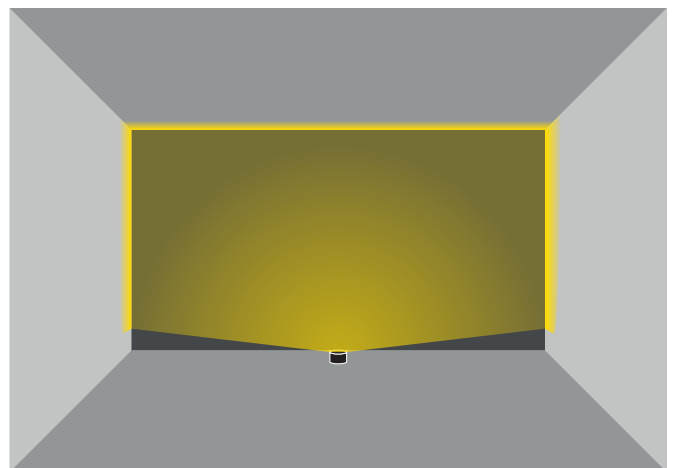

## A NICHE MARKET

OF COURSE, SOMETIMES YOU NEED TO ILLUMINATE ONE SPECIFIC WALL OR AREA. THE LUNA COLLECTION IS READY FOR THE CHALLENGE. THE HALF-OPEN LID AND A FINELY EMBOSSED LENS FOR ELECTRO-EROSION ALLOWS FOR A WIDE AND DIFFUSED LIGHT POINTED IN THE DIRECTION OF THE DESIRED WALL.