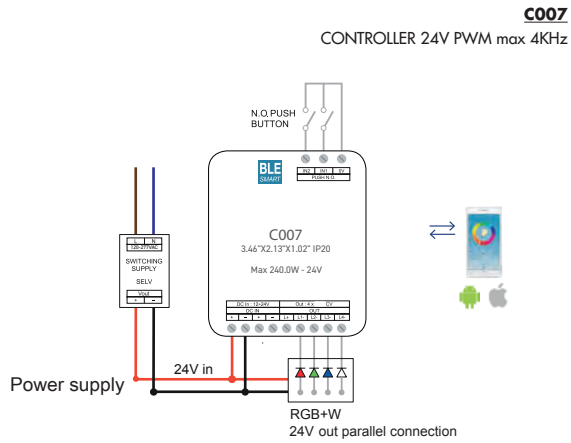

POWER SUPPLY

LUNA 24V CORE RGB+W

RGB+W CONTROLLER

BLUETOOTH / PUSH