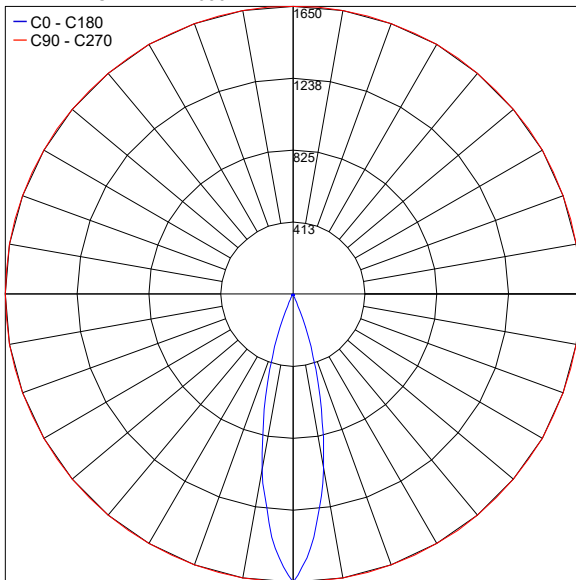

TECHNICAL DATA

Wattage	8W
Power Supply	Remote 200mA, not included. See page 2.
Construction	Body: AirCoral®
CCT	3000K (2700K, 4000K on request)
CRI	>90
BUG Rating	Coming Soon
Delivered Lumens	347 lm (3000K)
Efficacy	38.6 lm/W
Optics	24° Wide Beam
Finishes	AirCoral® - Unfinished
Fixture Dimensions	Ø10.2" x 6.3" h
Cut-Out Dimensions	Ø10.7"
Aperture	Ø0.51"
Fixture Weight	2.20 lbs
IP Rating	IP40

BU1017	AC	4R24M		WD.US
Model No.	Finish	Optic	CCT	
BU1017	AC - Air Coral®	4R24M - 24°	30 - 3000K (standard) 27 - 2700K 40 - 4000K	WD.US

Job Name/Date:

Fixture Type Designation:

SUGGESTED POWER SUPPLIES

200mA

For other power supply options consult factory.

PHOTOMETRIC DATA

Note: all photometry is 3000K

Maximum Candela = 1650.1

PHOTOMETRIC FILENAME : ORBIT 9W 24° 3000K - BU1017.IES

Job Name/Date:

Fixture Type Designation: