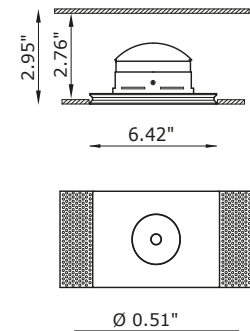

Fixture Dimensions

ORDERING INFORMATION

Example: BU1017.AC 4R24M30.WD.US. Accessories / Power Supplies ordered separately.

BU1017	AC	4R24M		WD.US
Model No.	Finish	Optic	CCT	
BU1017	AC - Air Coral®	4R24M - 24°	30 - 3000K (standard) 27 - 2700K 40 - 4000K	WD.US

Job Name/Date:

Fixture Type Designation: