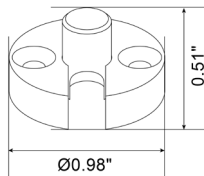

SUGGESTED POWER SUPPLIES

700mA

Part Number	Description	Input/Output	# of Fixtures
PPLT00537	Non-Dim	120-277VAC to 700mA, 4W, Class 2	1-1
PPLT00498	Phase Dim (120V only)	120VAC to 700mA, 12W, Class 2	1-2
PPLT00261	Leading / Trailing Edge Dimming to 10% (120V only)	120-277VAC to 700mA, 32W, Class 2	7-15
PPLT00467-P	0-10V Dimming to 1.0%	120-277VAC to 700mA, 50W, Class 2, DAMP	1-18
PPLT00561-P	0-10V Dimming to 0.1%	120-277VAC to 700mA, 100W, Class 2	2-18

Suggested Lutron Compatible

Part Number	Option	Lutron SKU	Dim Range	Description	Input/Output	# of Fixtures
PPLT00515	L3DAE / L3DA3W	L3DA	100%-1%	Hi-Lume™ 1% EcoSystem™ or 1% 3-Wire LED Driver	120-277VAC to 700mA, 14W, Class 2	3-6
PPLT00635	PEQ0E	PEQ0	100%-0.1%	Hi-Lume Premier 0.1% EcoSystem™ LED Driver F2B	120-277VAC to 700mA, 20W, Class 2	4-9
PPLT00181	L3DAE / L3DA3W	L3DA	100%-1%	Hi-Lume™ 1% EcoSystem™ or 1% 3-Wire LED Driver	120-277VAC to 700mA, 38W, Class 2	11-17

For other power supply options consult factory.

ACCESSORIES - Installation

PT70006
Wall Anchoring Plate