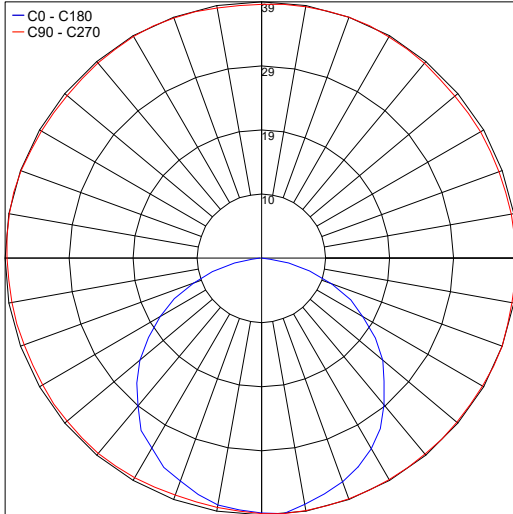

PT70010
Cover Flange

Silk-screened Tempered Glass Cover Flange
for UBICA C-30 AR, W-30 and C-30

Job Name/Date:

Fixture Type Designation:

PHOTOMETRIC DATA

NOTE: All photometry is 3000K

Maximum Candela = 38.7