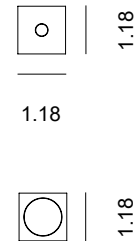

TECHNICAL DATA

Wattage	2W
Power Supply	Remote 700mA, not included. See page 2
Construction	Body: AISI 316L Stainless Steel Lens: Polycarbonate
CCT	2700K, 3000K, 4000K
CRI	>80
Delivered Lumens	279 lm (3000K)
Efficacy	139.5 lm/W (3000K)
Optics	Wide
Lumen Maintenance	L80, B10 @100.000h Ta=25°C
Hard Coat Finishes	Inox Natural, Inox Graphite, Inox Bronze
Fixture Dimensions	1.18" l x 1.18" w x 1.18" h
IP Rating	IP65
Impact Resistance	IK08
Warranty	2 Years Extendable to 5 Years

Fixture Dimensions