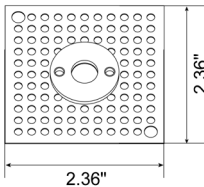

PT70009
Corrugated Wall Plate
Compatible with brick and plasterboard walls