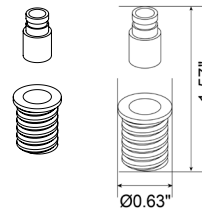

PT70005
Corrugated Plug - Wood