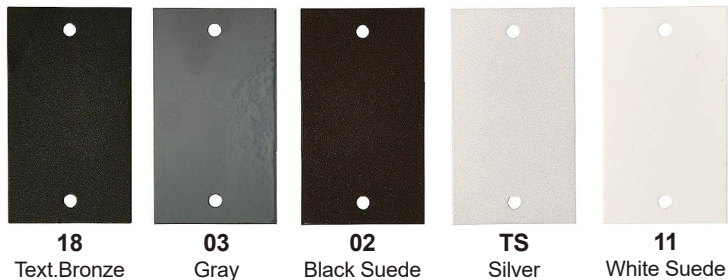

FINISHES

18 Text.Bronze   **03** Gray   **02** Black Suede   **TS** Silver   **11** White Suede