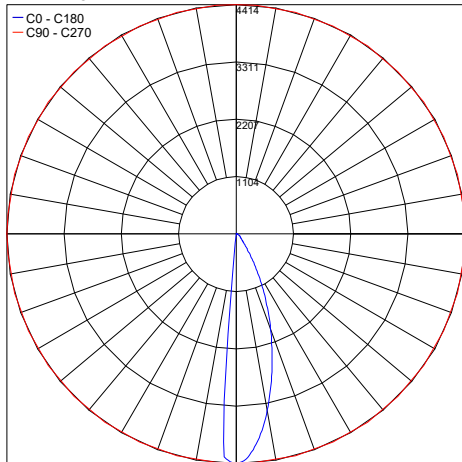

Maximum Candela = 4414