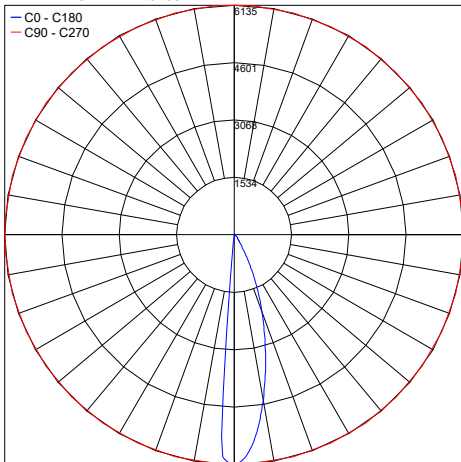

PHOTOMETRICS

Note: all photometry is 3000K

Maximum Candela = 6135