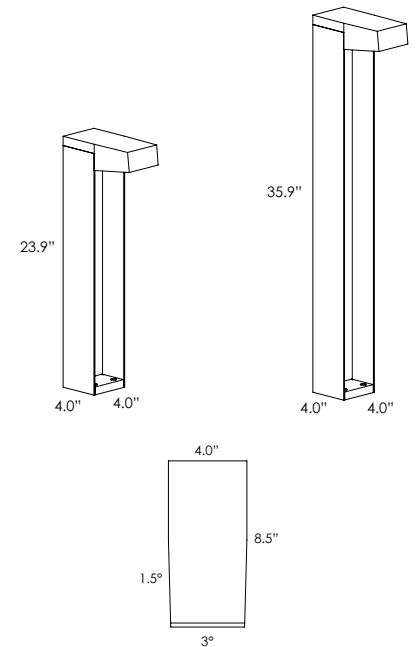

KL4 is an outdoor LED bollard, based off the Klee bollard, that is offered in 2 heights - 2-foot or 3-foot - 4 color temperatures, 3 optic options and 5 standard finishes. Dark Sky compliant.

MADE IN THE U.S.A.

Fixture Dimensions

TECHNICAL DATA

Wattage	30W
Power Supply	Integral 120-277VAC
Dimming	0-10V Dimming
Construction	Body: Aluminum Lens: Clear
CCT	2200K, 2700K, 3000K, 4000K
BUG Rating	B2-U0-G0 (24°, 36° - 3000K) B1-U0-G0 (Asym - 3000K)
CRI	>80
Delivered Lumens	1953 lm (24°, 3000K) 1846 lm (36°, 3000K) 2139 lm (Asym, 3000K) Dark Sky compliant
Efficacy	72.3 lm/W (24°, 3000K) 68.4 lm/W (36°, 3000K) 79.2 lm/W (Asym, 3000K)
Optics	3 Options - See Below
Finishes	5 Standard - See page 2 Custom RAL on request
Fixture Dimensions	Head: 4.0" w x 8.5" l Pole: 4.0" x 4.0" x 24.0" or 36.0" h
IP Rating	IP65

ORDERING INFORMATION

Example: KL4-L-2-40-02-18-C-0. Accessories ordered separately.

KL4-L	-		-		-		-	C	-	0
Model #	Height	CCT	Optics	Finish	Dimming	Options				
KL4-L	2 - 2 ft. 3 - 3 ft.	22 - 2200K 27 - 2700K 30 - 3000K 40 - 4000K	01 - 24° 02 - 36° 03 - Asymmetric	11 - White Suede 02 - Black Suede 03 - Gray 18 - Tex. Bronze TS - Silver C - Custom	C - Integral 120-277VAC 0-10V Dimming	0 - None				

Maximum Candela = 6135

PHOTOMETRIC FILENAME : KA4-KL4_3FT 30K 24" BLK_LLI002721-001.IES

Maximum Candela = 4414

PHOTOMETRIC FILENAME : KA4-KL4_3FT 30K 36" BLK_LLI002721-002.IES

Maximum Candela = 1874

PHOTOMETRIC FILENAME : KA4-KL4_3FT 30K ASYM BLK_LLI002721-003.IES