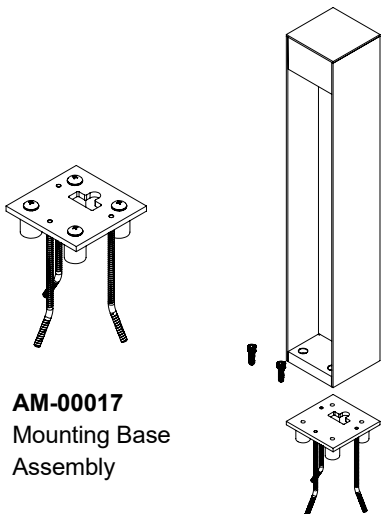

ACCESSORIES - Installation

AM-00017
Mounting Base
Assembly