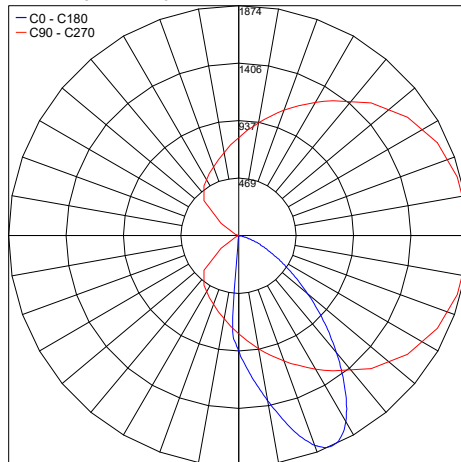

Maximum Candela = 1874