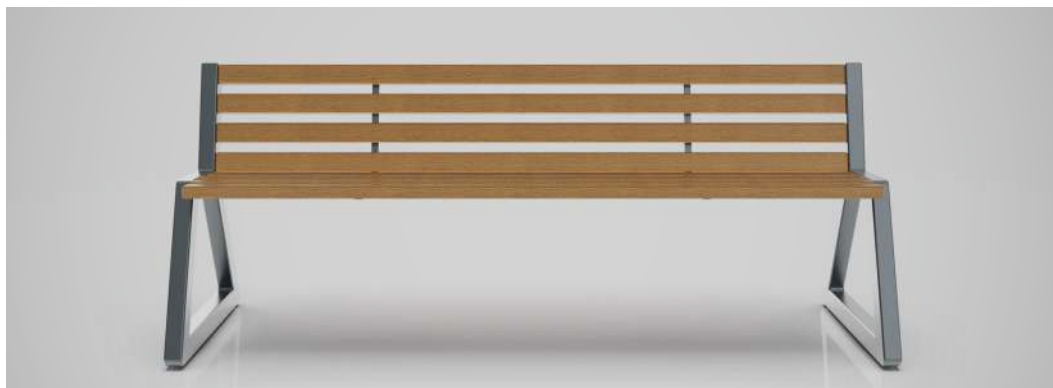

Bench

Product details

Seat made of hardwood and frame in hot galvanized steel powder coated with the possibility to choose any RAL color.

Ground fixing

Base flange with expansion anchor.

Notes

Seat made of hardwood.