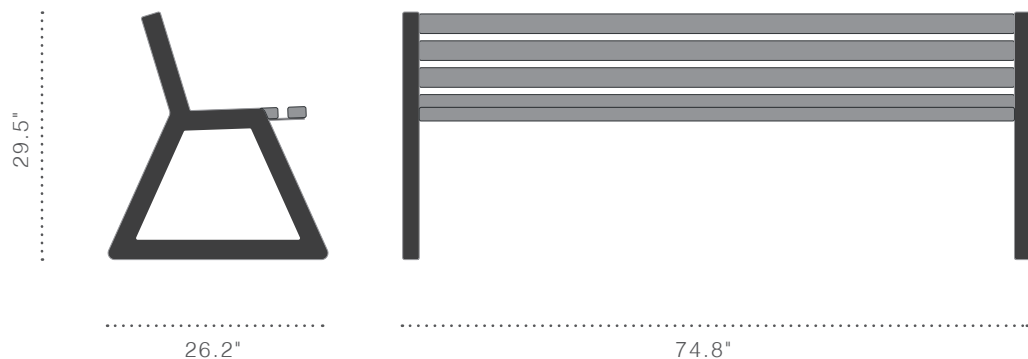

Bench

Product details

Seat made of hardwood and frame in hot galvanized steel powder coated with the possibility to choose any RAL color.

Ground fixing

Base flange with expansion anchor.

Notes

Seat made of hardwood.