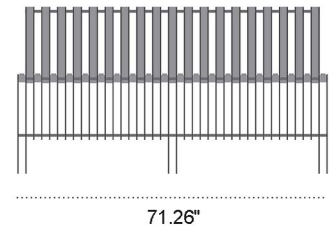

# DOPPIO BENCH

DOPPIO Bench is a bench from the DOPPIO collection for outdoor spaces with a seat made of hardwood, and a frame of hot galvanized steel that can be powder coated any RAL color. Fixed with base flange and expansion anchor or rooted in the ground.

## TECHNICAL DATA

<b>Construction</b>	Frame: Hot Galvanized Steel Seat: Hardwood
<b>Finishes</b>	Custom RAL Available
<b>Fixture Dimensions</b>	71.26" l x 22.83" w x 30.31" h
<b>Collection</b>	DOPPIO

Fixture Dimensions