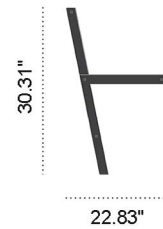

# DOPPIO BENCH

DOPPIO Bench is a bench from the DOPPIO collection for outdoor spaces with a seat made of hardwood, and a frame of hot galvanized steel that can be powder coated any RAL color. Fixed with base flange and expansion anchor or rooted in the ground.

## TECHNICAL DATA

<b>Construction</b>	Frame: Hot Galvanized Steel Seat: Hardwood
<b>Finishes</b>	Custom RAL Available
<b>Fixture Dimensions</b>	71.26" l x 22.83" w x 30.31" h
<b>Collection</b>	DOPPIO

Fixture Dimensions