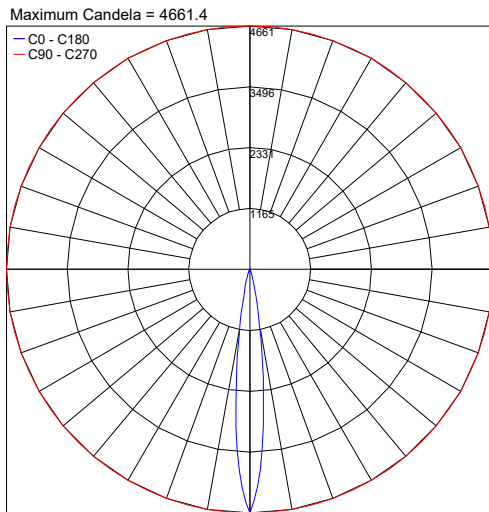

SPY 70 FLOODLIGHT

SPY 70 FLOODLIGHT ON POLE

Fixture Dimensions - see page 2

TECHNICAL DATA

Wattage	5W
Power Supply	Integral 120VAC Optional Remote 24VDC (Consult Factory)
Dimming	On/Off
Construction	Body: 6026 Anticorodal Aluminum Bracket: Extruded Aluminum Peg / Visor: Stainless Steel Lens: Extra Clear Tempered Glass
CCT	2700K, 3000K, 4000K
BUG Rating	B1-U0-G0 (3000K)
CRI	>80
Delivered Lumens	430 lm (3000K) Dark Sky compliant, output below 80°
Efficacy	86.0 lm/W (3000K)
Optics	15°, 26°, 60°, 13°-48° Zoom
Finishes	Anthracite, Dark Brown, Dark Green
Lumen Maintenance	60,000 hrs (Ta 50°C)
Fixture Dimensions	Ø 2.76" x 3.94" l x 5.00" h Pole heights: 16.14", 27.95", 39.76" Base: Ø2.76" Spike: Ø0.79" x 9.84" h
IP Rating	IP66
Impact Resistance	IK06

ORDERING INFORMATION

Example: F43130.1.3.88.02.US. Accessories ordered separately.

					.US
Model No.	Finish	CCT	Optics	Cable Length	
F43128 - Flood	1 - Anthracite	2 - 2700K	87 - 15°	01 - 4.92'	.US
F43129 - With Base 16.14" h	8 - Dark Brown	3 - 3000K	88 - 26°	02 - 16.40'	
F43130 - With Base 27.95" h	D - Dark Green	4 - 4000K	56 - 60°	03 - 32.81'	
F43131 - With Base 39.76" h			90 - 13°-48° Zoom	04 - 49.21'	
F43132 - With Spike 16.14" h					
F43133 - With Spike 27.95" h					
F43134 - With Spike 39.76" h					

SPY 70 FLOOD / Spike
28.0 in

SPY 70 FLOOD / Spike
39.8 in

Job Name/Date:

Fixture Type Designation:

SPY 70 FLOODLIGHT

ACCESSORIES

PHOTOMETRIC DATA

Note all Photometry is 3000K