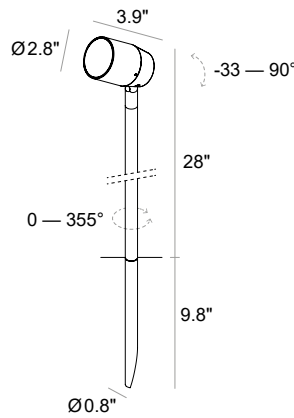

SPY 70 FLOODLIGHT

SPY 70 FLOODLIGHT ON POLE

Fixture Dimensions - see page 2

TECHNICAL DATA

Wattage	5W
Power Supply	Integral 120VAC Optional Remote 24VDC (Consult Factory)
Dimming	On/Off
Construction	Body: 6026 Anticorodal Aluminum Bracket: Extruded Aluminum Peg / Visor: Stainless Steel Lens: Extra Clear Tempered Glass
CCT	2700K, 3000K, 4000K
BUG Rating	B1-U0-G0 (3000K)
CRI	>80
Delivered Lumens	430 lm (3000K) Dark Sky compliant, output below 80°
Efficacy	86.0 lm/W (3000K)
Optics	15°, 26°, 60°, 13°-48° Zoom
Finishes	Anthracite, Dark Brown, Dark Green
Lumen Maintenance	60,000 hrs (Ta 50°C)
Fixture Dimensions	Ø 2.76" x 3.94" l x 5.00" h Pole heights: 16.14", 27.95", 39.76" Base: Ø2.76" Spike: Ø0.79" x 9.84" h
IP Rating	IP66
Impact Resistance	IK06

ORDERING INFORMATION

Example: F43130.1.3.88.02.US. Accessories ordered separately.

					.US
Model No.	Finish	CCT	Optics	Cable Length	
F43128 - Flood	1 - Anthracite	2 - 2700K	87 - 15°	01 - 4.92'	.US
F43129 - With Base 16.14" h	8 - Dark Brown	3 - 3000K	88 - 26°	02 - 16.40'	
F43130 - With Base 27.95" h	D - Dark Green	4 - 4000K	56 - 60°	03 - 32.81'	
F43131 - With Base 39.76" h			90 - 13°-48° Zoom	04 - 49.21'	
F43132 - With Spike 16.14" h					
F43133 - With Spike 27.95" h					
F43134 - With Spike 39.76" h					

Job Name/Date:

Fixture Type Designation:

SPY 70 FLOODLIGHT

FIXTURE DIMENSIONS

SPY 70 FLOOD / Base
16.1 in

SPY 70 FLOOD / Base
28.0 in

SPY 70 FLOOD / Base
39.8 in

SPY 70 FLOOD / Spike
16.1 in

SPY 70 FLOOD / Spike
28.0 in

SPY 70 FLOOD / Spike
39.8 in

Job Name/Date:

Fixture Type Designation:

SPY 70 FLOODLIGHT

ACCESSORIES

PHOTOMETRIC DATA

Note all Photometry is 3000K