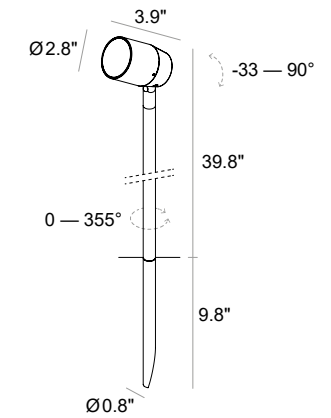

SPY 70 FLOODLIGHT

SPY 70 FLOODLIGHT ON POLE

Fixture Dimensions - see page 2

TECHNICAL DATA

Wattage	5W
Power Supply	Integral 120VAC Optional Remote 24VDC (Consult Factory)
Dimming	On/Off
Construction	Body: 6026 Anticorodal Aluminum Bracket: Extruded Aluminum Peg / Visor: Stainless Steel Lens: Extra Clear Tempered Glass
CCT	2700K, 3000K, 4000K
BUG Rating	B1-U0-G0 (3000K)
CRI	>80
Delivered Lumens	430 lm (3000K) Dark Sky compliant, output below 80°
Efficacy	86.0 lm/W (3000K)
Optics	15°, 26°, 60°, 13°-48° Zoom
Finishes	Anthracite, Dark Brown, Dark Green
Lumen Maintenance	60,000 hrs (Ta 50°C)
Fixture Dimensions	Ø 2.76" x 3.94" l x 5.00" h Pole heights: 16.14", 27.95", 39.76" Base: Ø2.76" Spike: Ø0.79" x 9.84" h
IP Rating	IP66
Impact Resistance	IK06

ORDERING INFORMATION

Example: F43130.1.3.88.02.US. Accessories ordered separately.

					.US
Model No.	Finish	CCT	Optics	Cable Length	
F43128 - Flood	1 - Anthracite	2 - 2700K	87 - 15°	01 - 4.92'	.US
F43129 - With Base 16.14" h	8 - Dark Brown	3 - 3000K	88 - 26°	02 - 16.40'	
F43130 - With Base 27.95" h	D - Dark Green	4 - 4000K	56 - 60°	03 - 32.81'	
F43131 - With Base 39.76" h			90 - 13°-48° Zoom	04 - 49.21'	
F43132 - With Spike 16.14" h					
F43133 - With Spike 27.95" h					
F43134 - With Spike 39.76" h					

Job Name/Date:

Fixture Type Designation:

SPY 70 FLOODLIGHT

FIXTURE DIMENSIONS

SPY 70 FLOOD / Base
16.1 in

SPY 70 FLOOD / Base
28.0 in

SPY 70 FLOOD / Base
39.8 in

SPY 70 FLOOD / Spike
16.1 in

SPY 70 FLOOD / Spike
28.0 in

SPY 70 FLOOD / Spike
39.8 in

Job Name/Date:

Fixture Type Designation:

SPY 70 FLOODLIGHT

ACCESSORIES

PHOTOMETRIC DATA

Note all Photometry is 3000K