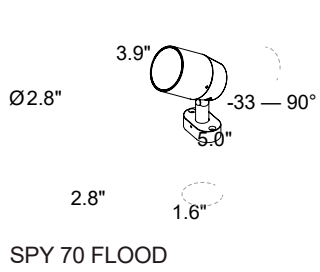

SPY 70 FLOODLIGHT

SPY is a versatile outdoor floodlight, also available as a downlight, that comes in three sizes and is 355° rotatable, for fulfilling every lighting situation. It has optics set back from the edge of the main body to allow precision without glare. Also available in a wall or 'treehugger' version which can be secured to branches, poles or other supports. Spy 70 is the medium size version with a 2.8" diameter, and 5W of power. Dark Sky compliant for output below 80°.

SPY 70 FLOODLIGHT

SPY 70 FLOODLIGHT ON POLE

Fixture Dimensions - see page 2

TECHNICAL DATA

Wattage	5W
Power Supply	Integral 120VAC Optional Remote 24VDC (Consult Factory)
Dimming	On/Off
Construction	Body: 6026 Anticorodal Aluminum Bracket: Extruded Aluminum Peg / Visor: Stainless Steel Lens: Extra Clear Tempered Glass
CCT	2700K, 3000K, 4000K
BUG Rating	B1-U0-G0 (3000K)
CRI	>80
Delivered Lumens	430 lm (3000K) Dark Sky compliant, output below 80°
Efficacy	86.0 lm/W (3000K)
Optics	15°, 26°, 60°, 13°-48° Zoom
Finishes	Anthracite, Dark Brown, Dark Green
Lumen Maintenance	60,000 hrs (Ta 50°C)
Fixture Dimensions	Ø 2.76" x 3.94" l x 5.00" h Pole heights: 16.14", 27.95", 39.76" Base: Ø2.76" Spike: Ø0.79" x 9.84" h
IP Rating	IP66
Impact Resistance	IK06

ORDERING INFORMATION

Example: F43130.1.3.88.02.US. Accessories ordered separately.

					.US
Model No.	Finish	CCT	Optics	Cable Length	
F43128 - Flood	1 - Anthracite	2 - 2700K	87 - 15°	01 - 4.92'	.US
F43129 - With Base 16.14" h	8 - Dark Brown	3 - 3000K	88 - 26°	02 - 16.40'	
F43130 - With Base 27.95" h	D - Dark Green	4 - 4000K	56 - 60°	03 - 32.81'	
F43131 - With Base 39.76" h			90 - 13°-48° Zoom	04 - 49.21'	
F43132 - With Spike 16.14" h					
F43133 - With Spike 27.95" h					
F43134 - With Spike 39.76" h					

Job Name/Date:

Fixture Type Designation:

SPY 70 FLOODLIGHT

FIXTURE DIMENSIONS

SPY 70 FLOOD / Base
16.1 in

SPY 70 FLOOD / Base
28.0 in

SPY 70 FLOOD / Base
39.8 in

SPY 70 FLOOD / Spike
16.1 in