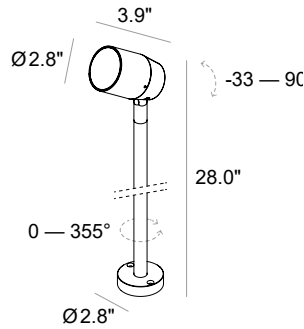

SPY 70 FLOODLIGHT

SPY 70 FLOODLIGHT ON POLE

Fixture Dimensions - see page 2

TECHNICAL DATA

Wattage	5W
Power Supply	Integral 120VAC Optional Remote 24VDC (Consult Factory)
Dimming	On/Off
Construction	Body: 6026 Anticorodal Aluminum Bracket: Extruded Aluminum Peg / Visor: Stainless Steel Lens: Extra Clear Tempered Glass
CCT	2700K, 3000K, 4000K
BUG Rating	B1-U0-G0 (3000K)
CRI	>80
Delivered Lumens	430 lm (3000K) Dark Sky compliant, output below 80°
Efficacy	86.0 lm/W (3000K)
Optics	15°, 26°, 60°, 13°-48° Zoom
Finishes	Anthracite, Dark Brown, Dark Green
Lumen Maintenance	60,000 hrs (Ta 50°C)
Fixture Dimensions	Ø 2.76" x 3.94" l x 5.00" h Pole heights: 16.14", 27.95", 39.76" Base: Ø2.76" Spike: Ø0.79" x 9.84" h
IP Rating	IP66
Impact Resistance	IK06

ORDERING INFORMATION

Example: F43130.1.3.88.02.US. Accessories ordered separately.

					.US
Model No.	Finish	CCT	Optics	Cable Length	
F43128 - Flood	1 - Anthracite	2 - 2700K	87 - 15°	01 - 4.92'	.US
F43129 - With Base 16.14" h	8 - Dark Brown	3 - 3000K	88 - 26°	02 - 16.40'	
F43130 - With Base 27.95" h	D - Dark Green	4 - 4000K	56 - 60°	03 - 32.81'	
F43131 - With Base 39.76" h			90 - 13°-48° Zoom	04 - 49.21'	
F43132 - With Spike 16.14" h					
F43133 - With Spike 27.95" h					
F43134 - With Spike 39.76" h					

Job Name/Date:

Fixture Type Designation:

SPY 70 FLOODLIGHT

FIXTURE DIMENSIONS

SPY 70 FLOOD / Base
16.1 in

SPY 70 FLOOD / Base
28.0 in

SPY 70 FLOOD / Base
39.8 in

SPY 70 FLOOD / Spike
16.1 in

SPY 70 FLOOD / Spike
28.0 in

SPY 70 FLOOD / Spike
39.8 in

Job Name/Date:

Fixture Type Designation:

SPY 70 FLOODLIGHT

ACCESSORIES

PHOTOMETRIC DATA

Note all Photometry is 3000K