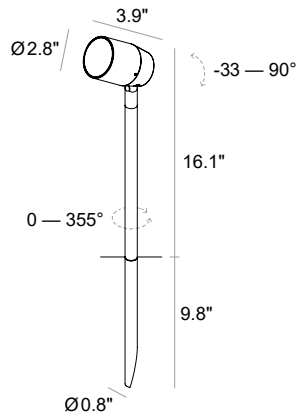

SPY 70 FLOODLIGHT

SPY 70 FLOODLIGHT ON POLE

Fixture Dimensions - see page 2

TECHNICAL DATA

Wattage	5W
Power Supply	Integral 120VAC Optional Remote 24VDC (Consult Factory)
Dimming	On/Off
Construction	Body: 6026 Anticorodal Aluminum Bracket: Extruded Aluminum Peg / Visor: Stainless Steel Lens: Extra Clear Tempered Glass
CCT	2700K, 3000K, 4000K
BUG Rating	B1-U0-G0 (3000K)
CRI	>80
Delivered Lumens	430 lm (3000K) Dark Sky compliant, output below 80°
Efficacy	86.0 lm/W (3000K)
Optics	15°, 26°, 60°, 13°-48° Zoom
Finishes	Anthracite, Dark Brown, Dark Green
Lumen Maintenance	60,000 hrs (Ta 50°C)
Fixture Dimensions	Ø 2.76" x 3.94" l x 5.00" h Pole heights: 16.14", 27.95", 39.76" Base: Ø2.76" Spike: Ø0.79" x 9.84" h
IP Rating	IP66
Impact Resistance	IK06

ORDERING INFORMATION

Example: F43130.1.3.88.02.US. Accessories ordered separately.

					.US
Model No.	Finish	CCT	Optics	Cable Length	
F43128 - Flood	1 - Anthracite	2 - 2700K	87 - 15°	01 - 4.92'	.US
F43129 - With Base 16.14" h	8 - Dark Brown	3 - 3000K	88 - 26°	02 - 16.40'	
F43130 - With Base 27.95" h	D - Dark Green	4 - 4000K	56 - 60°	03 - 32.81'	
F43131 - With Base 39.76" h			90 - 13°-48° Zoom	04 - 49.21'	
F43132 - With Spike 16.14" h					
F43133 - With Spike 27.95" h					
F43134 - With Spike 39.76" h					

Job Name/Date:

Fixture Type Designation:

SPY 70 FLOODLIGHT

FIXTURE DIMENSIONS

SPY 70 FLOOD / Base
16.1 in

SPY 70 FLOOD / Base
28.0 in

SPY 70 FLOOD / Base
39.8 in

SPY 70 FLOOD / Spike
16.1 in

SPY 70 FLOOD / Spike
28.0 in

SPY 70 FLOOD / Spike
39.8 in

Job Name/Date:

Fixture Type Designation:

SPY 70 FLOODLIGHT

ACCESSORIES

PHOTOMETRIC DATA

Note all Photometry is 3000K