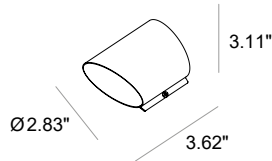

SPY 70 FLOODLIGHT

SPY 70 FLOODLIGHT ON POLE

Fixture Dimensions - see page 2

TECHNICAL DATA

Wattage	5W
Power Supply	Integral 120VAC Optional Remote 24VDC (Consult Factory)
Dimming	On/Off
Construction	Body: 6026 Anticorodal Aluminum Bracket: Extruded Aluminum Peg / Visor: Stainless Steel Lens: Extra Clear Tempered Glass
CCT	2700K, 3000K, 4000K
BUG Rating	B1-U0-G0 (3000K)
CRI	>80
Delivered Lumens	430 lm (3000K) Dark Sky compliant, output below 80°
Efficacy	86.0 lm/W (3000K)
Optics	15°, 26°, 60°, 13°-48° Zoom
Finishes	Anthracite, Dark Brown, Dark Green
Lumen Maintenance	60,000 hrs (Ta 50°C)
Fixture Dimensions	Ø 2.76" x 3.94" l x 5.00" h Pole heights: 16.14", 27.95", 39.76" Base: Ø2.76" Spike: Ø0.79" x 9.84" h
IP Rating	IP66
Impact Resistance	IK06

Job Name/Date:

Fixture Type Designation:

SPY 70 FLOODLIGHT

FIXTURE DIMENSIONS

SPY 70 FLOOD / Base
16.1 in

SPY 70 FLOOD / Base
28.0 in

SPY 70 FLOOD / Base
39.8 in

SPY 70 FLOOD / Spike
16.1 in

SPY 70 FLOOD / Spike
28.0 in

SPY 70 FLOOD / Spike
39.8 in

Job Name/Date:

Fixture Type Designation:

SPY 70 FLOODLIGHT

ACCESSORIES

PHOTOMETRIC DATA

Note all Photometry is 3000K