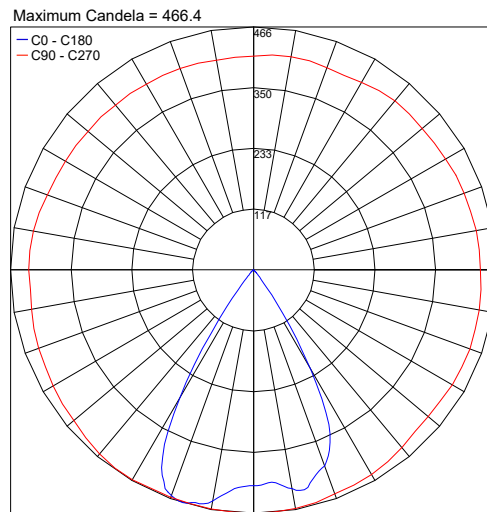

SPY 70 FLOODLIGHT

SPY 70 FLOODLIGHT ON POLE

Fixture Dimensions - see page 2

TECHNICAL DATA

Wattage	5W
Power Supply	Integral 120VAC Optional Remote 24VDC (Consult Factory)
Dimming	On/Off
Construction	Body: 6026 Anticorodal Aluminum Bracket: Extruded Aluminum Peg / Visor: Stainless Steel Lens: Extra Clear Tempered Glass
CCT	2700K, 3000K, 4000K
BUG Rating	B1-U0-G0 (3000K)
CRI	>80
Delivered Lumens	430 lm (3000K) Dark Sky compliant, output below 80°
Efficacy	86.0 lm/W (3000K)
Optics	15°, 26°, 60°, 13°-48° Zoom
Finishes	Anthracite, Dark Brown, Dark Green
Lumen Maintenance	60,000 hrs (Ta 50°C)
Fixture Dimensions	Ø 2.76" x 3.94" l x 5.00" h Pole heights: 16.14", 27.95", 39.76" Base: Ø2.76" Spike: Ø0.79" x 9.84" h
IP Rating	IP66
Impact Resistance	IK06

ORDERING INFORMATION

Example: F43130.1.3.88.02.US. Accessories ordered separately.

					.US
Model No.	Finish	CCT	Optics	Cable Length	
F43128 - Flood	1 - Anthracite	2 - 2700K	87 - 15°	01 - 4.92'	.US
F43129 - With Base 16.14" h	8 - Dark Brown	3 - 3000K	88 - 26°	02 - 16.40'	
F43130 - With Base 27.95" h	D - Dark Green	4 - 4000K	56 - 60°	03 - 32.81'	
F43131 - With Base 39.76" h			90 - 13°-48° Zoom	04 - 49.21'	
F43132 - With Spike 16.14" h					
F43133 - With Spike 27.95" h					
F43134 - With Spike 39.76" h					

Job Name/Date:

Fixture Type Designation:

SPY 70 FLOODLIGHT

FIXTURE DIMENSIONS

SPY 70 FLOOD / Base
16.1 in

SPY 70 FLOOD / Base
28.0 in

SPY 70 FLOOD / Base
39.8 in

SPY 70 FLOOD / Spike
16.1 in

SPY 70 FLOOD / Spike
28.0 in

SPY 70 FLOOD / Spike
39.8 in

Job Name/Date:

Fixture Type Designation:

SPY 70 FLOODLIGHT

ACCESSORIES

PHOTOMETRIC DATA

Note all Photometry is 3000K