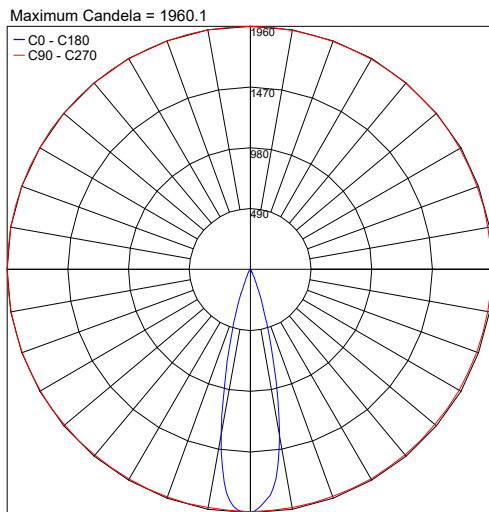

SPY 70 FLOODLIGHT

SPY 70 FLOODLIGHT ON POLE

Fixture Dimensions - see page 2

TECHNICAL DATA

Wattage	5W
Power Supply	Integral 120VAC Optional Remote 24VDC (Consult Factory)
Dimming	On/Off
Construction	Body: 6026 Anticorodal Aluminum Bracket: Extruded Aluminum Peg / Visor: Stainless Steel Lens: Extra Clear Tempered Glass
CCT	2700K, 3000K, 4000K
BUG Rating	B1-U0-G0 (3000K)
CRI	>80
Delivered Lumens	430 lm (3000K) Dark Sky compliant, output below 80°
Efficacy	86.0 lm/W (3000K)
Optics	15°, 26°, 60°, 13°-48° Zoom
Finishes	Anthracite, Dark Brown, Dark Green
Lumen Maintenance	60,000 hrs (Ta 50°C)
Fixture Dimensions	Ø 2.76" x 3.94" l x 5.00" h Pole heights: 16.14", 27.95", 39.76" Base: Ø2.76" Spike: Ø0.79" x 9.84" h
IP Rating	IP66
Impact Resistance	IK06

ORDERING INFORMATION

Example: F43130.1.3.88.02.US. Accessories ordered separately.

					.US
Model No.	Finish	CCT	Optics	Cable Length	
F43128 - Flood	1 - Anthracite	2 - 2700K	87 - 15°	01 - 4.92'	.US
F43129 - With Base 16.14" h	8 - Dark Brown	3 - 3000K	88 - 26°	02 - 16.40'	
F43130 - With Base 27.95" h	D - Dark Green	4 - 4000K	56 - 60°	03 - 32.81'	
F43131 - With Base 39.76" h			90 - 13°-48° Zoom	04 - 49.21'	
F43132 - With Spike 16.14" h					
F43133 - With Spike 27.95" h					
F43134 - With Spike 39.76" h					

SPY 70 FLOOD / Spike
28.0 in

SPY 70 FLOOD / Spike
39.8 in

Job Name/Date:

Fixture Type Designation:

SPY 70 FLOODLIGHT

ACCESSORIES

PHOTOMETRIC DATA

Note all Photometry is 3000K