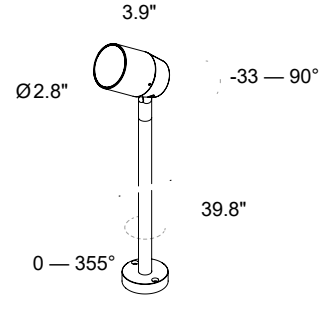

SPY 70 FLOODLIGHT

SPY is a versatile outdoor floodlight, also available as a downlight, that comes in three sizes and is 355° rotatable, for fulfilling every lighting situation. It has optics set back from the edge of the main body to allow precision without glare. Also available in a wall or 'treehugger' version which can be secured to branches, poles or other supports. Spy 70 is the medium size version with a 2.8" diameter, and 5W of power. Dark Sky compliant for output below 80°.

SPY 70 FLOODLIGHT

SPY 70 FLOODLIGHT ON POLE

Fixture Dimensions - see page 2

TECHNICAL DATA

Wattage	5W
Power Supply	Integral 120VAC Optional Remote 24VDC (Consult Factory)
Dimming	On/Off
Construction	Body: 6026 Anticorodal Aluminum Bracket: Extruded Aluminum Peg / Visor: Stainless Steel Lens: Extra Clear Tempered Glass
CCT	2700K, 3000K, 4000K
BUG Rating	B1-U0-G0 (3000K)
CRI	>80
Delivered Lumens	430 lm (3000K) Dark Sky compliant, output below 80°
Efficacy	86.0 lm/W (3000K)
Optics	15°, 26°, 60°, 13°-48° Zoom
Finishes	Anthracite, Dark Brown, Dark Green
Lumen Maintenance	60,000 hrs (Ta 50°C)
Fixture Dimensions	Ø 2.76" x 3.94" l x 5.00" h Pole heights: 16.14", 27.95", 39.76" Base: Ø2.76" Spike: Ø0.79" x 9.84" h
IP Rating	IP66
Impact Resistance	IK06

ORDERING INFORMATION

Example: F43130.1.3.88.02.US. Accessories ordered separately.

					.US
Model No.	Finish	CCT	Optics	Cable Length	
F43128 - Flood	1 - Anthracite	2 - 2700K	87 - 15°	01 - 4.92'	.US
F43129 - With Base 16.14" h	8 - Dark Brown	3 - 3000K	88 - 26°	02 - 16.40'	
F43130 - With Base 27.95" h	D - Dark Green	4 - 4000K	56 - 60°	03 - 32.81'	
F43131 - With Base 39.76" h			90 - 13°-48° Zoom	04 - 49.21'	
F43132 - With Spike 16.14" h					
F43133 - With Spike 27.95" h					
F43134 - With Spike 39.76" h					

Job Name/Date:

Fixture Type Designation:

SPY 70 FLOODLIGHT

FIXTURE DIMENSIONS

SPY 70 FLOOD / Base
16.1 in

SPY 70 FLOOD / Base
28.0 in

SPY 70 FLOOD / Base
39.8 in

SPY 70 FLOOD / Spike
16.1 in