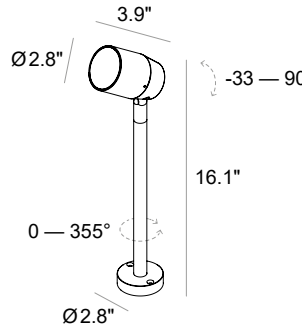

SPY 70 FLOODLIGHT

SPY is a versatile outdoor floodlight, also available as a downlight, that comes in three sizes and is 355° rotatable, for fulfilling every lighting situation. It has optics set back from the edge of the main body to allow precision without glare. Also available in a wall or 'treehugger' version which can be secured to branches, poles or other supports. Spy 70 is the medium size version with a 2.8" diameter, and 5W of power. Dark Sky compliant for output below 80°.

SPY 70 FLOODLIGHT

SPY 70 FLOODLIGHT ON POLE

Fixture Dimensions - see page 2

TECHNICAL DATA

Wattage	5W
Power Supply	Integral 120VAC Optional Remote 24VDC (Consult Factory)
Dimming	On/Off
Construction	Body: 6026 Anticorodal Aluminum Bracket: Extruded Aluminum Peg / Visor: Stainless Steel Lens: Extra Clear Tempered Glass
CCT	2700K, 3000K, 4000K
BUG Rating	B1-U0-G0 (3000K)
CRI	>80
Delivered Lumens	430 lm (3000K) Dark Sky compliant, output below 80°
Efficacy	86.0 lm/W (3000K)
Optics	15°, 26°, 60°, 13°-48° Zoom
Finishes	Anthracite, Dark Brown, Dark Green
Lumen Maintenance	60,000 hrs (Ta 50°C)
Fixture Dimensions	Ø 2.76" x 3.94" l x 5.00" h Pole heights: 16.14", 27.95", 39.76" Base: Ø2.76" Spike: Ø0.79" x 9.84" h
IP Rating	IP66
Impact Resistance	IK06

ORDERING INFORMATION

Example: F43130.1.3.88.02.US. Accessories ordered separately.

					.US
Model No.	Finish	CCT	Optics	Cable Length	
F43128 - Flood	1 - Anthracite	2 - 2700K	87 - 15°	01 - 4.92'	.US
F43129 - With Base 16.14" h	8 - Dark Brown	3 - 3000K	88 - 26°	02 - 16.40'	
F43130 - With Base 27.95" h	D - Dark Green	4 - 4000K	56 - 60°	03 - 32.81'	
F43131 - With Base 39.76" h			90 - 13°-48° Zoom	04 - 49.21'	
F43132 - With Spike 16.14" h					
F43133 - With Spike 27.95" h					
F43134 - With Spike 39.76" h					

Job Name/Date:

Fixture Type Designation:

SPY 70 FLOODLIGHT

FIXTURE DIMENSIONS

SPY 70 FLOOD / Base
16.1 in

SPY 70 FLOOD / Base
28.0 in

SPY 70 FLOOD / Base
39.8 in

SPY 70 FLOOD / Spike
16.1 in