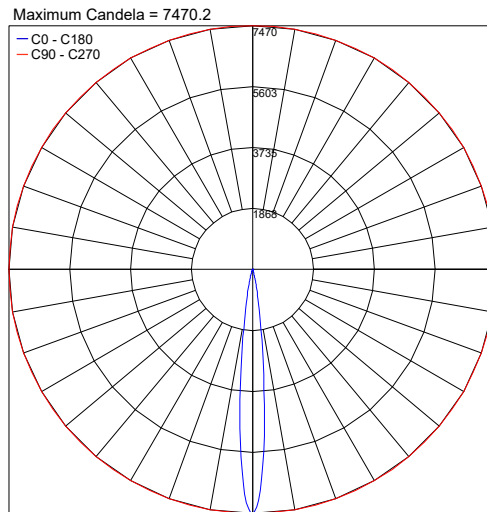

SPY 70 FLOODLIGHT

SPY 70 FLOODLIGHT ON POLE

Fixture Dimensions - see page 2

TECHNICAL DATA

Wattage	5W
Power Supply	Integral 120VAC Optional Remote 24VDC (Consult Factory)
Dimming	On/Off
Construction	Body: 6026 Anticorodal Aluminum Bracket: Extruded Aluminum Peg / Visor: Stainless Steel Lens: Extra Clear Tempered Glass
CCT	2700K, 3000K, 4000K
BUG Rating	B1-U0-G0 (3000K)
CRI	>80
Delivered Lumens	430 lm (3000K) Dark Sky compliant, output below 80°
Efficacy	86.0 lm/W (3000K)
Optics	15°, 26°, 60°, 13°-48° Zoom
Finishes	Anthracite, Dark Brown, Dark Green
Lumen Maintenance	60,000 hrs (Ta 50°C)
Fixture Dimensions	Ø 2.76" x 3.94" l x 5.00" h Pole heights: 16.14", 27.95", 39.76" Base: Ø2.76" Spike: Ø0.79" x 9.84" h
IP Rating	IP66
Impact Resistance	IK06

ORDERING INFORMATION

Example: F43130.1.3.88.02.US. Accessories ordered separately.

					.US
Model No.	Finish	CCT	Optics	Cable Length	
F43128 - Flood	1 - Anthracite	2 - 2700K	87 - 15°	01 - 4.92'	.US
F43129 - With Base 16.14" h	8 - Dark Brown	3 - 3000K	88 - 26°	02 - 16.40'	
F43130 - With Base 27.95" h	D - Dark Green	4 - 4000K	56 - 60°	03 - 32.81'	
F43131 - With Base 39.76" h			90 - 13°-48° Zoom	04 - 49.21'	
F43132 - With Spike 16.14" h					
F43133 - With Spike 27.95" h					
F43134 - With Spike 39.76" h					

SPY 70 FLOOD / Spike
28.0 in

SPY 70 FLOOD / Spike
39.8 in

Job Name/Date:

Fixture Type Designation:

SPY 70 FLOODLIGHT

ACCESSORIES

PHOTOMETRIC DATA

Note all Photometry is 3000K