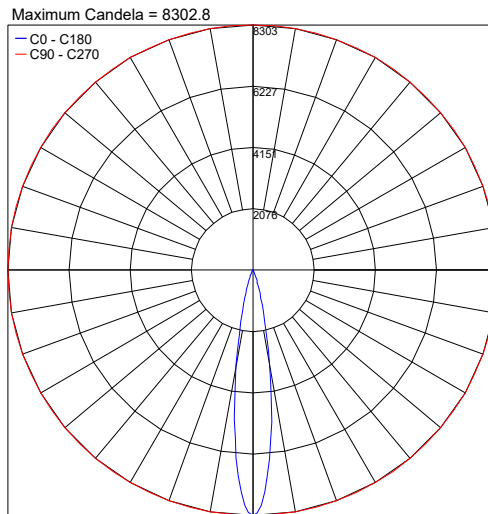

FIXTURE DIMENSIONS

SPY 90 ADJ. SPOTLIGHT
FOR POLE (by others)

SPY 90 ADJ. SPOTLIGHT
FOR TREE

ACCESSORIES

A0020
Visor for SPY 90

A1611
Shadow-effect Filter
for SPY 90

PHOTOMETRIC DATA

Note all Photometry is 3000K

PHOTOMETRIC FILENAME : SPY 90 POLE MOUNT 30K 15° - 73106.X.3.87.IES

PHOTOMETRIC FILENAME : SPY 90 POLE MOUNT 30K 16° - 45° - 73106.X.3.91.IES

Job Name/Date:

Fixture Type Designation:

PHOTOMETRIC DATA

Note all Photometry is 3000K

Maximum Candela = 3307.4

PHOTOMETRIC FILENAME : SPY 90 POLE MOUNT 30K 36° - 73106.X.3.89.IES

Maximum Candela = 1470.2

PHOTOMETRIC FILENAME : SPY 90 POLE MOUNT 30K 60° - 73106.X.3.56.IES

Job Name/Date:

Fixture Type Designation: