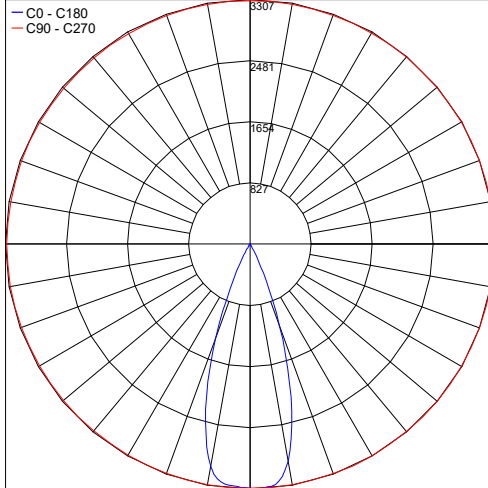

PHOTOMETRIC FILENAME : SPY 90 POLE MOUNT 30K 15° - 73106.X.3.87.IES

PHOTOMETRIC FILENAME : SPY 90 POLE MOUNT 30K 16° - 45° - 73106.X.3.91.IES

Job Name/Date:

Fixture Type Designation:

PHOTOMETRIC DATA

Note all Photometry is 3000K

Maximum Candela = 3307.4

PHOTOMETRIC FILENAME : SPY 90 POLE MOUNT 30K 36° - 73106.X.3.89.IES

Maximum Candela = 1470.2

PHOTOMETRIC FILENAME : SPY 90 POLE MOUNT 30K 60° - 73106.X.3.56.IES

Job Name/Date:

Fixture Type Designation: