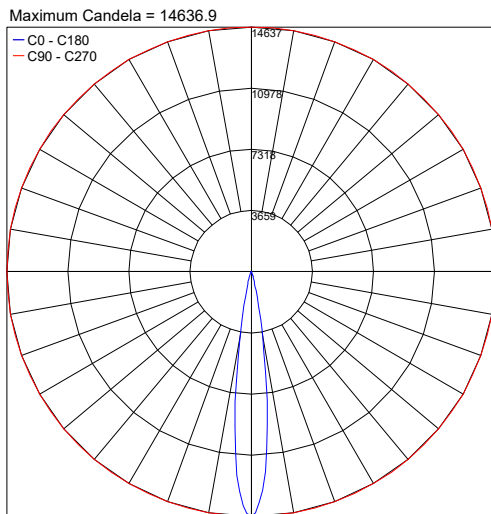

FIXTURE DIMENSIONS

SPY 90 ADJ. SPOTLIGHT
FOR POLE (by others)

SPY 90 ADJ. SPOTLIGHT
FOR TREE

ACCESSORIES

A0020
Visor for SPY 90

A1611
Shadow-effect Filter
for SPY 90

PHOTOMETRIC DATA

Note all Photometry is 3000K

PHOTOMETRIC FILENAME : SPY 90 POLE MOUNT 30K 15° - 73106.X.3.87.IES

PHOTOMETRIC FILENAME : SPY 90 POLE MOUNT 30K 16° - 45° - 73106.X.3.91.IES

Job Name/Date:

Fixture Type Designation:

PHOTOMETRIC DATA

Note all Photometry is 3000K

Maximum Candela = 3307.4

PHOTOMETRIC FILENAME : SPY 90 POLE MOUNT 30K 36° - 73106.X.3.89.IES

Maximum Candela = 1470.2

PHOTOMETRIC FILENAME : SPY 90 POLE MOUNT 30K 60° - 73106.X.3.56.IES

Job Name/Date:

Fixture Type Designation: