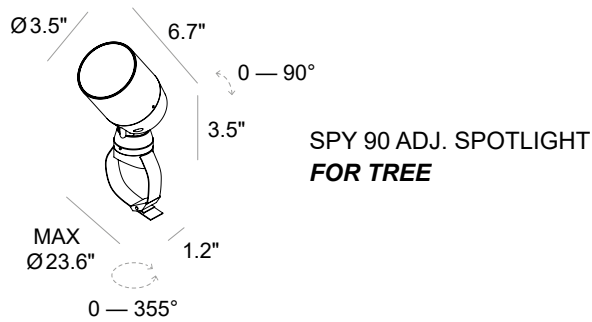

FIXTURE DIMENSIONS

SPY 90 ADJ. SPOTLIGHT
FOR POLE (by others)

SPY 90 ADJ. SPOTLIGHT
FOR TREE

ACCESSORIES

A0020
Visor for SPY 90

A1611
Shadow-effect Filter
for SPY 90

PHOTOMETRIC DATA

Note all Photometry is 3000K

PHOTOMETRIC FILENAME : SPY 90 POLE MOUNT 30K 15° - 73106.X.3.87.IES

PHOTOMETRIC FILENAME : SPY 90 POLE MOUNT 30K 16° - 45° - 73106.X.3.91.IES

Job Name/Date:

Fixture Type Designation:

PHOTOMETRIC DATA

Note all Photometry is 3000K

Maximum Candela = 3307.4

PHOTOMETRIC FILENAME : SPY 90 POLE MOUNT 30K 36° - 73106.X.3.89.IES

Maximum Candela = 1470.2

PHOTOMETRIC FILENAME : SPY 90 POLE MOUNT 30K 60° - 73106.X.3.56.IES

Job Name/Date:

Fixture Type Designation: