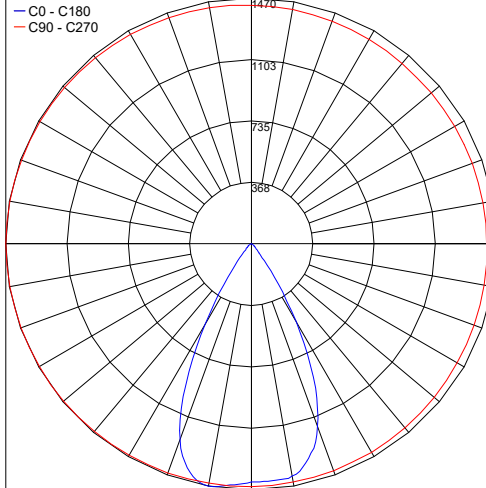

FIXTURE DIMENSIONS

SPY 90 ADJ. SPOTLIGHT
FOR POLE (by others)

SPY 90 ADJ. SPOTLIGHT
FOR TREE

ACCESSORIES

A0020
Visor for SPY 90

A1611
Shadow-effect Filter
for SPY 90

PHOTOMETRIC DATA

Note all Photometry is 3000K

PHOTOMETRIC FILENAME : SPY 90 POLE MOUNT 30K 15° - 73106.X.3.87.IES

PHOTOMETRIC FILENAME : SPY 90 POLE MOUNT 30K 16° - 45° - 73106.X.3.91.IES

Job Name/Date:

Fixture Type Designation:

PHOTOMETRIC DATA

Note all Photometry is 3000K

Maximum Candela = 3307.4

PHOTOMETRIC FILENAME : SPY 90 POLE MOUNT 30K 36° - 73106.X.3.89.IES

Maximum Candela = 1470.2

PHOTOMETRIC FILENAME : SPY 90 POLE MOUNT 30K 60° - 73106.X.3.56.IES

Job Name/Date:

Fixture Type Designation: