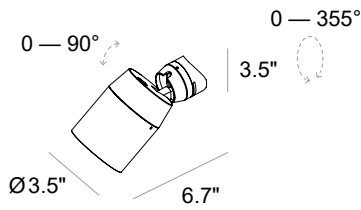

FIXTURE DIMENSIONS

SPY 90 ADJ. SPOTLIGHT
FOR POLE (by others)

SPY 90 ADJ. SPOTLIGHT
FOR TREE

ACCESSORIES

A0020
Visor for SPY 90

A1611
Shadow-effect Filter
for SPY 90

PHOTOMETRIC DATA

Note all Photometry is 3000K

PHOTOMETRIC FILENAME : SPY 90 POLE MOUNT 30K 15° - 73106.X.3.87.IES

PHOTOMETRIC FILENAME : SPY 90 POLE MOUNT 30K 16° - 45° - 73106.X.3.91.IES

Job Name/Date:

Fixture Type Designation:

PHOTOMETRIC DATA

Note all Photometry is 3000K

Maximum Candela = 3307.4

PHOTOMETRIC FILENAME : SPY 90 POLE MOUNT 30K 36° - 73106.X.3.89.IES

Maximum Candela = 1470.2

PHOTOMETRIC FILENAME : SPY 90 POLE MOUNT 30K 60° - 73106.X.3.56.IES

Job Name/Date:

Fixture Type Designation: