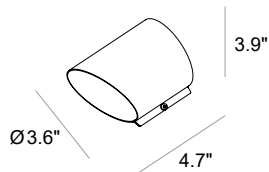

A0020
Visor