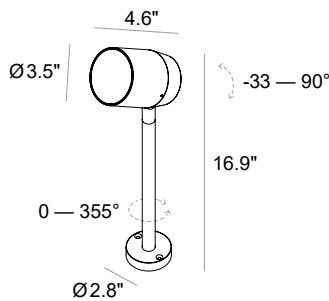

SPY 90 RGBW FLOODLIGHT

SPY 90 RGBW FLOODLIGHT POLE

Fixture Dimensions - see page 2

TECHNICAL DATA

Wattage	20W
Power Supply	Remote 24VDC, not included. See page 3
Dimming	DMX with Integral DMX Decoder
Construction	Body: 6026 Anticorodal Aluminum Bracket: Extruded Aluminum Peg / Visor: Stainless Steel Lens: Extra Clear Tempered Glass
CCT	RGBW (Color Boost® Technology, see page 2)
CRI	>80
Delivered Lumens	974 lm: (R) 234, (G) 329, (B) 51, (W) 360 Dark Sky compliant, output below 80°
Efficacy	48.7 lm/W
Optics	11°, 26°, 42°
Finishes	Anthracite, Dark Brown, Dark Green
Lumen Maintenance	55,000 hrs (Ta 50°C)
Fixture Dimensions	Ø3.54" x 4.65" l x 5.83" h Pole heights: 16.93", 28.74", 40.55" Base: Ø2.76" Spike: Ø0.79" x 9.84" h
IP Rating	IP66
Impact Resistance	IK06

ORDERING INFORMATION

Example: F43189.1.5.88.01.US. Power Supplies / Accessories ordered separately.

		5			.US
Model No.	Finish	CCT	Optics	Cable Length	
F43189 - Flood (Pro-DMX)	1 - Anthracite	5 - RGBW	15 - 11°	01 - 4.92' (Core-DMX)	.US
F43190 - w/ Base 16.93" h (Pro-DMX)	8 - Dark Brown		88 - 26°		
F43191 - w/ Base 28.74" h (Pro-DMX)	D - Dark Green		92 - 42°		
F43192 - w/ Base 40.55" h (Pro-DMX)					
F43193 - w/ Spike 16.93" h (Pro-DMX)					
F43194 - w/ Spike 28.74" h (Pro-DMX)					
F43195 - w/ Spike 40.55" h (Pro-DMX)					

Job Name/Date:

Fixture Type Designation:

SPY 90 RGBW FLOODLIGHT

FIXTURE DIMENSIONS

SPY 90 FLOOD

SPY 90 FLOOD / Base
16.9 in

SPY 90 FLOOD / Base
28.7 in

SPY 90 FLOOD / Base
40.6 in