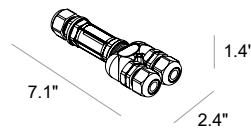

SPY 90 RGBW FLOODLIGHT

SPY 90 RGBW FLOODLIGHT POLE

Fixture Dimensions - see page 2

TECHNICAL DATA

Wattage	20W
Power Supply	Remote 24VDC, not included. See page 3
Dimming	DMX with Integral DMX Decoder
Construction	Body: 6026 Anticorodal Aluminum Bracket: Extruded Aluminum Peg / Visor: Stainless Steel Lens: Extra Clear Tempered Glass
CCT	RGBW (Color Boost® Technology, see page 2)
CRI	>80
Delivered Lumens	974 lm: (R) 234, (G) 329, (B) 51, (W) 360 Dark Sky compliant, output below 80°
Efficacy	48.7 lm/W
Optics	11°, 26°, 42°
Finishes	Anthracite, Dark Brown, Dark Green
Lumen Maintenance	55,000 hrs (Ta 50°C)
Fixture Dimensions	Ø3.54" x 4.65" l x 5.83" h Pole heights: 16.93", 28.74", 40.55" Base: Ø2.76" Spike: Ø0.79" x 9.84" h
IP Rating	IP66
Impact Resistance	IK06

For other power supply options consult factory.

ACCESSORIES

A9903
Steel Stake

A0020
Visor

A9909
Connection DMX
In-Out (24V DC-DMX)

Job Name/Date:

Fixture Type Designation: