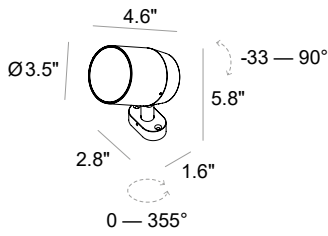

SPY 90 RGBW FLOODLIGHT

SPY 90 RGBW FLOODLIGHT POLE

Fixture Dimensions - see page 2

TECHNICAL DATA

Wattage	20W
Power Supply	Remote 24VDC, not included. See page 3
Dimming	DMX with Integral DMX Decoder
Construction	Body: 6026 Anticorodal Aluminum Bracket: Extruded Aluminum Peg / Visor: Stainless Steel Lens: Extra Clear Tempered Glass
CCT	RGBW (Color Boost® Technology, see page 2)
CRI	>80
Delivered Lumens	974 lm: (R) 234, (G) 329, (B) 51, (W) 360 Dark Sky compliant, output below 80°
Efficacy	48.7 lm/W
Optics	11°, 26°, 42°
Finishes	Anthracite, Dark Brown, Dark Green
Lumen Maintenance	55,000 hrs (Ta 50°C)
Fixture Dimensions	Ø3.54" x 4.65" l x 5.83" h Pole heights: 16.93", 28.74", 40.55" Base: Ø2.76" Spike: Ø0.79" x 9.84" h
IP Rating	IP66
Impact Resistance	IK06

ORDERING INFORMATION

Example: F43189.1.5.88.01.US. Power Supplies / Accessories ordered separately.

		5			.US
Model No.	Finish	CCT	Optics	Cable Length	
F43189 - Flood (Pro-DMX)	1 - Anthracite	5 - RGBW	15 - 11°	01 - 4.92' (Core-DMX)	.US
F43190 - w/ Base 16.93" h (Pro-DMX)	8 - Dark Brown		88 - 26°		
F43191 - w/ Base 28.74" h (Pro-DMX)	D - Dark Green		92 - 42°		
F43192 - w/ Base 40.55" h (Pro-DMX)					
F43193 - w/ Spike 16.93" h (Pro-DMX)					
F43194 - w/ Spike 28.74" h (Pro-DMX)					
F43195 - w/ Spike 40.55" h (Pro-DMX)					

Job Name/Date:

Fixture Type Designation:

SPY 90 RGBW FLOODLIGHT

FIXTURE DIMENSIONS

SPY 90 FLOOD

SPY 90 FLOOD / Base
16.9 in

SPY 90 FLOOD / Base
28.7 in

SPY 90 FLOOD / Base
40.6 in