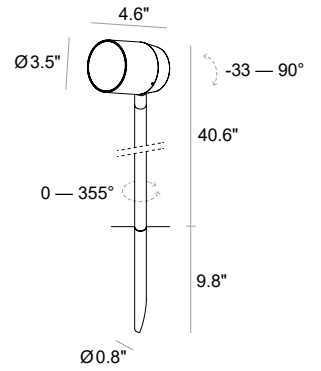

SPY 90 FLOOD / Spike
40.6 in