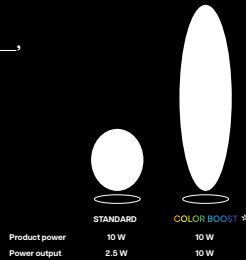

SPY 90 RGBW FLOODLIGHT

SPY 90 RGBW FLOODLIGHT POLE

Fixture Dimensions - see page 2

TECHNICAL DATA

Wattage	20W
Power Supply	Remote 24VDC, not included. See page 3
Dimming	DMX with Integral DMX Decoder
Construction	Body: 6026 Anticorodal Aluminum Bracket: Extruded Aluminum Peg / Visor: Stainless Steel Lens: Extra Clear Tempered Glass
CCT	RGBW (Color Boost® Technology, see page 2)
CRI	>80
Delivered Lumens	974 lm: (R) 234, (G) 329, (B) 51, (W) 360 Dark Sky compliant, output below 80°
Efficacy	48.7 lm/W
Optics	11°, 26°, 42°
Finishes	Anthracite, Dark Brown, Dark Green
Lumen Maintenance	55,000 hrs (Ta 50°C)
Fixture Dimensions	Ø3.54" x 4.65" l x 5.83" h Pole heights: 16.93", 28.74", 40.55" Base: Ø2.76" Spike: Ø0.79" x 9.84" h
IP Rating	IP66
Impact Resistance	IK06

Job Name/Date:

Fixture Type Designation:

SPY 90 RGBW FLOODLIGHT

FIXTURE DIMENSIONS

SPY 90 FLOOD

SPY 90 FLOOD / Base
16.9 in

SPY 90 FLOOD / Base
28.7 in

SPY 90 FLOOD / Base
40.6 in

SPY 90 FLOOD / Spike
16.9 in

SPY 90 FLOOD / Spike
28.7 in

SPY 90 FLOOD / Spike
40.6 in

COLOR BOOST® TECHNOLOGY

PERFORMANCE

Each color can be given 100% power compared to other products on the market that only use 25%. This allows to get an up-to-3-times higher light output.

AESTHETICS

Products up-to-3-times more compact than market standards, with the same power output. This means a considerable reduction of the visual impact on your architecture.

Job Name/Date:

Fixture Type Designation: