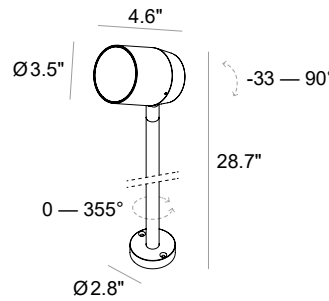

SPY 90 RGBW FLOODLIGHT

SPY 90 RGBW FLOODLIGHT POLE

Fixture Dimensions - see page 2

TECHNICAL DATA

Wattage	20W
Power Supply	Remote 24VDC, not included. See page 3
Dimming	DMX with Integral DMX Decoder
Construction	Body: 6026 Anticorodal Aluminum Bracket: Extruded Aluminum Peg / Visor: Stainless Steel Lens: Extra Clear Tempered Glass
CCT	RGBW (Color Boost® Technology, see page 2)
CRI	>80
Delivered Lumens	974 lm: (R) 234, (G) 329, (B) 51, (W) 360 Dark Sky compliant, output below 80°
Efficacy	48.7 lm/W
Optics	11°, 26°, 42°
Finishes	Anthracite, Dark Brown, Dark Green
Lumen Maintenance	55,000 hrs (Ta 50°C)
Fixture Dimensions	Ø3.54" x 4.65" l x 5.83" h Pole heights: 16.93", 28.74", 40.55" Base: Ø2.76" Spike: Ø0.79" x 9.84" h
IP Rating	IP66
Impact Resistance	IK06

ORDERING INFORMATION

Example: F43189.1.5.88.01.US. Power Supplies / Accessories ordered separately.

		5			.US
Model No.	Finish	CCT	Optics	Cable Length	
F43189 - Flood (Pro-DMX)	1 - Anthracite	5 - RGBW	15 - 11°	01 - 4.92' (Core-DMX)	.US
F43190 - w/ Base 16.93" h (Pro-DMX)	8 - Dark Brown		88 - 26°		
F43191 - w/ Base 28.74" h (Pro-DMX)	D - Dark Green		92 - 42°		
F43192 - w/ Base 40.55" h (Pro-DMX)					
F43193 - w/ Spike 16.93" h (Pro-DMX)					
F43194 - w/ Spike 28.74" h (Pro-DMX)					
F43195 - w/ Spike 40.55" h (Pro-DMX)					

Job Name/Date:

Fixture Type Designation:

SPY 90 RGBW FLOODLIGHT

FIXTURE DIMENSIONS

SPY 90 FLOOD

SPY 90 FLOOD / Base
16.9 in

SPY 90 FLOOD / Base
28.7 in

SPY 90 FLOOD / Base
40.6 in