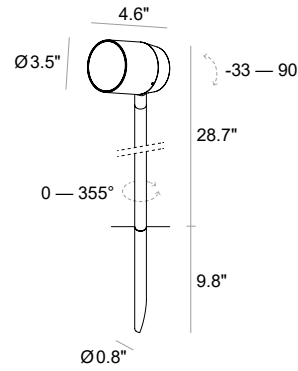

SPY 90 FLOOD / Spike
28.7 in