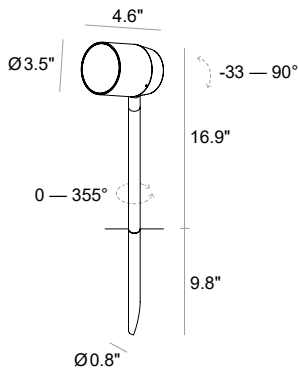

SPY 90 RGBW FLOODLIGHT

SPY 90 RGBW FLOODLIGHT POLE

Fixture Dimensions - see page 2

TECHNICAL DATA

Wattage	20W
Power Supply	Remote 24VDC, not included. See page 3
Dimming	DMX with Integral DMX Decoder
Construction	Body: 6026 Anticorodal Aluminum Bracket: Extruded Aluminum Peg / Visor: Stainless Steel Lens: Extra Clear Tempered Glass
CCT	RGBW (Color Boost® Technology, see page 2)
CRI	>80
Delivered Lumens	974 lm: (R) 234, (G) 329, (B) 51, (W) 360 Dark Sky compliant, output below 80°
Efficacy	48.7 lm/W
Optics	11°, 26°, 42°
Finishes	Anthracite, Dark Brown, Dark Green
Lumen Maintenance	55,000 hrs (Ta 50°C)
Fixture Dimensions	Ø3.54" x 4.65" l x 5.83" h Pole heights: 16.93", 28.74", 40.55" Base: Ø2.76" Spike: Ø0.79" x 9.84" h
IP Rating	IP66
Impact Resistance	IK06

ORDERING INFORMATION

Example: F43189.1.5.88.01.US. Power Supplies / Accessories ordered separately.

		5			.US
Model No.	Finish	CCT	Optics	Cable Length	
F43189 - Flood (Pro-DMX)	1 - Anthracite	5 - RGBW	15 - 11°	01 - 4.92' (Core-DMX)	.US
F43190 - w/ Base 16.93" h (Pro-DMX)	8 - Dark Brown		88 - 26°		
F43191 - w/ Base 28.74" h (Pro-DMX)	D - Dark Green		92 - 42°		
F43192 - w/ Base 40.55" h (Pro-DMX)					
F43193 - w/ Spike 16.93" h (Pro-DMX)					
F43194 - w/ Spike 28.74" h (Pro-DMX)					
F43195 - w/ Spike 40.55" h (Pro-DMX)					

Job Name/Date:

Fixture Type Designation:

SPY 90 RGBW FLOODLIGHT

FIXTURE DIMENSIONS

SPY 90 FLOOD

SPY 90 FLOOD / Base
16.9 in

SPY 90 FLOOD / Base
28.7 in

SPY 90 FLOOD / Base
40.6 in