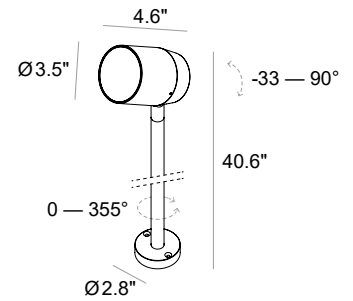

SPY 90 RGBW FLOODLIGHT

SPY 90 RGBW FLOODLIGHT POLE

Fixture Dimensions - see page 2

TECHNICAL DATA

Wattage	20W
Power Supply	Remote 24VDC, not included. See page 3
Dimming	DMX with Integral DMX Decoder
Construction	Body: 6026 Anticorodal Aluminum Bracket: Extruded Aluminum Peg / Visor: Stainless Steel Lens: Extra Clear Tempered Glass
CCT	RGBW (Color Boost® Technology, see page 2)
CRI	>80
Delivered Lumens	974 lm: (R) 234, (G) 329, (B) 51, (W) 360 Dark Sky compliant, output below 80°
Efficacy	48.7 lm/W
Optics	11°, 26°, 42°
Finishes	Anthracite, Dark Brown, Dark Green
Lumen Maintenance	55,000 hrs (Ta 50°C)
Fixture Dimensions	Ø3.54" x 4.65" l x 5.83" h Pole heights: 16.93", 28.74", 40.55" Base: Ø2.76" Spike: Ø0.79" x 9.84" h
IP Rating	IP66
Impact Resistance	IK06

ORDERING INFORMATION

Example: F43189.1.5.88.01.US. Power Supplies / Accessories ordered separately.

		5			.US
Model No.	Finish	CCT	Optics	Cable Length	
F43189 - Flood (Pro-DMX)	1 - Anthracite	5 - RGBW	15 - 11°	01 - 4.92' (Core-DMX)	.US
F43190 - w/ Base 16.93" h (Pro-DMX)	8 - Dark Brown		88 - 26°		
F43191 - w/ Base 28.74" h (Pro-DMX)	D - Dark Green		92 - 42°		
F43192 - w/ Base 40.55" h (Pro-DMX)					
F43193 - w/ Spike 16.93" h (Pro-DMX)					
F43194 - w/ Spike 28.74" h (Pro-DMX)					
F43195 - w/ Spike 40.55" h (Pro-DMX)					

Job Name/Date:

Fixture Type Designation:

SPY 90 RGBW FLOODLIGHT

FIXTURE DIMENSIONS

SPY 90 FLOOD

SPY 90 FLOOD / Base
16.9 in

SPY 90 FLOOD / Base
28.7 in

SPY 90 FLOOD / Base
40.6 in