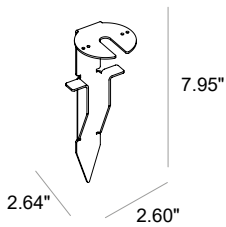

SUGGESTED POWER SUPPLIES

24VDC

Part Number	Description	Input/Output	# of Fixtures
PPLT00567	Non-Dim	120VAC to 24VDC, 36W, Class 2	1-1
PPLT00691	Non-Dim	120-277VAC to 24VDC, 60W, Class 2, IP67	1-2
PPLT00284	Non-Dim	120-277VAC to 24VDC, 100W, Class 2, DAMP	1-4

For other power supply options consult factory.

ACCESSORIES

A9903
Steel Stake