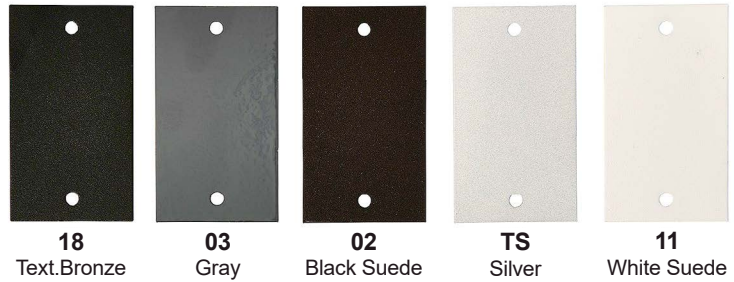

Klimpt Wood is an LED bollard based on the Klimpt bollard suitable for outdoor installation. It has with a 4.5" square head and real teak wood inset in the aluminum body. Offered in 2 heights – 2-foot or 3-foot – with 3 static white color temperatures, 3 optics options, and 5 standard finishes. Dark Sky compliant.

MADE IN THE U.S.A. - Teak Wood Shown

TECHNICAL DATA

| | |
|---------------------------|---|
| Wattage | 20W |
| Power Supply | Integral 120VAC |
| Dimming | 0-10V Dimming |
| Construction | Body: Aluminum Lens: Clear |
| CCT | 2700K, 3000K, 4000K |
| BUG Rating | B1-U0-G0 (3000K - All Optics) |
| CRI | >90 |
| Delivered Lumens | 1428 lm (24°, 3000K) 1356 lm (36°, 3000K) 1565 lm (Asym, 3000K) Dark Sky compliant |
| Efficacy | 71.4 lm/W (24°, 3000K) 67.8 lm/W (36°, 3000K) 78.3 lm/W (Asym, 3000K) |
| Optics | 24°, 36°, Asymmetric |
| Finishes | Real Teak Wood 5 Standard - See page 2 Custom RAL on request |
| Fixture Dimensions | Pole: 2.56" l x 2.20" w x 24.0" or 36.0" h Head: 4.48" x 4.48" x 1.42" h |
| IP Rating | IP65 |

Fixture Dimensions

ORDERING INFORMATION

Example: KLI-W-1-30-01-TK-11-C-0. Accessories ordered separately.

| KLI-W | - | | - | | - | TK | - | | - | C | - | 0 |
|---------|----------------------|--|------------------------------------|---------------------|--|--------------------------------------|----------|--|---|---|---|---|
| Model # | Height | CCT | Optics | Wood Finish | Finish | Dimming | Options | | | | | |
| KLI-W | 1 - 2 ft 2 - 3 ft | 27 - 2700K 30 - 3000K 40 - 4000K | 01 - 24° 02 - 36° 03 - Asym. | TK - Real Teak Wood | 11 - White Suede 02 - Black Suede 03 - Gray 18 - Textured Bronze TS - Silver C - Custom | C - Integral 120VAC 0-10V Dimming | 0 - None | | | | | |

Job Name/Date:

Fixture Type Designation:

ACCESSORIES - Installation

AM-00010
Mounting Base
Assembly

WOOD FINISHES - Real Teak Wood Shown on page 1

FINISHES

PHOTOMETRICS

Note: All photometry is 3000K