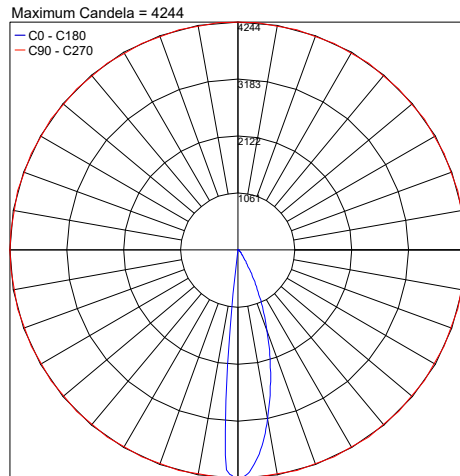

Klimpt Wood is an LED bollard based on the Klimpt bollard suitable for outdoor installation. It has with a 4.5" square head and real teak wood inset in the aluminum body. Offered in 2 heights – 2-foot or 3-foot – with 3 static white color temperatures, 3 optics options, and 5 standard finishes. Dark Sky compliant.

MADE IN THE U.S.A. - Teak Wood Shown

TECHNICAL DATA

| | |
|---------------------------|---|
| Wattage | 20W |
| Power Supply | Integral 120VAC |
| Dimming | 0-10V Dimming |
| Construction | Body: Aluminum Lens: Clear |
| CCT | 2700K, 3000K, 4000K |
| BUG Rating | B1-U0-G0 (3000K - All Optics) |
| CRI | >90 |
| Delivered Lumens | 1428 lm (24°, 3000K) 1356 lm (36°, 3000K) 1565 lm (Asym, 3000K) Dark Sky compliant |
| Efficacy | 71.4 lm/W (24°, 3000K) 67.8 lm/W (36°, 3000K) 78.3 lm/W (Asym, 3000K) |
| Optics | 24°, 36°, Asymmetric |
| Finishes | Real Teak Wood 5 Standard - See page 2 Custom RAL on request |
| Fixture Dimensions | Pole: 2.56" l x 2.20" w x 24.0" or 36.0" h Head: 4.48" x 4.48" x 1.42" h |
| IP Rating | IP65 |

Fixture Dimensions

ORDERING INFORMATION

Example: KLI-W-1-30-01-TK-11-C-0. Accessories ordered separately.

| KLI-W | - | | - | | - | TK | - | | - | C | - | 0 |
|---------|----------------------|--|------------------------------------|---------------------|--|--------------------------------------|----------|--|---|---|---|---|
| Model # | Height | CCT | Optics | Wood Finish | Finish | Dimming | Options | | | | | |
| KLI-W | 1 - 2 ft 2 - 3 ft | 27 - 2700K 30 - 3000K 40 - 4000K | 01 - 24° 02 - 36° 03 - Asym. | TK - Real Teak Wood | 11 - White Suede 02 - Black Suede 03 - Gray 18 - Textured Bronze TS - Silver C - Custom | C - Integral 120VAC 0-10V Dimming | 0 - None | | | | | |

PHOTOMETRIC FILENAME : KLIMPT-KAHLO BOLLARD 24FT 30K 24° .IES

PHOTOMETRIC FILENAME : KLIMPT-KAHLO BOLLARD 24FT 30K 36° .IES

PHOTOMETRIC FILENAME : KLIMPT-KAHLO BOLLARD 24FT 30K ASYM .IES

Job Name/Date:

Fixture Type Designation: