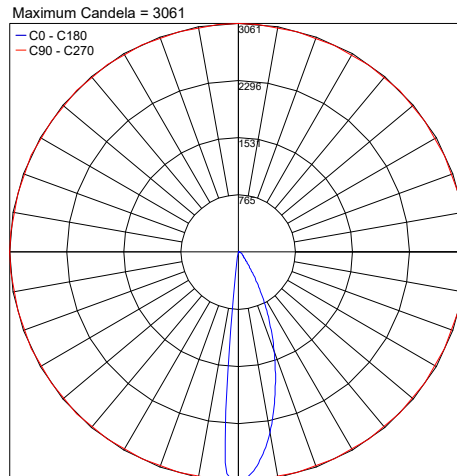

Klimpt Wood is an LED bollard based on the Klimpt bollard suitable for outdoor installation. It has with a 4.5" square head and real teak wood inset in the aluminum body. Offered in 2 heights – 2-foot or 3-foot – with 3 static white color temperatures, 3 optics options, and 5 standard finishes. Dark Sky compliant.

MADE IN THE U.S.A. - Teak Wood Shown

TECHNICAL DATA

| | |
|---------------------------|---|
| Wattage | 20W |
| Power Supply | Integral 120VAC |
| Dimming | 0-10V Dimming |
| Construction | Body: Aluminum Lens: Clear |
| CCT | 2700K, 3000K, 4000K |
| BUG Rating | B1-U0-G0 (3000K - All Optics) |
| CRI | >90 |
| Delivered Lumens | 1428 lm (24°, 3000K) 1356 lm (36°, 3000K) 1565 lm (Asym, 3000K) Dark Sky compliant |
| Efficacy | 71.4 lm/W (24°, 3000K) 67.8 lm/W (36°, 3000K) 78.3 lm/W (Asym, 3000K) |
| Optics | 24°, 36°, Asymmetric |
| Finishes | Real Teak Wood 5 Standard - See page 2 Custom RAL on request |
| Fixture Dimensions | Pole: 2.56" l x 2.20" w x 24.0" or 36.0" h Head: 4.48" x 4.48" x 1.42" h |
| IP Rating | IP65 |

Fixture Dimensions

ORDERING INFORMATION

Example: KLI-W-1-30-01-TK-11-C-0. Accessories ordered separately.

| KLI-W | - | | - | | - | TK | - | | - | C | - | 0 |
|---------|----------------------|--|------------------------------------|---------------------|--|--------------------------------------|----------|--|---|---|---|---|
| Model # | Height | CCT | Optics | Wood Finish | Finish | Dimming | Options | | | | | |
| KLI-W | 1 - 2 ft 2 - 3 ft | 27 - 2700K 30 - 3000K 40 - 4000K | 01 - 24° 02 - 36° 03 - Asym. | TK - Real Teak Wood | 11 - White Suede 02 - Black Suede 03 - Gray 18 - Textured Bronze TS - Silver C - Custom | C - Integral 120VAC 0-10V Dimming | 0 - None | | | | | |

PHOTOMETRIC FILENAME : KLIMPT-KAHLO BOLLARD 24FT 30K 24° .IES

PHOTOMETRIC FILENAME : KLIMPT-KAHLO BOLLARD 24FT 30K 36° .IES

PHOTOMETRIC FILENAME : KLIMPT-KAHLO BOLLARD 24FT 30K ASYM .IES

Job Name/Date:

Fixture Type Designation: