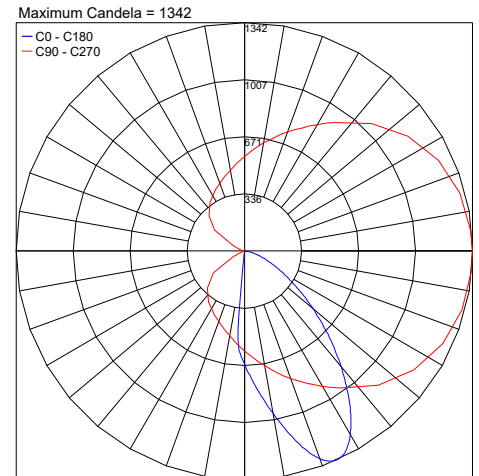

Klimpt Wood is an LED bollard based on the Klimpt bollard suitable for outdoor installation. It has with a 4.5" square head and real teak wood inset in the aluminum body. Offered in 2 heights – 2-foot or 3-foot – with 3 static white color temperatures, 3 optics options, and 5 standard finishes. Dark Sky compliant.

MADE IN THE U.S.A. - Teak Wood Shown

TECHNICAL DATA

| | |
|---------------------------|---|
| Wattage | 20W |
| Power Supply | Integral 120VAC |
| Dimming | 0-10V Dimming |
| Construction | Body: Aluminum Lens: Clear |
| CCT | 2700K, 3000K, 4000K |
| BUG Rating | B1-U0-G0 (3000K - All Optics) |
| CRI | >90 |
| Delivered Lumens | 1428 lm (24°, 3000K) 1356 lm (36°, 3000K) 1565 lm (Asym, 3000K) Dark Sky compliant |
| Efficacy | 71.4 lm/W (24°, 3000K) 67.8 lm/W (36°, 3000K) 78.3 lm/W (Asym, 3000K) |
| Optics | 24°, 36°, Asymmetric |
| Finishes | Real Teak Wood 5 Standard - See page 2 Custom RAL on request |
| Fixture Dimensions | Pole: 2.56" l x 2.20" w x 24.0" or 36.0" h Head: 4.48" x 4.48" x 1.42" h |
| IP Rating | IP65 |

Fixture Dimensions

ORDERING INFORMATION

Example: KLI-W-1-30-01-TK-11-C-0. Accessories ordered separately.

| KLI-W | - | | - | | - | TK | - | | - | C | - | 0 |
|---------|----------------------|--|------------------------------------|---------------------|--|--------------------------------------|----------|--|---|---|---|---|
| Model # | Height | CCT | Optics | Wood Finish | Finish | Dimming | Options | | | | | |
| KLI-W | 1 - 2 ft 2 - 3 ft | 27 - 2700K 30 - 3000K 40 - 4000K | 01 - 24° 02 - 36° 03 - Asym. | TK - Real Teak Wood | 11 - White Suede 02 - Black Suede 03 - Gray 18 - Textured Bronze TS - Silver C - Custom | C - Integral 120VAC 0-10V Dimming | 0 - None | | | | | |

PHOTOMETRIC FILENAME : KLIMPT-KAHLO BOLLARD 24FT 30K 24° .IES

PHOTOMETRIC FILENAME : KLIMPT-KAHLO BOLLARD 24FT 30K 36° .IES

PHOTOMETRIC FILENAME : KLIMPT-KAHLO BOLLARD 24FT 30K ASYM .IES

Job Name/Date:

Fixture Type Designation: