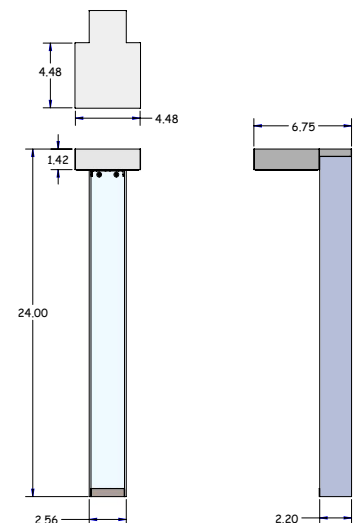

Klimpt Wood is an LED bollard based on the Klimpt bollard suitable for outdoor installation. It has with a 4.5" square head and real teak wood inset in the aluminum body. Offered in 2 heights – 2-foot or 3-foot – with 3 static white color temperatures, 3 optics options, and 5 standard finishes. Dark Sky compliant.

MADE IN THE U.S.A. - Teak Wood Shown

TECHNICAL DATA

| | |
|---------------------------|---|
| Wattage | 20W |
| Power Supply | Integral 120VAC |
| Dimming | 0-10V Dimming |
| Construction | Body: Aluminum Lens: Clear |
| CCT | 2700K, 3000K, 4000K |
| BUG Rating | B1-U0-G0 (3000K - All Optics) |
| CRI | >90 |
| Delivered Lumens | 1428 lm (24°, 3000K) 1356 lm (36°, 3000K) 1565 lm (Asym, 3000K) Dark Sky compliant |
| Efficacy | 71.4 lm/W (24°, 3000K) 67.8 lm/W (36°, 3000K) 78.3 lm/W (Asym, 3000K) |
| Optics | 24°, 36°, Asymmetric |
| Finishes | Real Teak Wood 5 Standard - See page 2 Custom RAL on request |
| Fixture Dimensions | Pole: 2.56" l x 2.20" w x 24.0" or 36.0" h Head: 4.48" x 4.48" x 1.42" h |
| IP Rating | IP65 |

Fixture Dimensions

ORDERING INFORMATION

Example: KLI-W-1-30-01-TK-11-C-0. Accessories ordered separately.

| KLI-W | - | | - | | - | TK | - | | - | C | - | 0 |
|---------|----------------------|--|------------------------------------|---------------------|--|--------------------------------------|----------|--|---|---|---|---|
| Model # | Height | CCT | Optics | Wood Finish | Finish | Dimming | Options | | | | | |
| KLI-W | 1 - 2 ft 2 - 3 ft | 27 - 2700K 30 - 3000K 40 - 4000K | 01 - 24° 02 - 36° 03 - Asym. | TK - Real Teak Wood | 11 - White Suede 02 - Black Suede 03 - Gray 18 - Textured Bronze TS - Silver C - Custom | C - Integral 120VAC 0-10V Dimming | 0 - None | | | | | |

PHOTOMETRIC FILENAME : KLIMPT-KAHLO BOLLARD 24FT 30K 24° .IES

PHOTOMETRIC FILENAME : KLIMPT-KAHLO BOLLARD 24FT 30K 36° .IES

PHOTOMETRIC FILENAME : KLIMPT-KAHLO BOLLARD 24FT 30K ASYM .IES

Job Name/Date:

Fixture Type Designation: