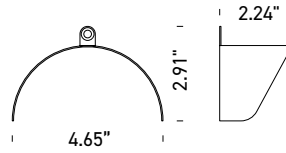

TECHNICAL DATA

Wattage	36W
Power Supply	Integral 120VAC - On-board DMX
Construction	Body: Aluminum Bracket: Stainless Steel Lens: Extra Clear Tempered Glass
CCT	RGBW
BUG Rating	-
CRI	>80
Delivered Lumens	759 lm: (R) 100 lm, (G) 251 lm, (B) 61 lm, (W) 347 lm (6500K)
Efficacy	21.1 lm/W: (R) 2.8 lm/W, (G) 7 lm/W, (B) 1.7 lm/W, (W) 9.6 lm/W (6500K)
Optics	10°, 25°, 45°, 10°x40°, 40°x10°
Finishes	Anthracite, ALU Gray (RAL 9006), Dark Brown
Lumen Maintenance	90,000 hrs (Ta 35°C)
Fixture Dimensions	Ø6.69" x 7.44"
IP Rating	IP65, IP68 (Fast connection)
Impact Resistance	IK08

Fixture Dimensions

ORDERING INFORMATION

Example: F42027.1.5.11.US. Accessories ordered separately.

F42027		5		US
Model No.	Finish	CCT	Optics	
F42027	1 - Anthracite 4 - ALU Gray (RAL 9006) 8 - Dark Brown	5 - RGB+W	01 - 10° Spot 36 - 25° Medium 32 - 45° Wide 70 - 10°x40° 38 - 40°x10°	US

Job Name/Date:

Fixture Type Designation:

ACCESSORIES

Installation / Anti-Glare

A9903
Steel Peg

A0003
Anchoring Belt
L = 6.56 ft

A2001_
Aluminum visor for MOK Mini
1 - Anthracite
4 - ALU Gray (RAL 9006)
8 - Dark Brown
(To be ordered together with the product)