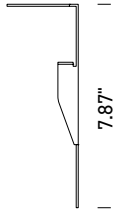

TECHNICAL DATA

Wattage	36W
Power Supply	Integral 120VAC - On-board DMX
Construction	Body: Aluminum Bracket: Stainless Steel Lens: Extra Clear Tempered Glass
CCT	RGBW
BUG Rating	-
CRI	>80
Delivered Lumens	759 lm: (R) 100 lm, (G) 251 lm, (B) 61 lm, (W) 347 lm (6500K)
Efficacy	21.1 lm/W: (R) 2.8 lm/W, (G) 7 lm/W, (B) 1.7 lm/W, (W) 9.6 lm/W (6500K)
Optics	10°, 25°, 45°, 10°x40°, 40°x10°
Finishes	Anthracite, ALU Gray (RAL 9006), Dark Brown
Lumen Maintenance	90,000 hrs (Ta 35°C)
Fixture Dimensions	Ø6.69" x 7.44"
IP Rating	IP65, IP68 (Fast connection)
Impact Resistance	IK08

Fixture Dimensions

ORDERING INFORMATION

Example: F42027.1.5.11.US. Accessories ordered separately.

F42027		5		US
Model No.	Finish	CCT	Optics	
F42027	1 - Anthracite 4 - ALU Gray (RAL 9006) 8 - Dark Brown	5 - RGB+W	01 - 10° Spot 36 - 25° Medium 32 - 45° Wide 70 - 10°x40° 38 - 40°x10°	US

Job Name/Date:

Fixture Type Designation:

ACCESSORIES

Installation / Anti-Glare

A9903
Steel Peg

A0003
Anchoring Belt
L = 6.56 ft

A2001_
Aluminum visor for MOK Mini
1 - Anthracite
4 - ALU Gray (RAL 9006)
8 - Dark Brown
(To be ordered together with the product)