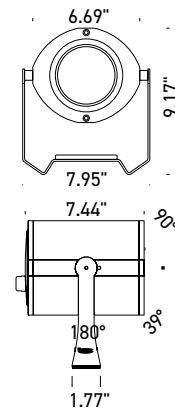

MOK FLOODLIGHT PRO RGBW

MOK is a family of easy to install, durable LED fixtures that integrate into a variety of environments with wall, pole, or ceiling mounted versions, spotlights and bollards. MOK Floodlight Pro RGBW is the larger floodlight (Ø6.7") offering RGBW light, rotatable 180° horizontally and 90° vertically, suitable for outdoor installation and resistant to water thanks to its IP65, IP68 rating. It is available in 5 optics options, and 3 standard finishes.

TECHNICAL DATA

Wattage	36W
Power Supply	Integral 120VAC - On-board DMX
Construction	Body: Aluminum Bracket: Stainless Steel Lens: Extra Clear Tempered Glass
CCT	RGBW
BUG Rating	-
CRI	>80
Delivered Lumens	759 lm: (R) 100 lm, (G) 251 lm, (B) 61 lm, (W) 347 lm (6500K)
Efficacy	21.1 lm/W: (R) 2.8 lm/W, (G) 7 lm/W, (B) 1.7 lm/W, (W) 9.6 lm/W (6500K)
Optics	10°, 25°, 45°, 10°x40°, 40°x10°
Finishes	Anthracite, ALU Gray (RAL 9006), Dark Brown
Lumen Maintenance	90,000 hrs (Ta 35°C)
Fixture Dimensions	Ø6.69" x 7.44"
IP Rating	IP65, IP68 (Fast connection)
Impact Resistance	IK08

Fixture Dimensions

ORDERING INFORMATION

Example: F42027.1.5.11.US. Accessories ordered separately.

F42027		5		US
Model No.	Finish	CCT	Optics	
F42027	1 - Anthracite 4 - ALU Gray (RAL 9006) 8 - Dark Brown	5 - RGB+W	01 - 10° Spot 36 - 25° Medium 32 - 45° Wide 70 - 10°x40° 38 - 40°x10°	US

Job Name/Date:

Fixture Type Designation:

ACCESSORIES

Installation / Anti-Glare

A9903
Steel Peg

A0003
Anchoring Belt
L = 6.56 ft

A2001_
Aluminum visor for MOK Mini
1 - Anthracite
4 - ALU Gray (RAL 9006)
8 - Dark Brown
(To be ordered together with the product)